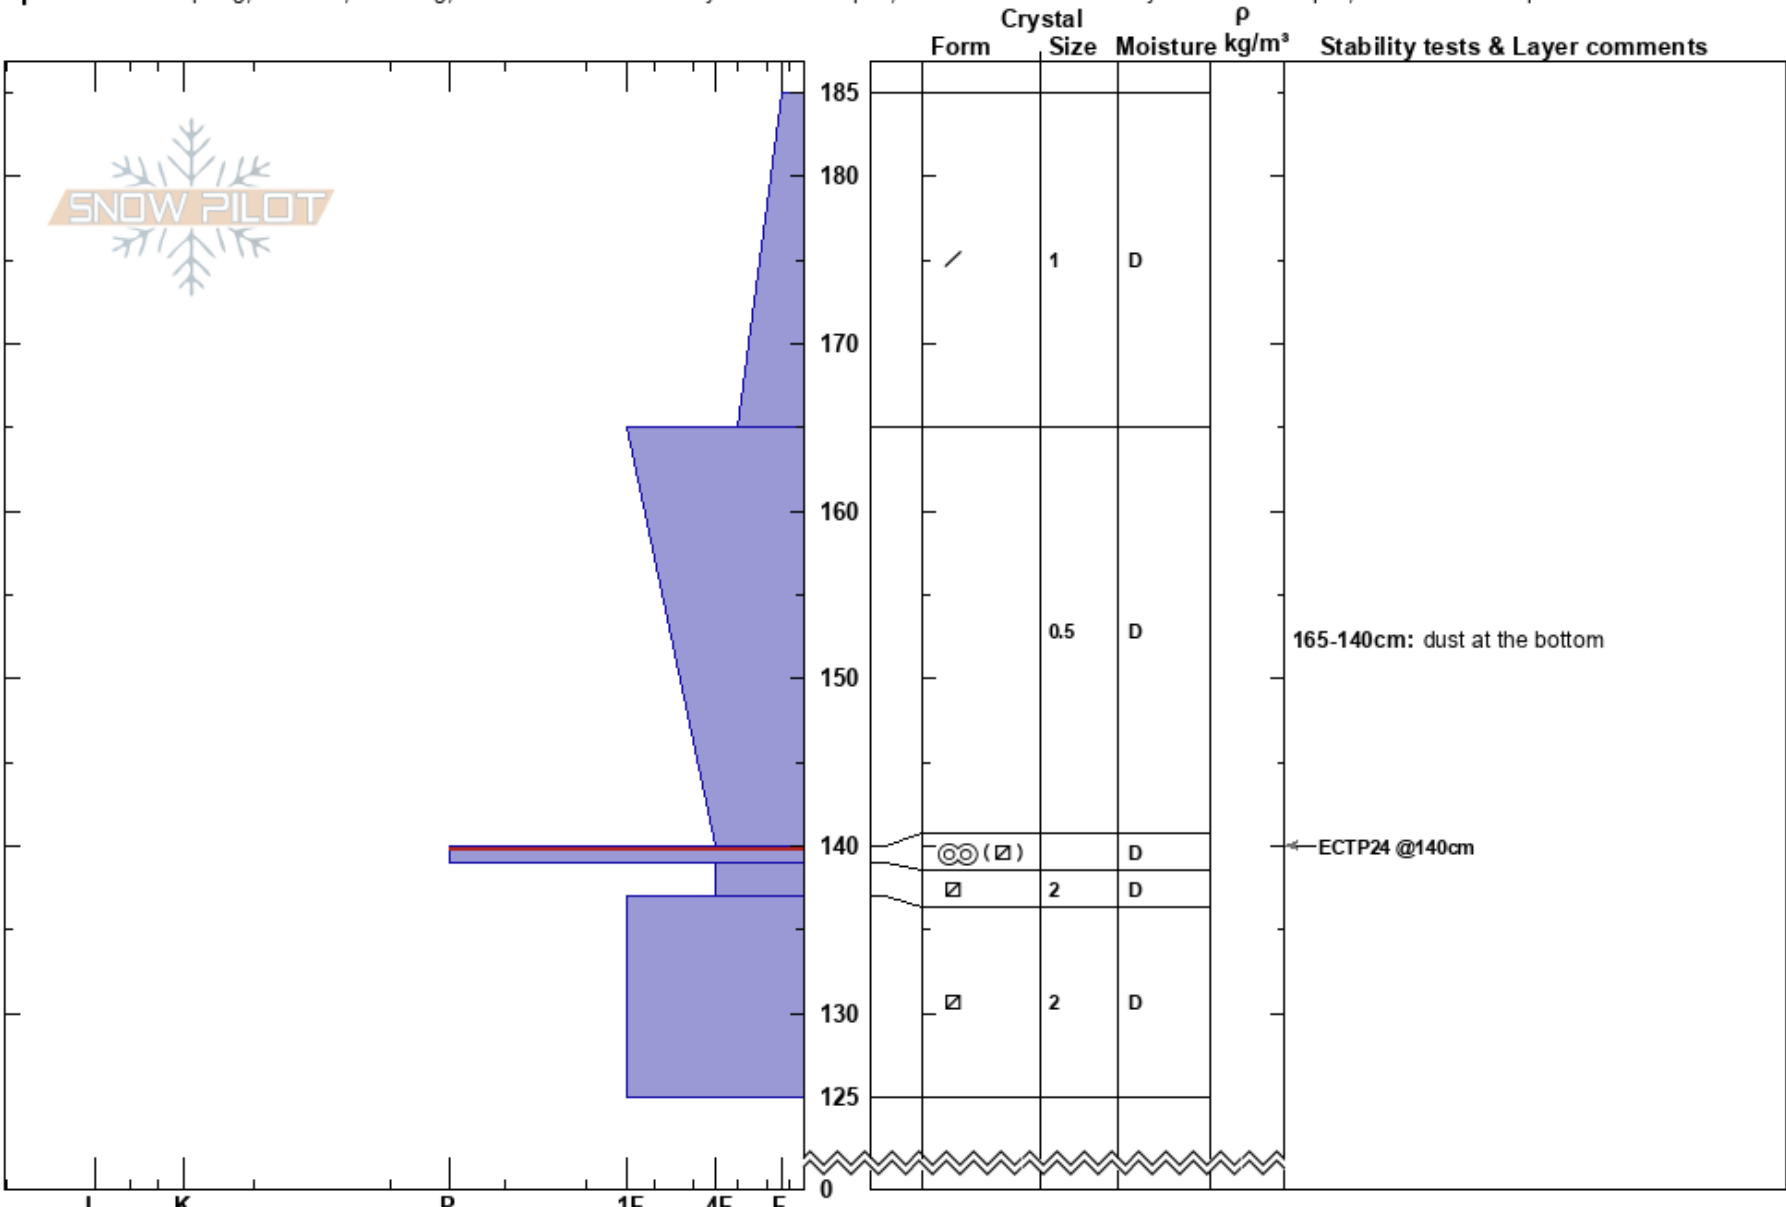

20220225 Monarch Pass Ben Pritchett  
 Sawatch 02/26/2022 - 10:00am  
 CO Co-ord: 13S 383525W 4261757N  
 Elevation: 11543 ft Slope Angle: 20°  
 Aspect: E Wind Loading: yes

Stability: HS: 185  
 Air Temperature: -19°C PF: 50 165-140cm: dust at the bottom  
 Sky Cover: SCT PS: 25 140-139cm: Problematic layer  
 Precipitation: NO  
 Wind: W Moderate

Specifics: Collapsing, localized; Cracking; Recent avalanche activity on similar slopes; Recent avalanche activity on different slopes; Ski tracks on slope

Notes: