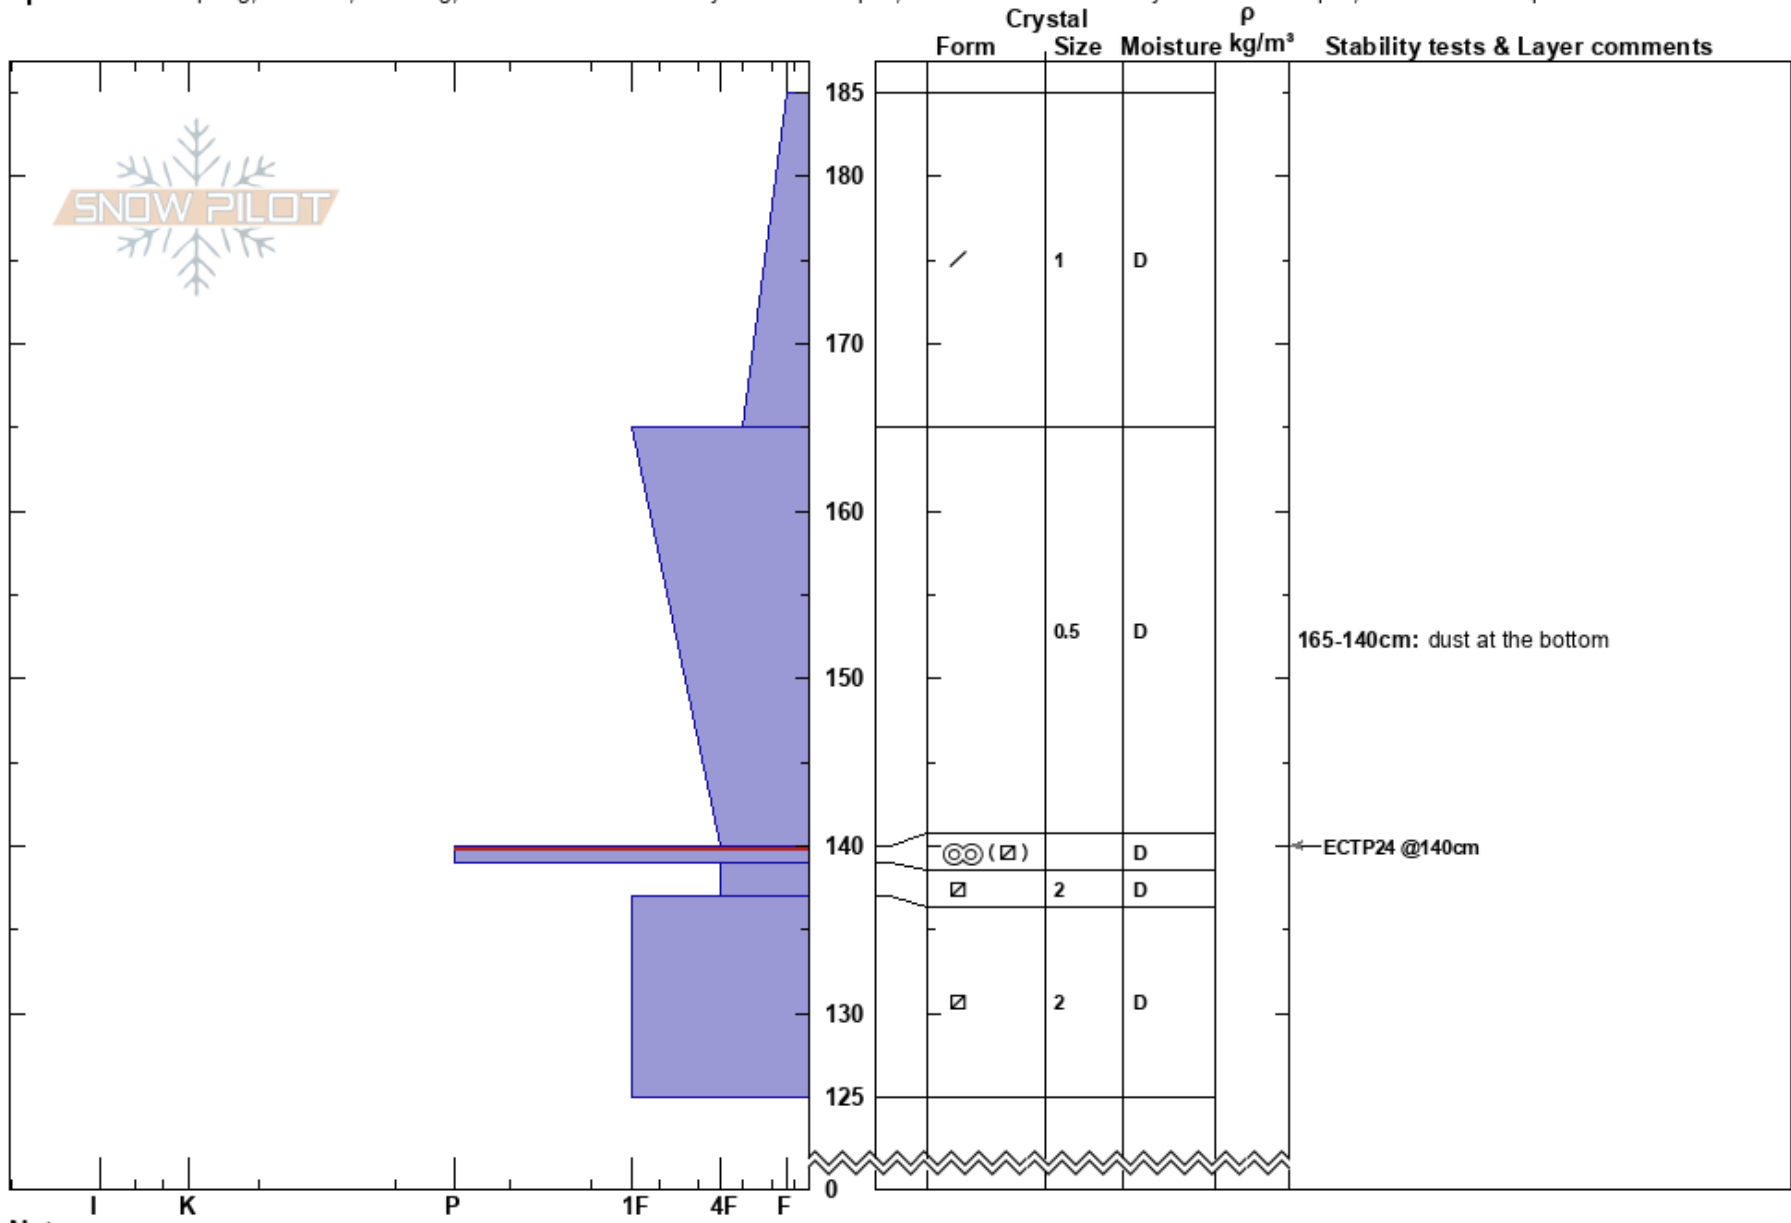

20220225 Monarch Pass Ben Pritchett
 Sawatch 02/26/2022 - 10:00am
 CO Co-ord: 13S 383525W 4261757N
 Elevation: 11543 ft Slope Angle: 20°
 Aspect: E Wind Loading: yes

Stability: HS: 185
 Air Temperature: -19°C PF: 50 165-140cm: dust at the bottom
 Sky Cover: SCT PS: 25 140-139cm: Problematic layer
 Precipitation: NO
 Wind: W Moderate

Specifics: Collapsing, localized; Cracking; Recent avalanche activity on similar slopes; Recent avalanche activity on different slopes; Ski tracks on slope

Notes: