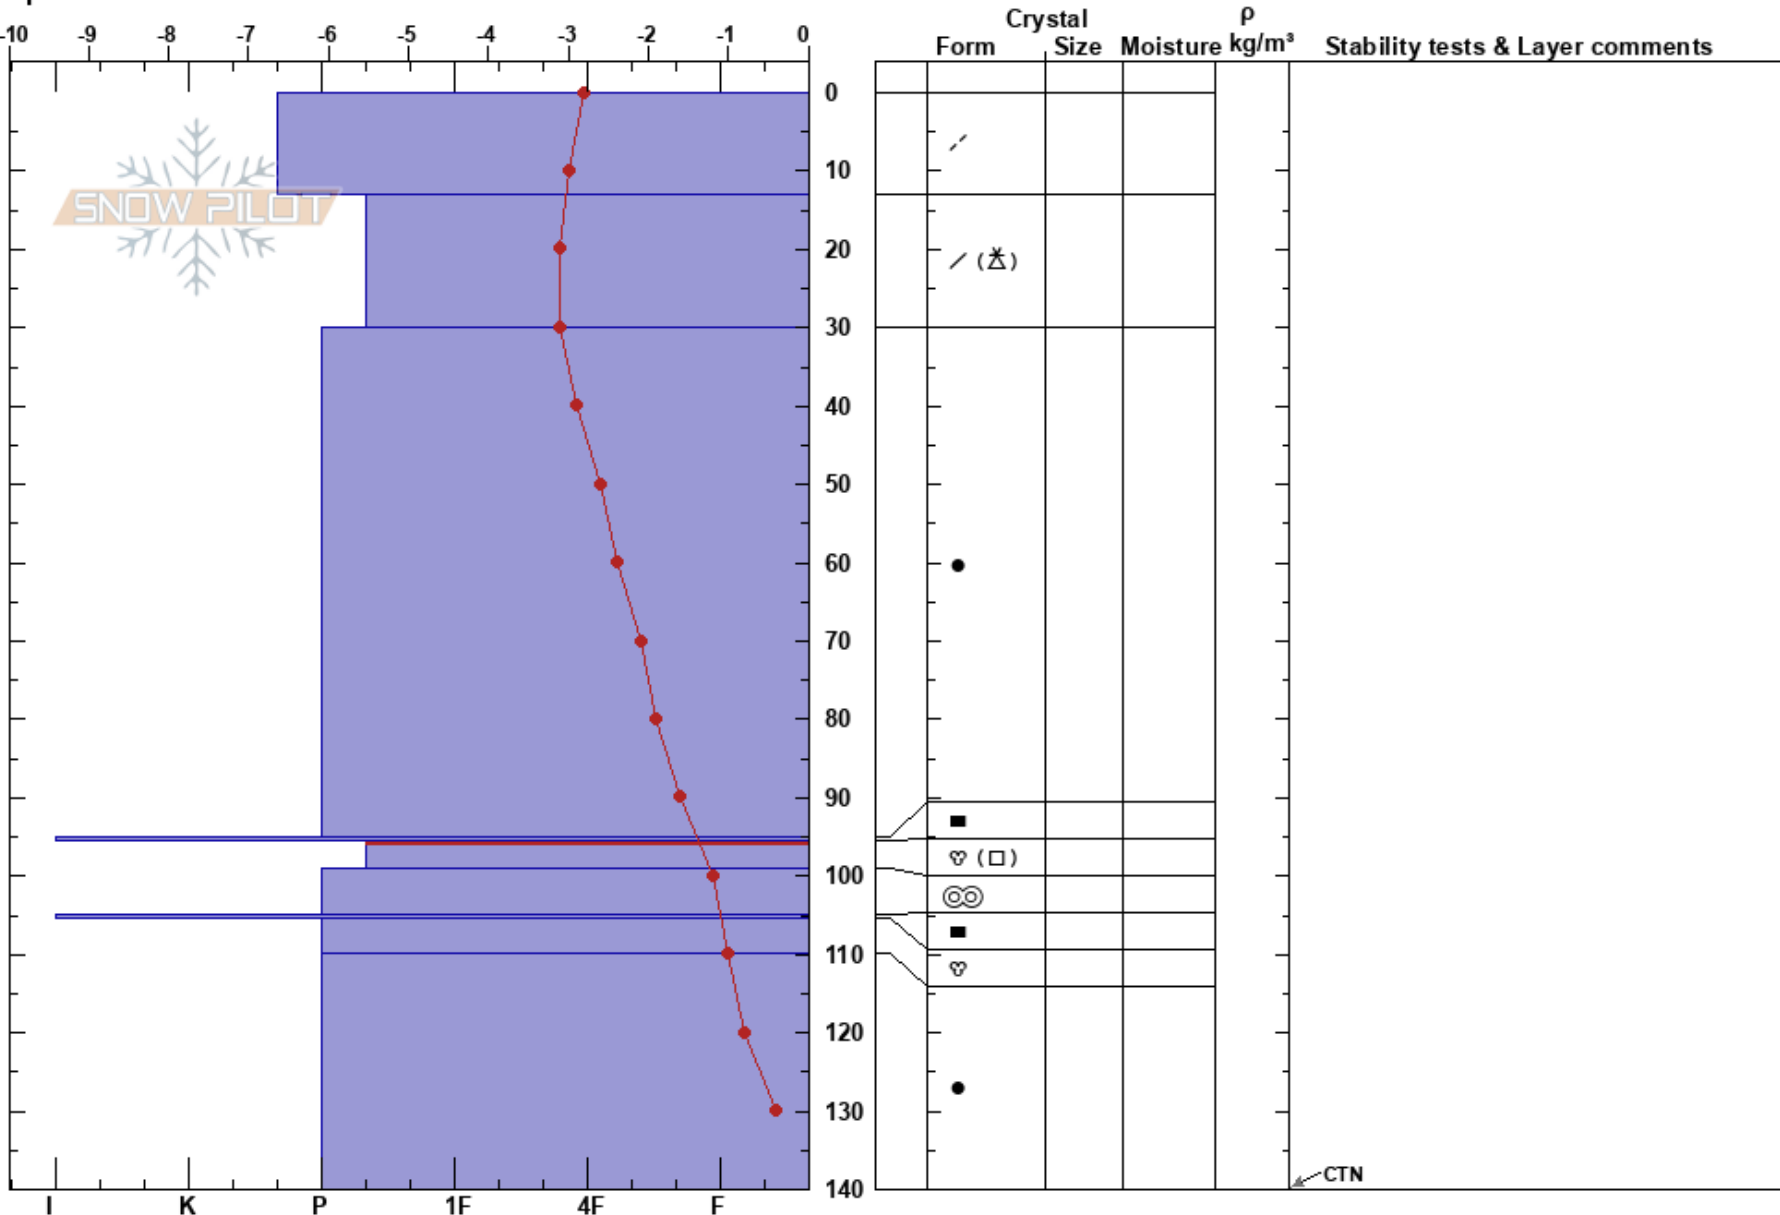

Klettahnjukur
Tröllaskagi
Iceland
Elevation: 597 m
Aspect: NE
Specifics:

Gestur Hansson
26/02/2022 - 08:30
Co-ord: 66.11859N, -18.99782W
Slope Angle: 34°
Wind Loading:

Stability:
Air Temperature: -0.4°C PF: 10 95.5-99cm: Problematic layer
Sky Cover: SCT
Precipitation: NO
Wind: S Calm