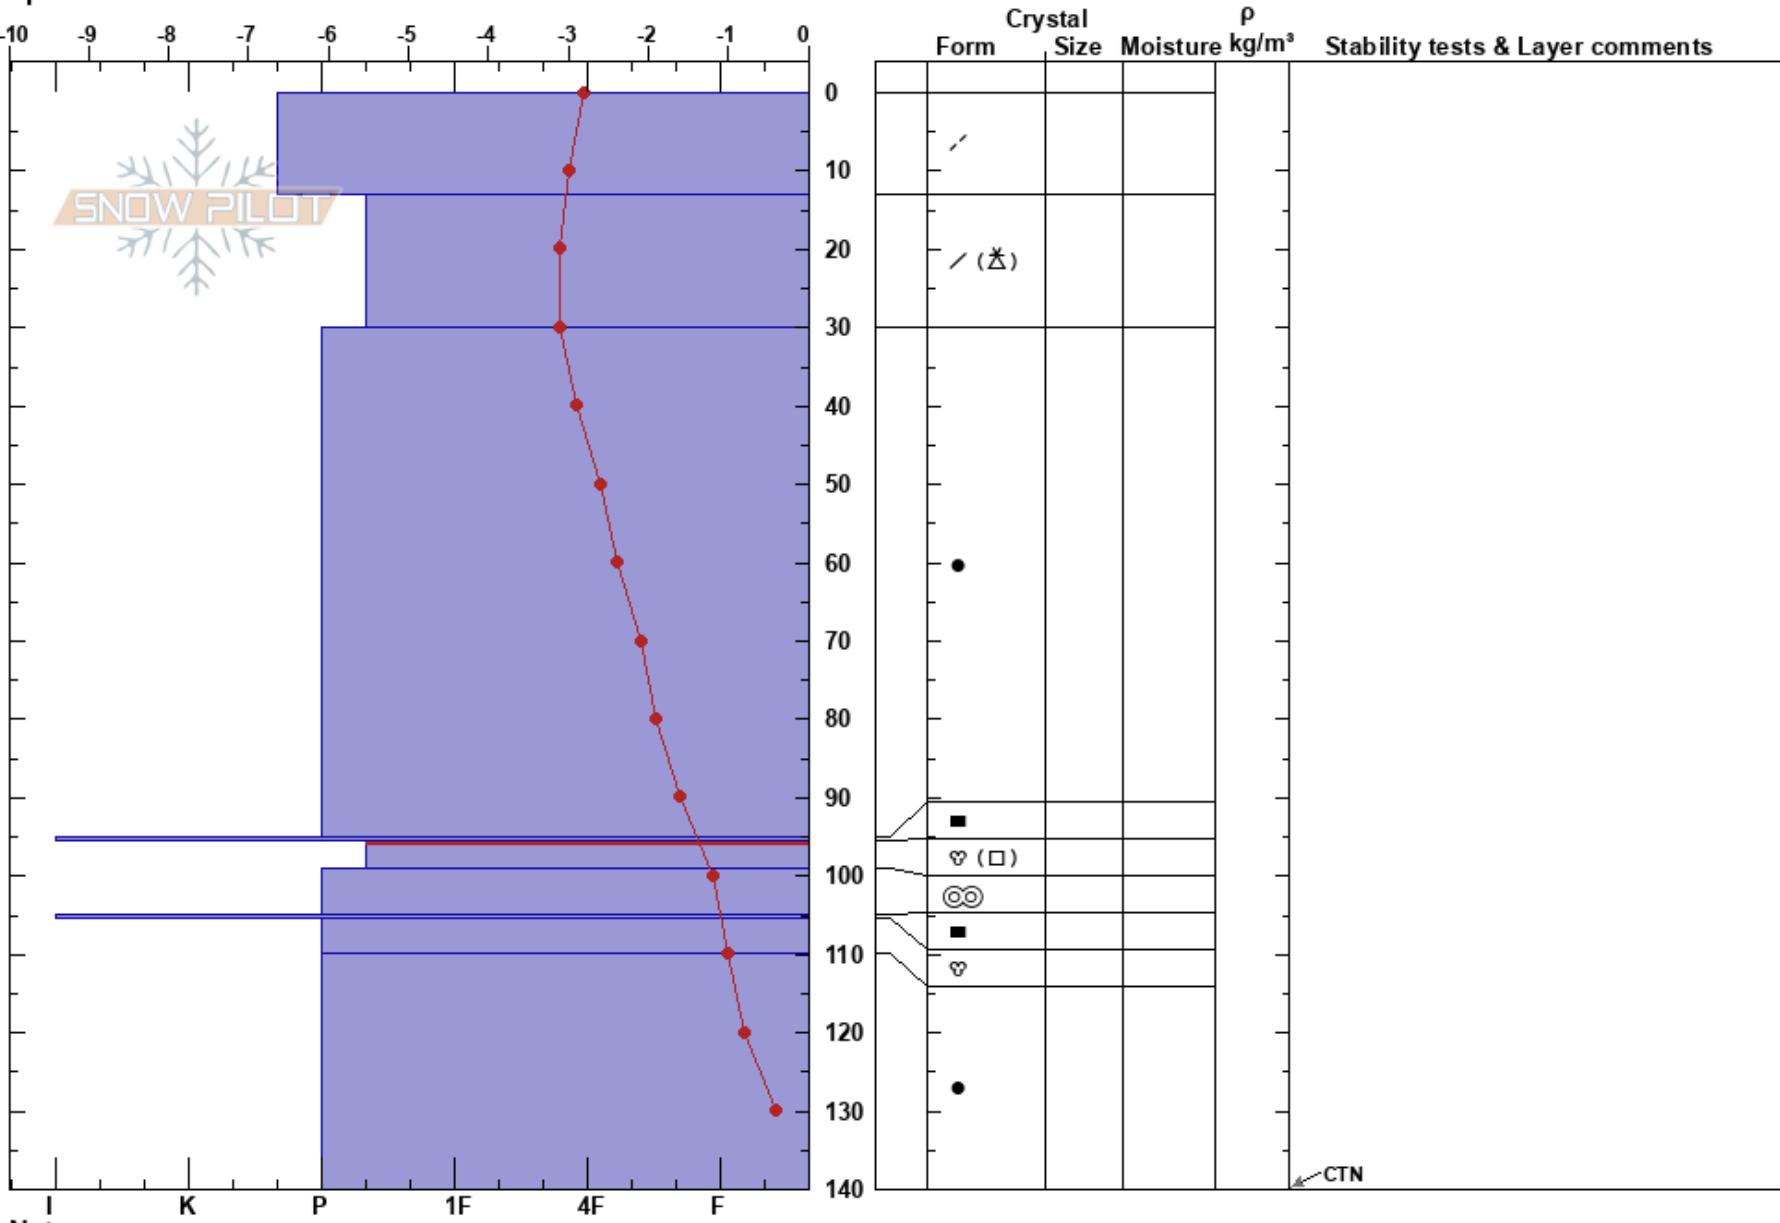

Klettahnjukur
 Tröllaskagi
 Iceland
 Elevation: 597 m
 Aspect: NE
 Specifics:

Gestur Hansson
 26/02/2022 - 08:30
 Co-ord: 66.11859N, -18.99782W
 Slope Angle: 34°
 Wind Loading:

Stability:
 Air Temperature: -0.4°C PF: 10 95.5-99cm: Problematic layer
 Sky Cover: SCT
 Precipitation: NO
 Wind: S Calm