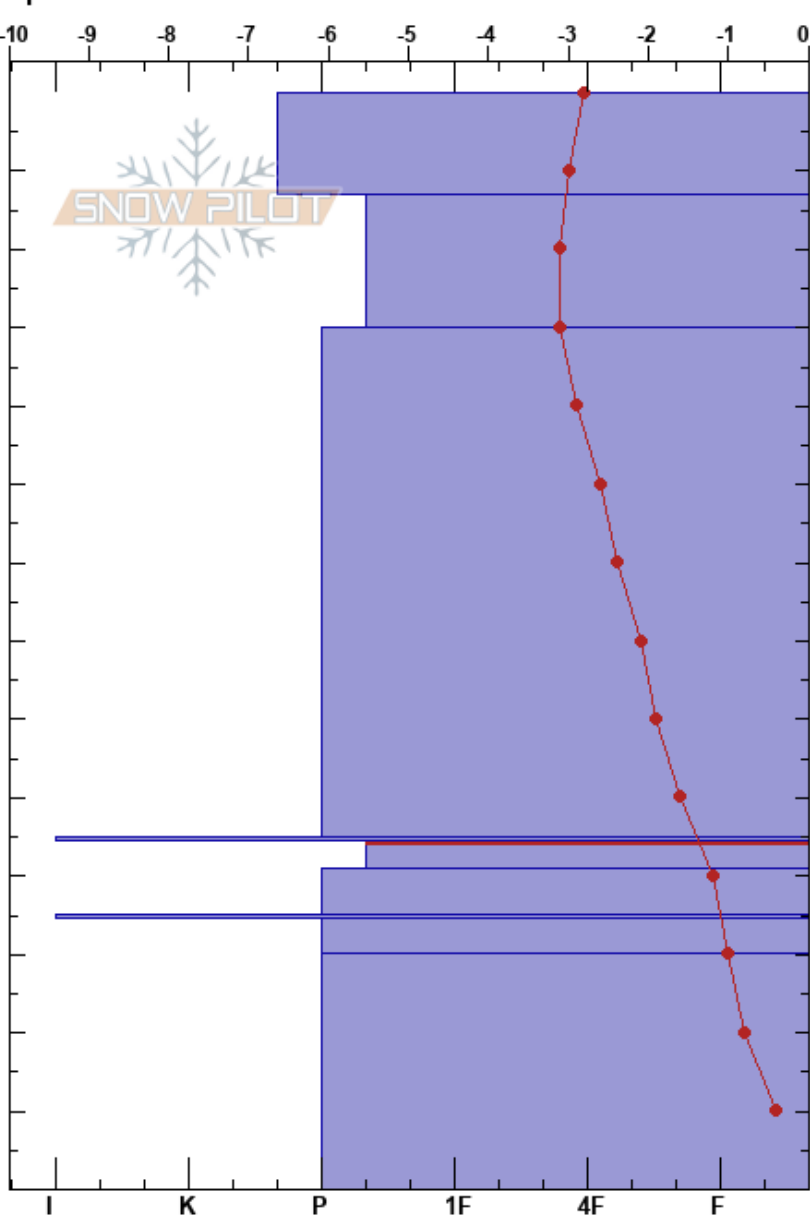

Klettahnjukur
 Tröllaskagi
 Iceland
 Elevation: 597 m
 Aspect: NE
 Specifics:

Gestur Hansson
 26/02/2022 - 08:30
 Co-ord: 66.11859N, -18.99782W
 Slope Angle: 34°
 Wind Loading:

Stability:
 Air Temperature: -0.4°C PF: 10 95.5-99cm: Problematic layer
 Sky Cover: SCT
 Precipitation: NO
 Wind: S Calm

Form	Crystal		ρ kg/m³	Stability tests & Layer comments
	Size	Moisture		
—				
/ (X)				
•				
■				
♡ (□)				
⊙ ⊙				
■				
♡				
•				

Notes:

CTN