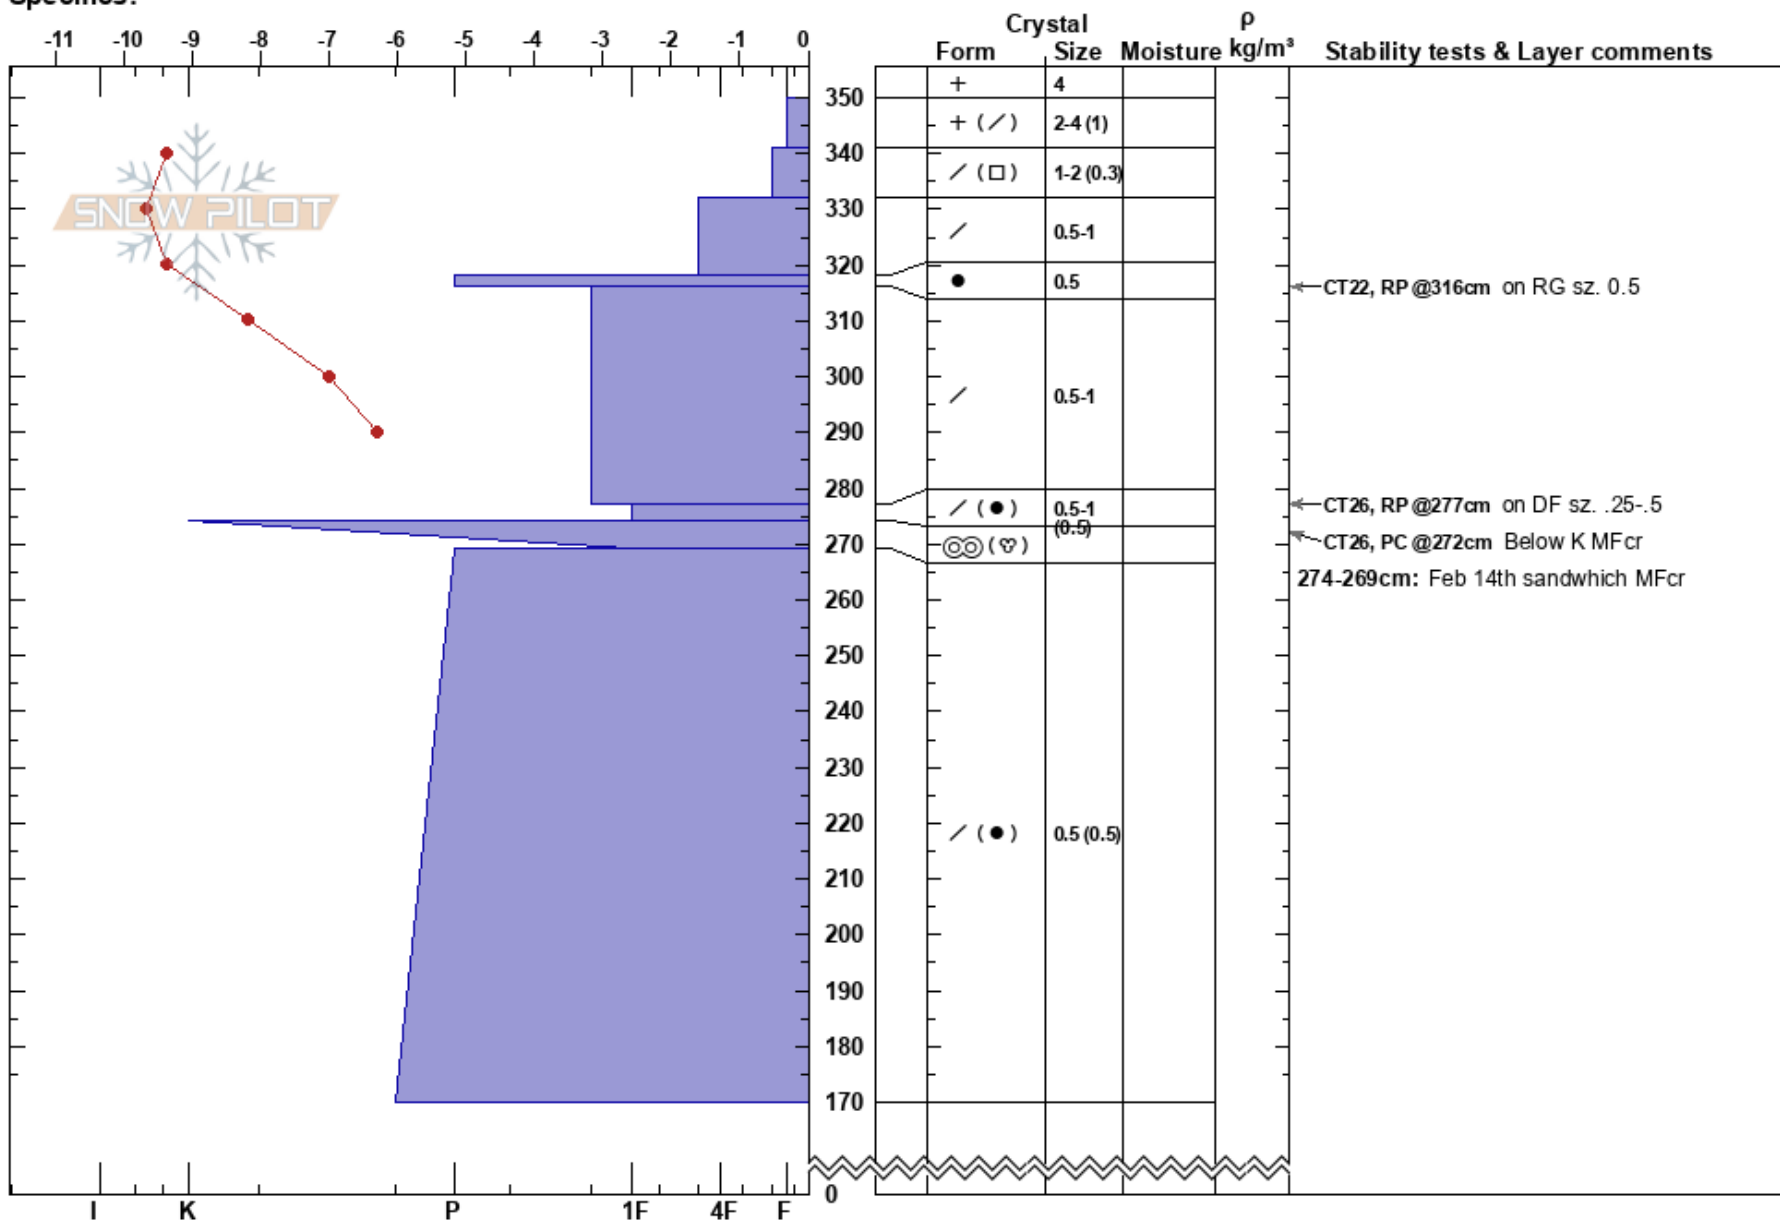

Flank Steak  
 McGregor  
 BC  
 Elevation: 1540 m  
 Aspect: N  
 Specifics:

Barb Sharp  
 25/02/2022 - 11:45  
 Co-ord: 10U 596879W 5990088N  
 Slope Angle: 34°  
 Wind Loading:

Stability:  
 Air Temperature: -6°C  
 Sky Cover: BKN  
 Precipitation: NO  
 Wind: Calm

HS:350  
 274-269cm: Feb 14th sandwich MFcr

Notes: Run previously known as Ain't No Freddies