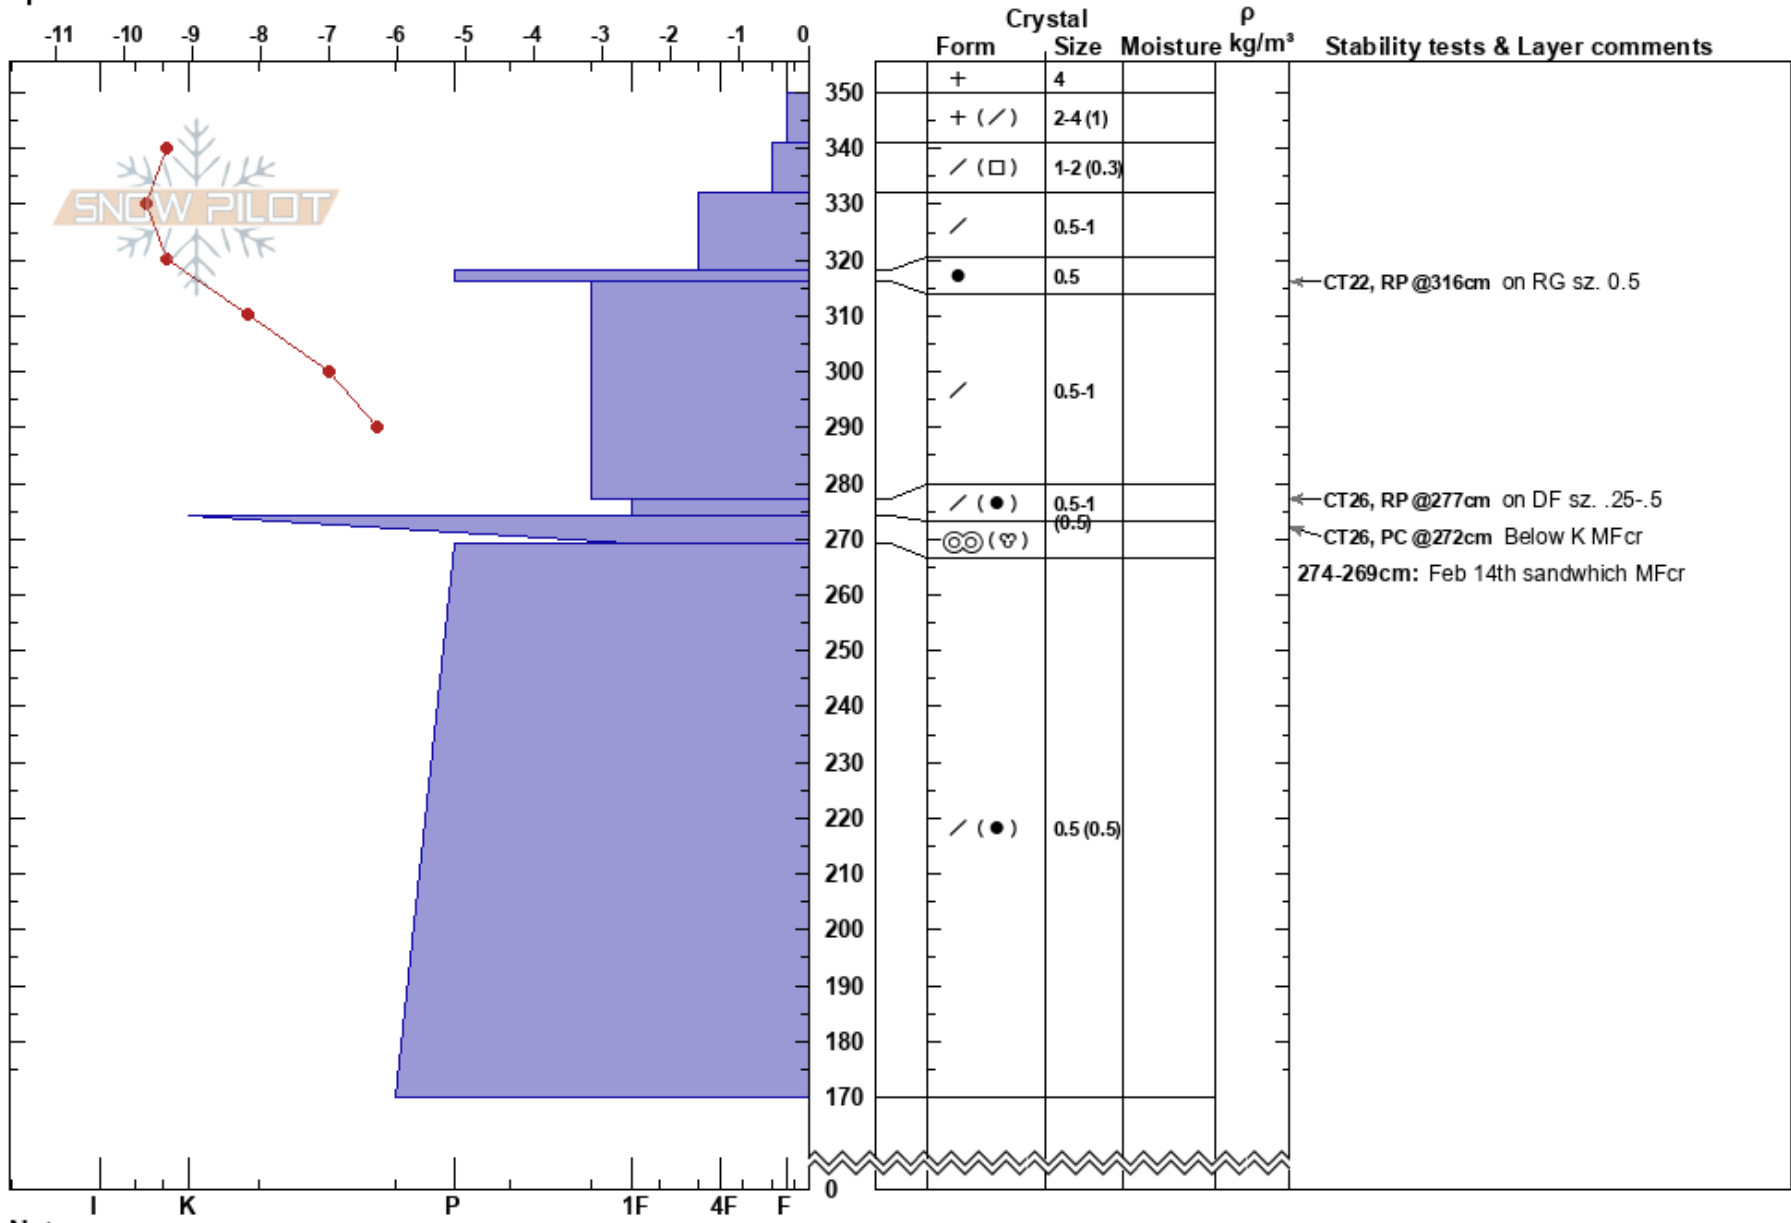

Flank Steak
 McGregor
 BC
 Elevation: 1540 m
 Aspect: N
 Specifics:

Barb Sharp
 25/02/2022 - 11:45
 Co-ord: 10U 596879W 5990088N
 Slope Angle: 34°
 Wind Loading:

Stability:
 Air Temperature: -6°C
 Sky Cover: BKN
 Precipitation: NO
 Wind: Calm

HS:350
 274-269cm: Feb 14th sandwich MFcr

Notes: Run previously known as Ain't No Freddies