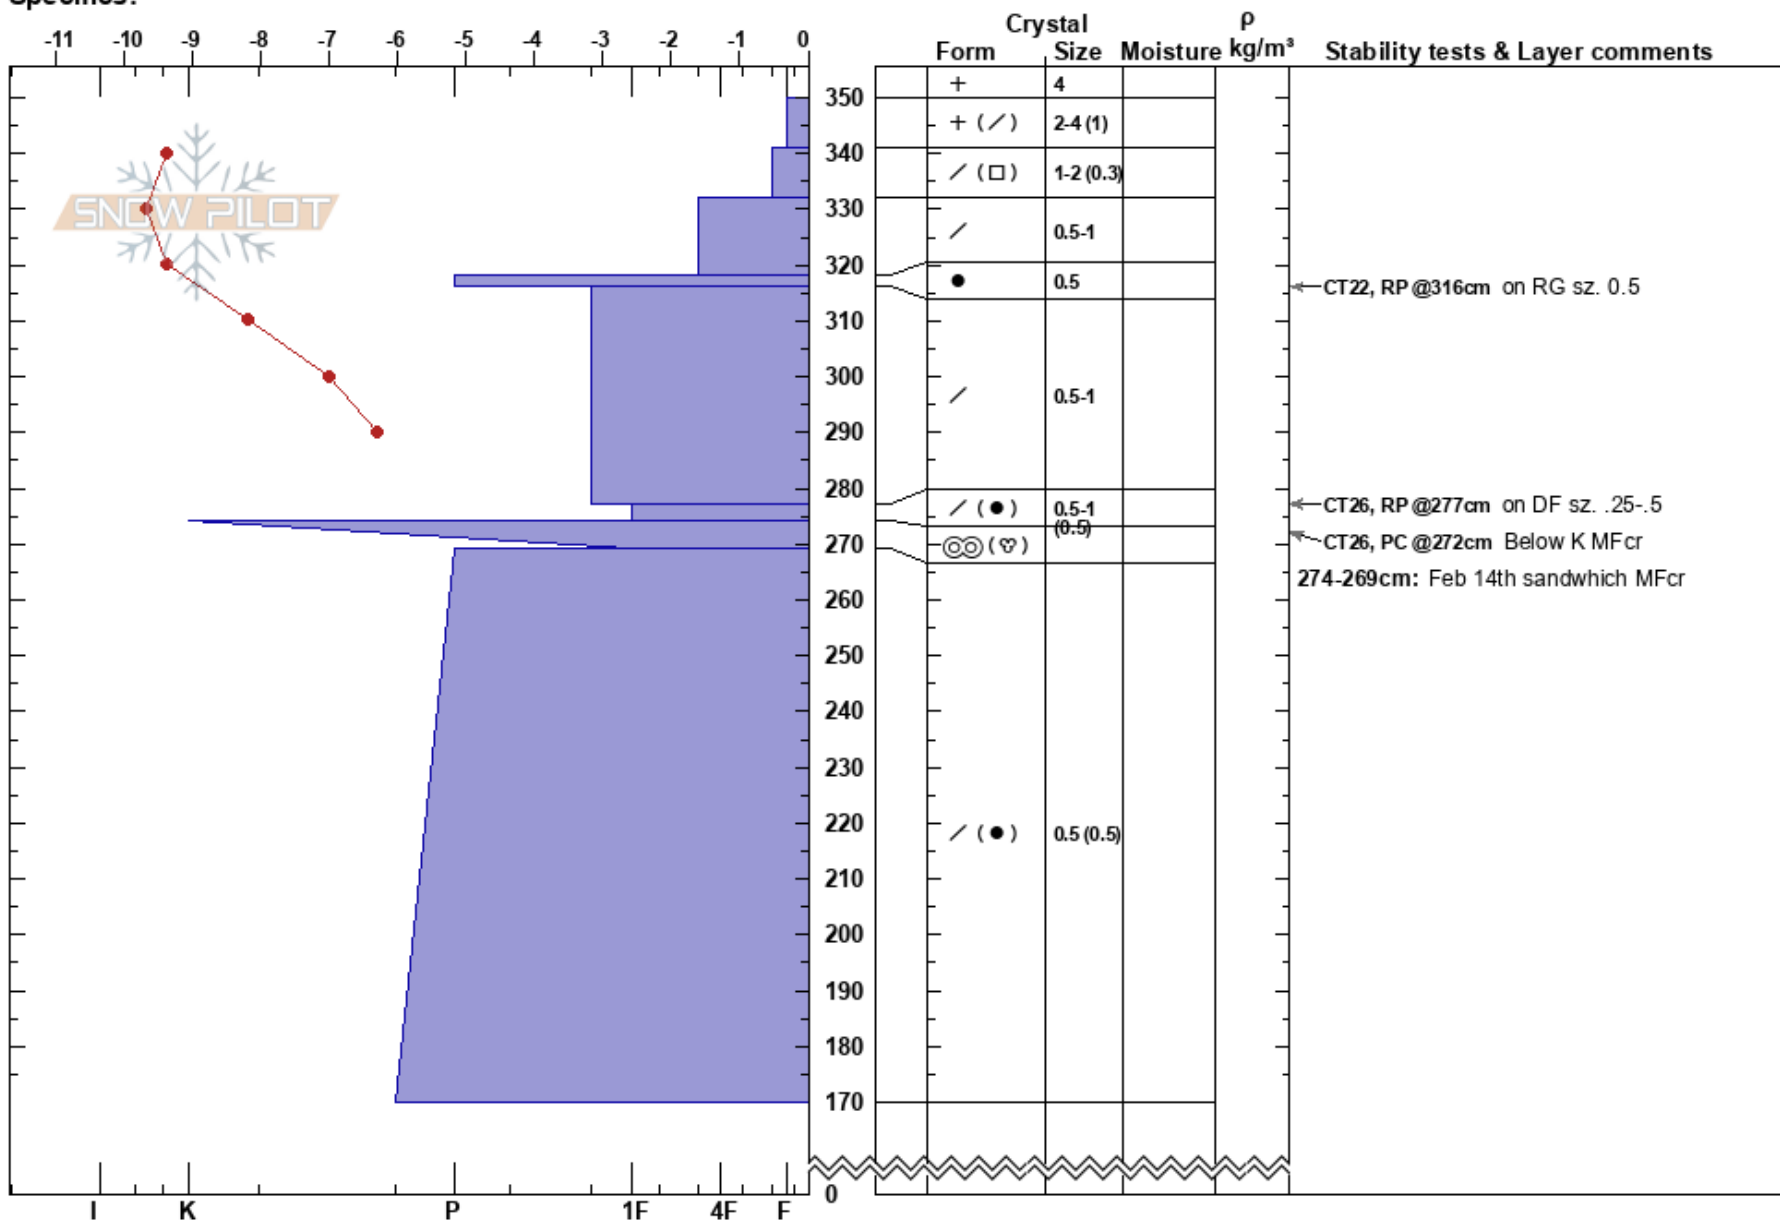

Flank Steak
 McGregor
 BC
 Elevation: 1540 m
 Aspect: N
 Specifics:

Barb Sharp
 25/02/2022 - 11:45
 Co-ord: 10U 596879W 5990088N
 Slope Angle: 34°
 Wind Loading:

Stability:
 Air Temperature: -6°C
 Sky Cover: BKN
 Precipitation: NO
 Wind: Calm

HS:350
 274-269cm: Feb 14th sandwich MFcr

Notes: Run previously known as Ain't No Freddies