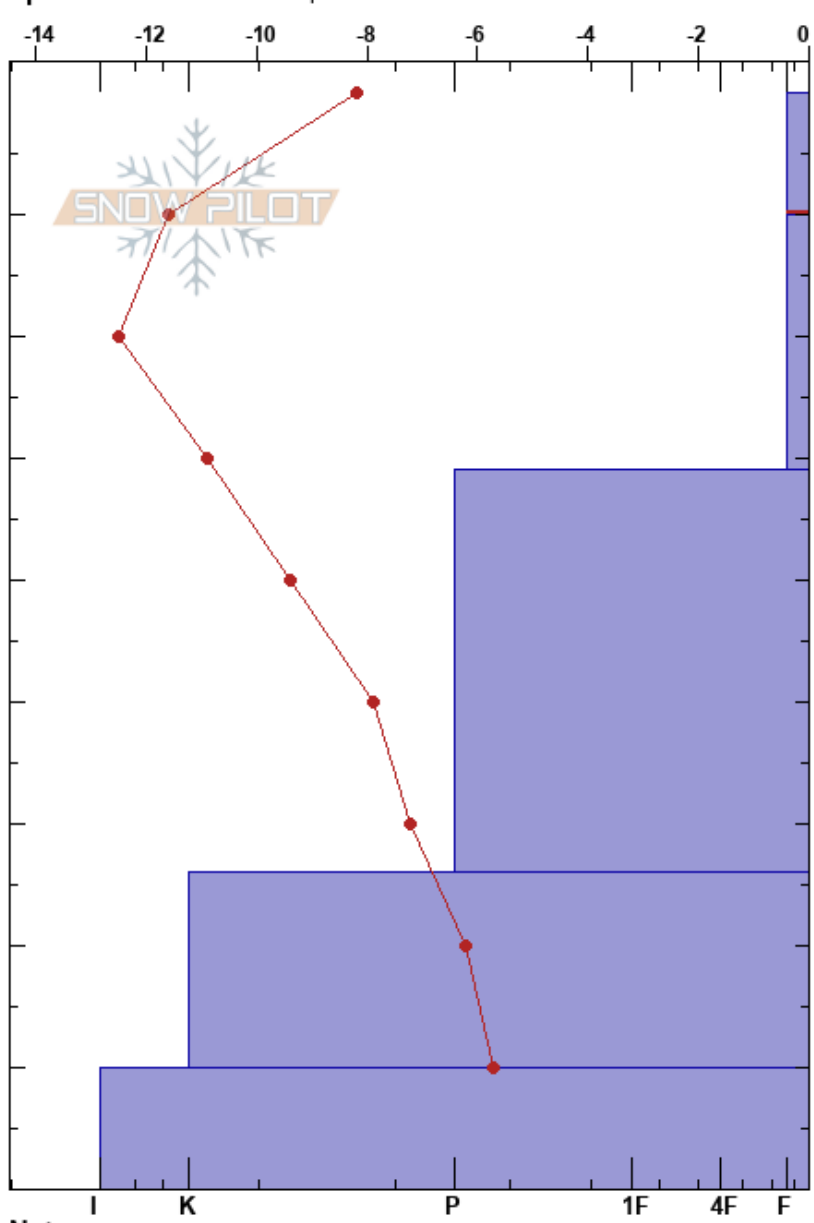

20220225 Palmer
 Mt. Hood
 OR
 Elevation: 2587 m
 Aspect: SW
 Specifics: Ski tracks on slope

Taylor Peterson
 02/25/2022 - 11:30am
 Co-ord: 10T 601395W 5023613N
 Slope Angle: 17°
 Wind Loading:

Stability: **PF: 15**
 Air Temperature: -0.5°C
 Sky Cover: CLR
 Precipitation: NO
 Wind: Calm

Layer Notes:
 0-10cm: Problematic layer

Form	Crystal		ρ kg/m ³	Stability tests & Layer comments
	Size	Moisture		
•	0.1			
•	0.1	M		
•	0.1	M		← ECTN23 @10cm ← CT25, RP @10cm ← CT24, RP @10cm
•	0.1	M		
•	0.1	M		
•	0.1	M		
■				