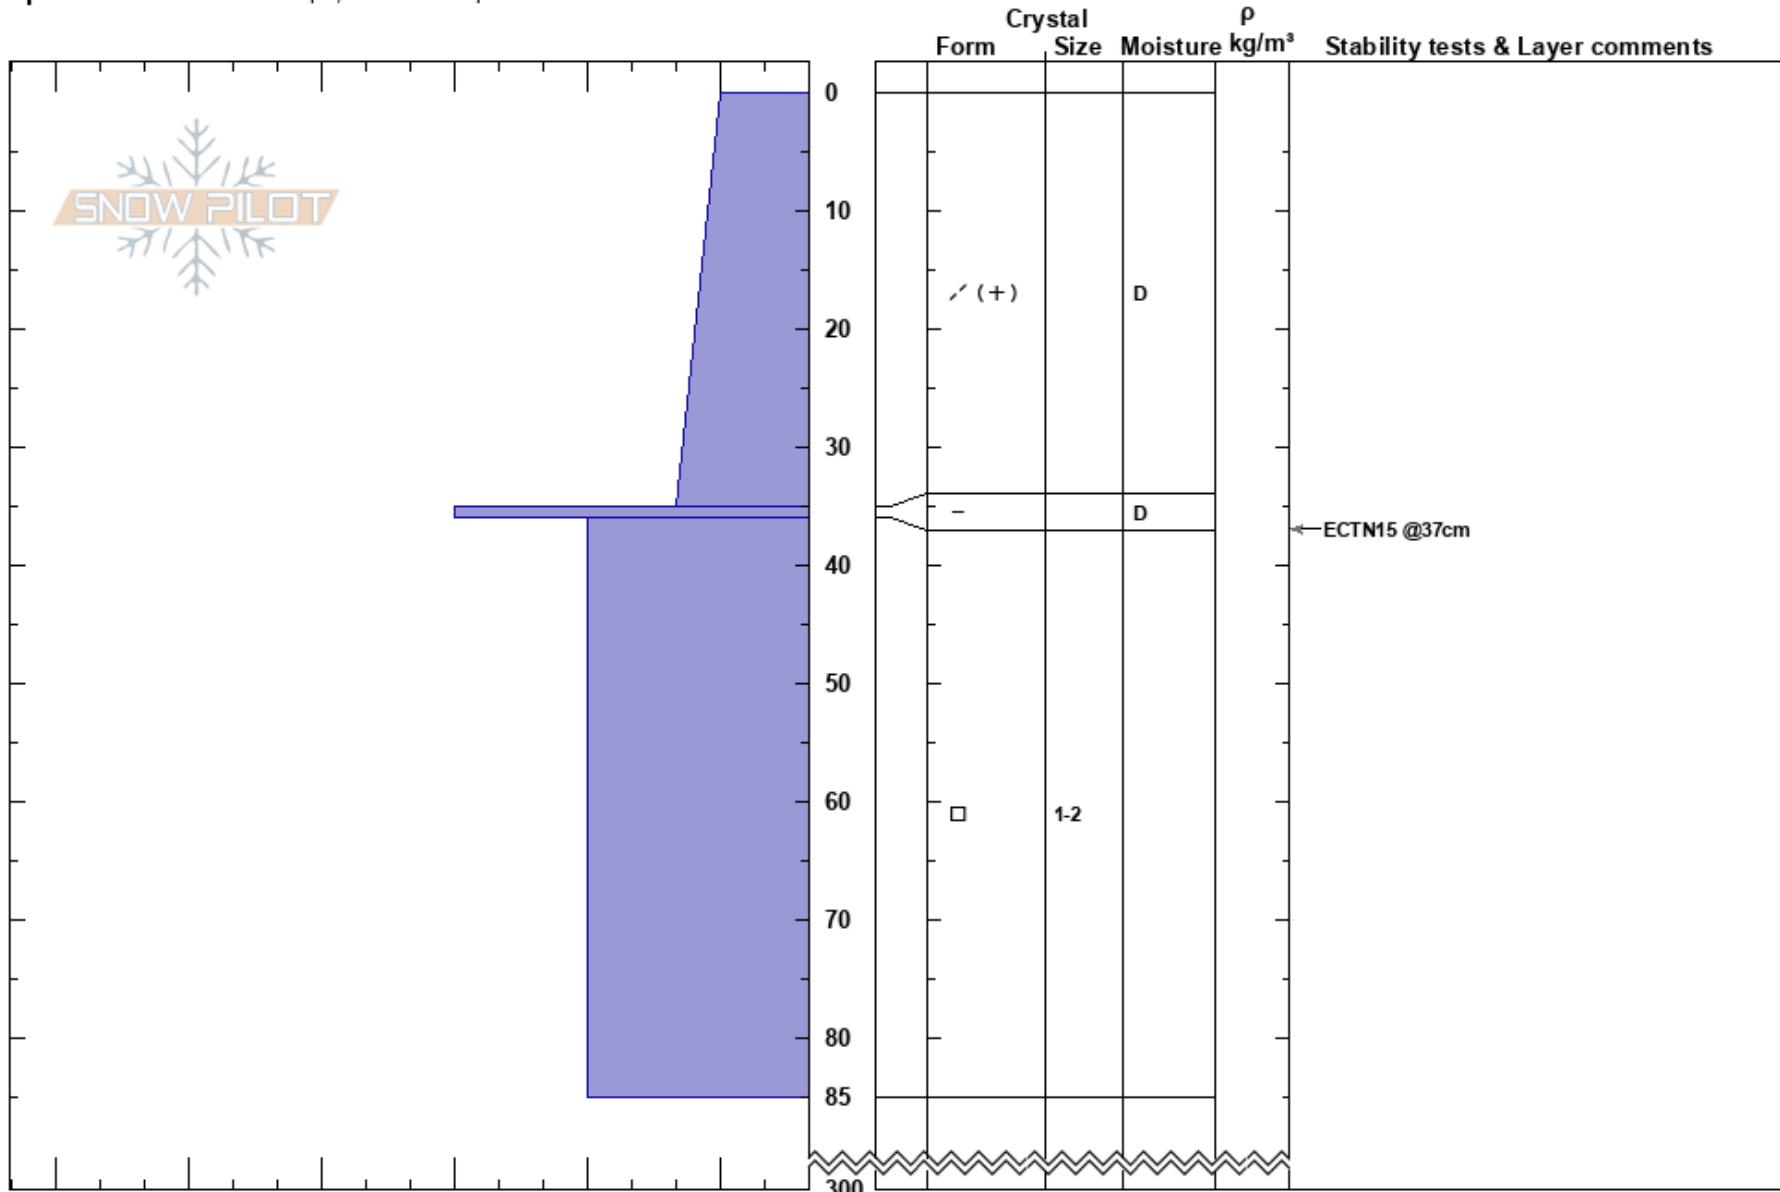

Hollywood Bowl  
Eastern Sierra Nevada  
CA

Mike Phillips  
02/25/2022 - 1:00pm  
Co-ord: 37.59889N, -119.02944W  
Slope Angle:  
Wind Loading: previous

Stability: HS:300  
Air Temperature: -6°C PF: 20  
Sky Cover: CLR  
Precipitation: NO  
Wind: SW Light Breeze

Layer Notes:

Elevation: 10200 ft  
Aspect: 310°

Specifics: Ski tracks on slope; We skied slope

Notes: I K P 1F 4F F 300