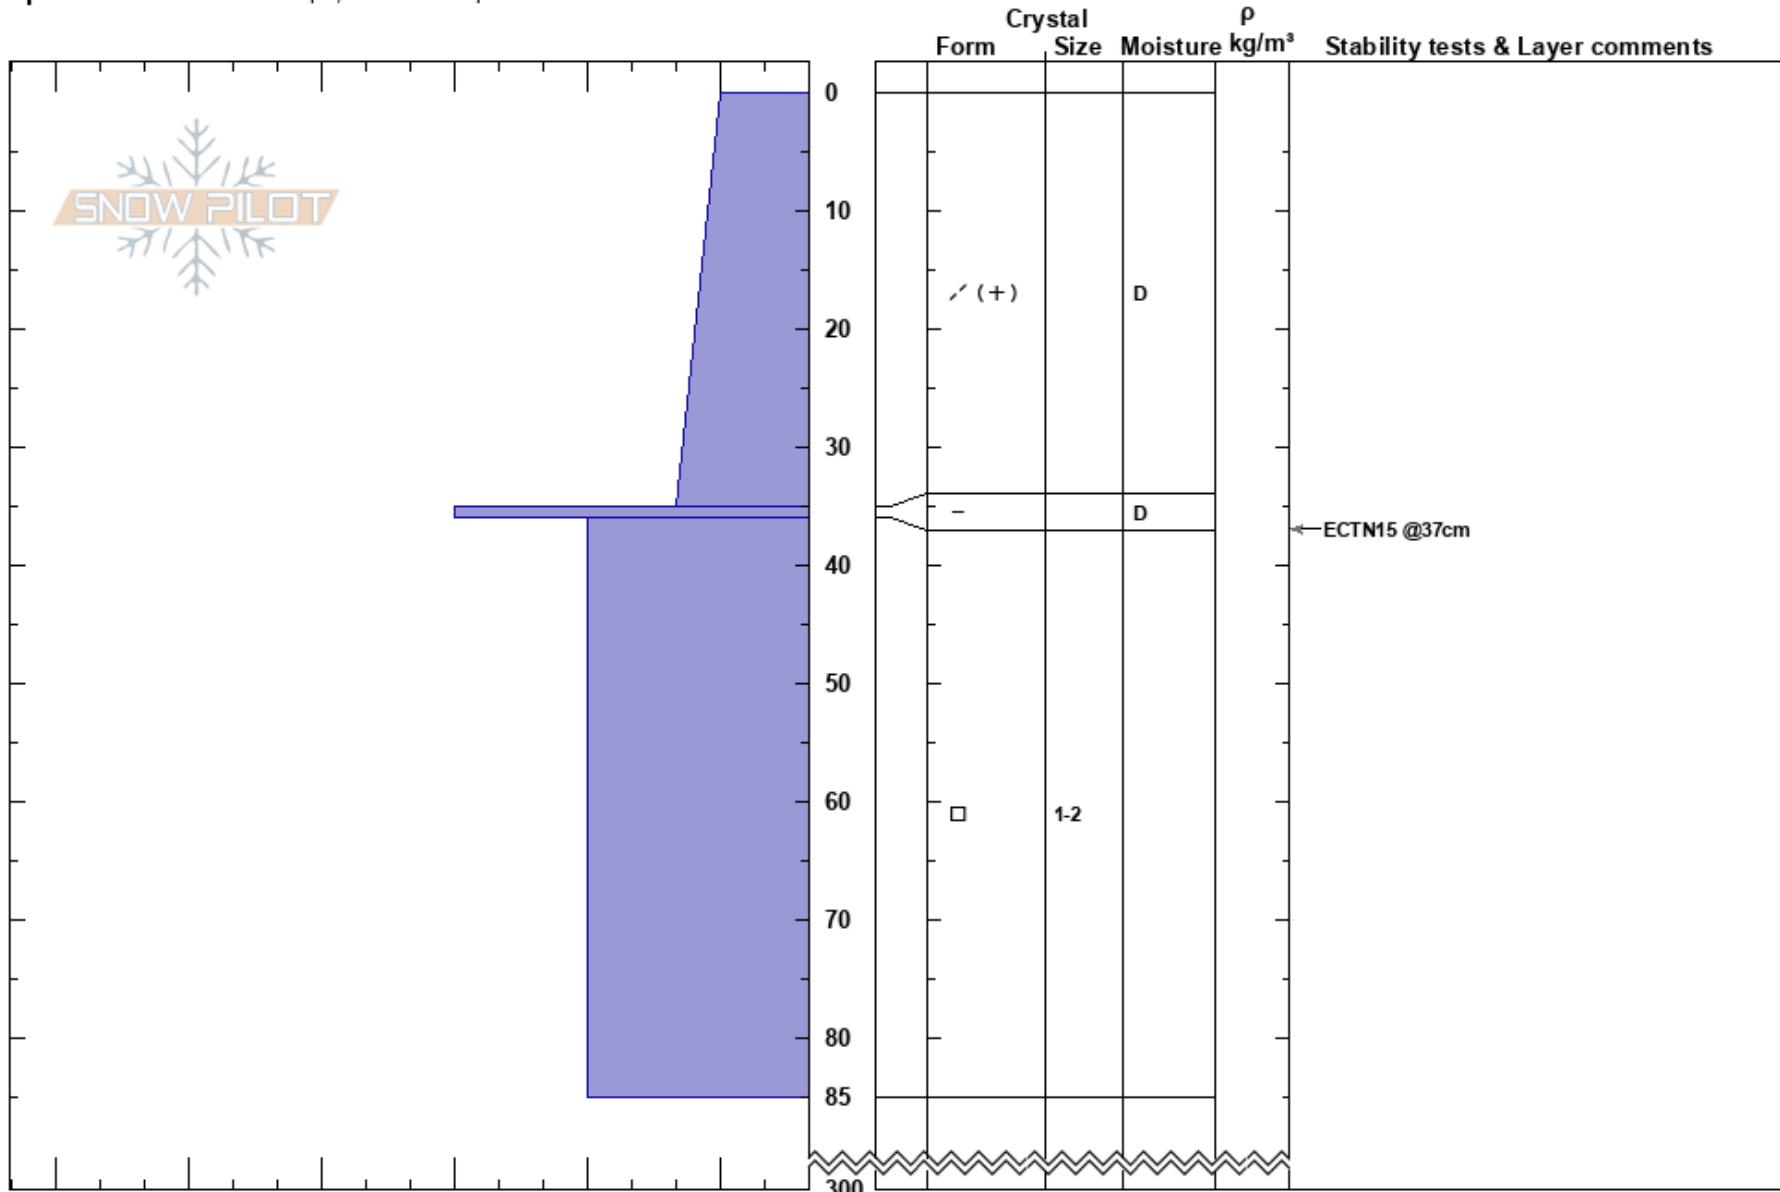

Hollywood Bowl
Eastern Sierra Nevada
CA

Mike Phillips
02/25/2022 - 1:00pm
Co-ord: 37.59889N, -119.02944W
Slope Angle:
Wind Loading: previous

Stability: **HS:300**
Air Temperature: -6°C
Sky Cover: CLR
Precipitation: NO
Wind: SW Light Breeze

Layer Notes:

Elevation: 10200 ft
Aspect: 310°

Specifics: Ski tracks on slope; We skied slope

Notes: I K P 1F 4F F 300