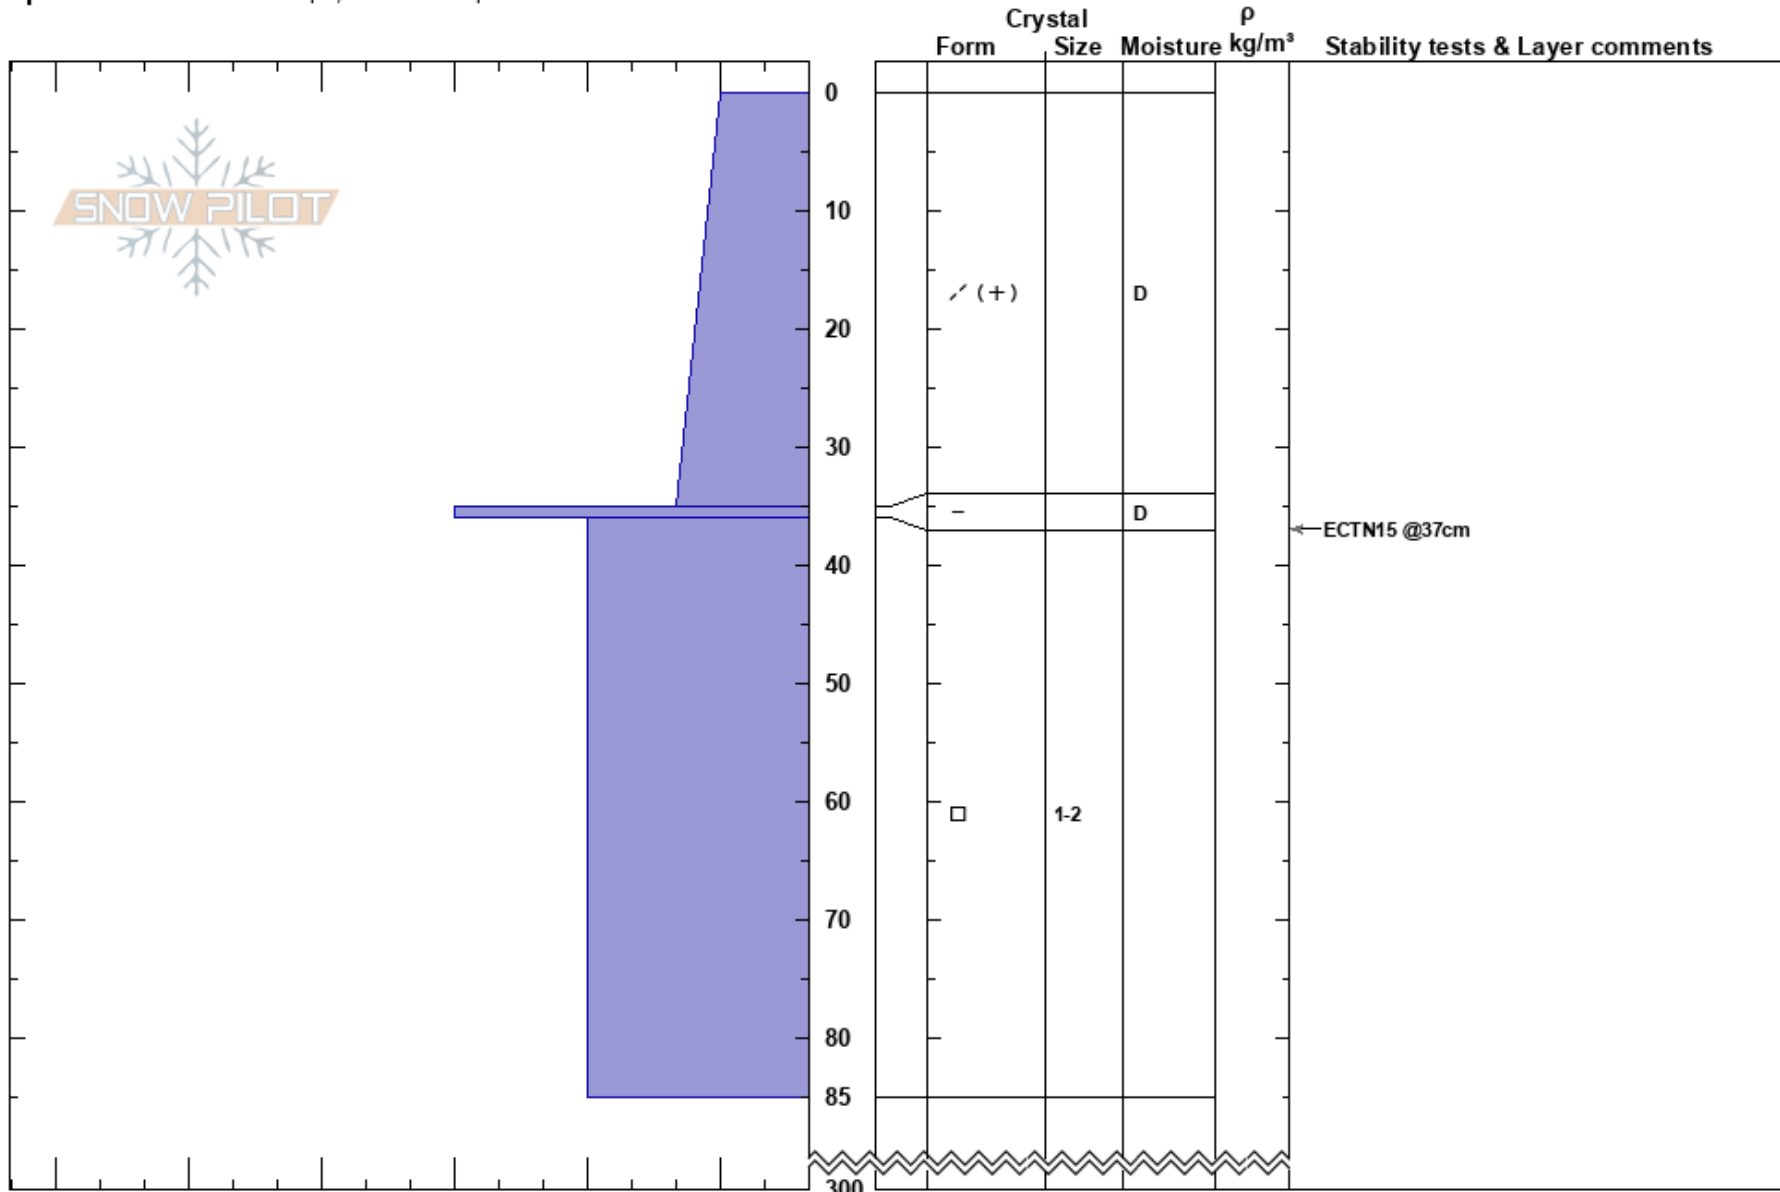

Hollywood Bowl  
Eastern Sierra Nevada  
CA

Mike Phillips  
02/25/2022 - 1:00pm  
Co-ord: 37.59889N, -119.02944W  
Slope Angle:  
Wind Loading: previous

Stability: **HS:300**  
Air Temperature: -6°C  
Sky Cover: CLR  
Precipitation: NO  
Wind: SW Light Breeze

Layer Notes:

Elevation: 10200 ft  
Aspect: 310°

Specifics: Ski tracks on slope; We skied slope

Notes: I K P 1F 4F F 300