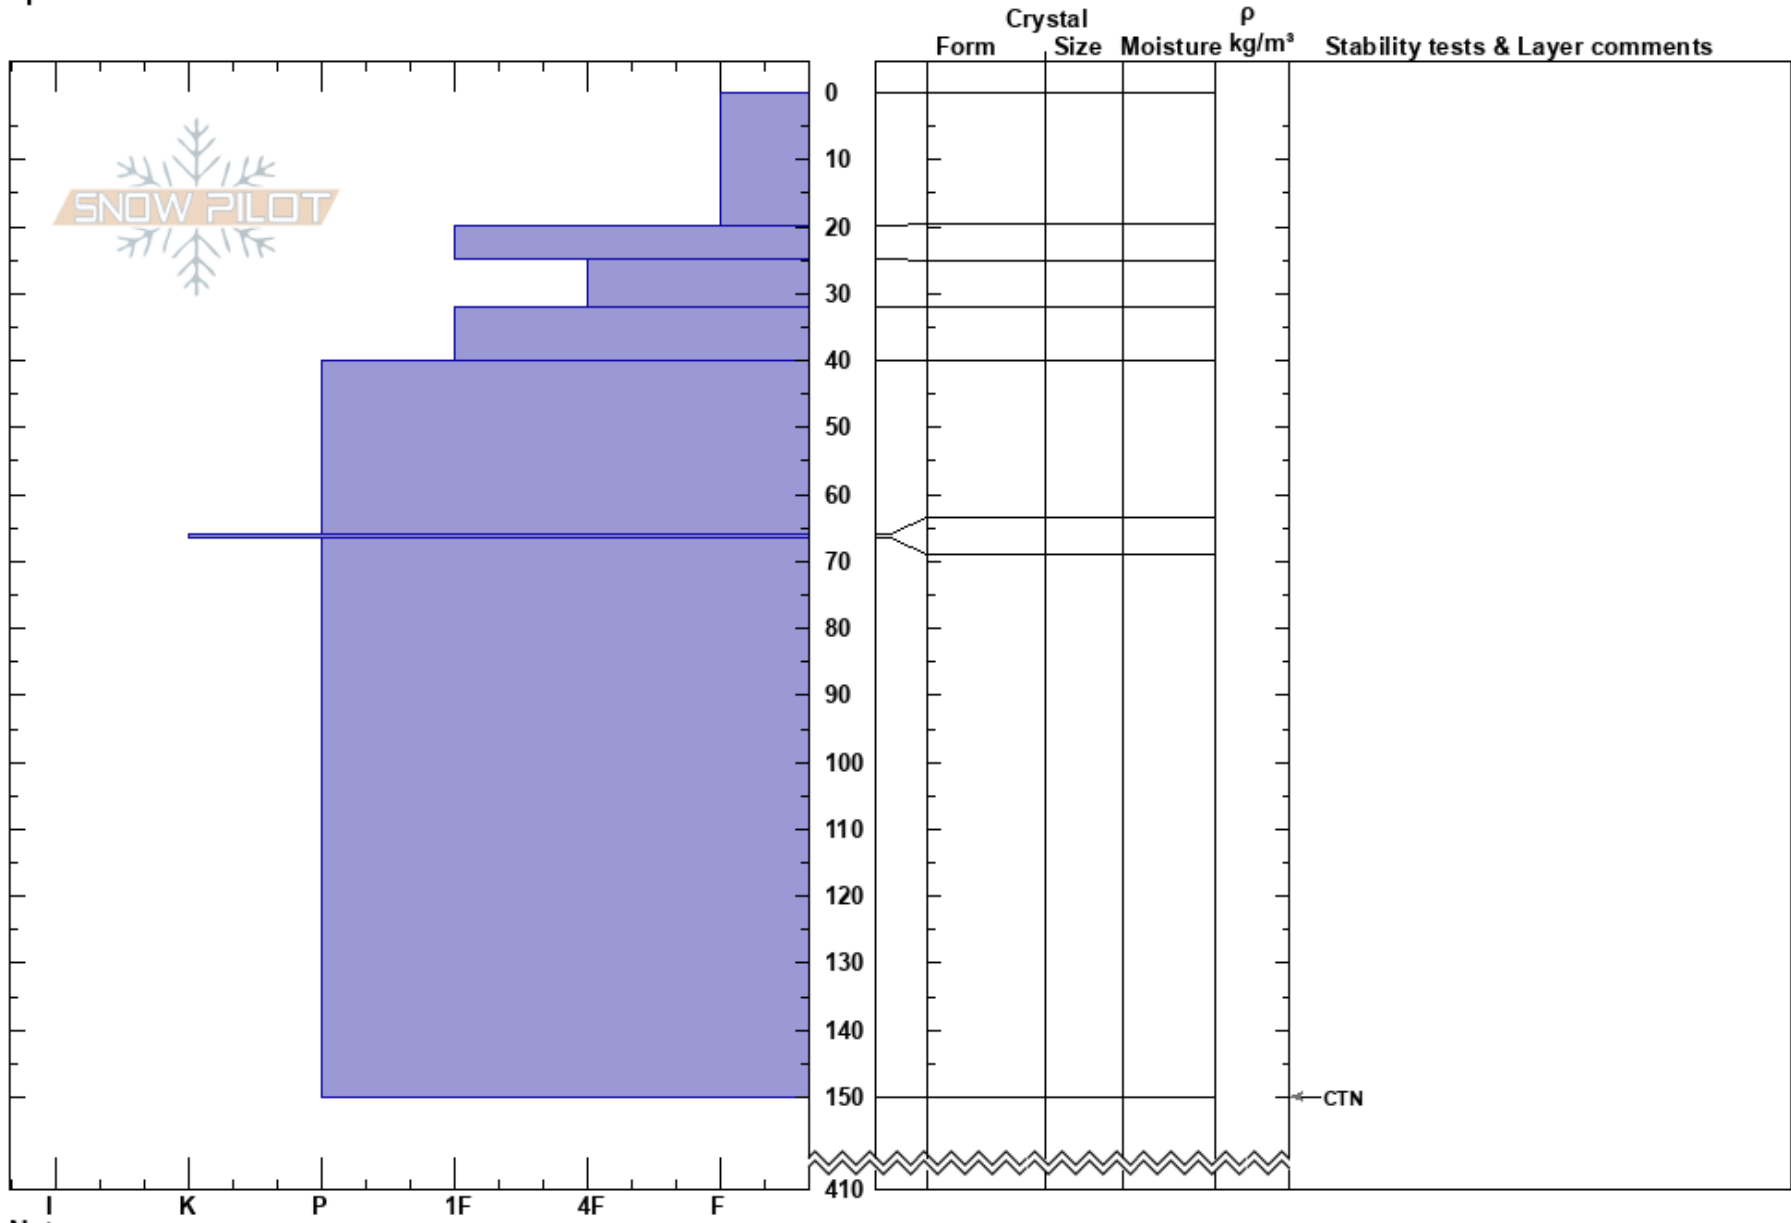

pipeline
 Monashee
 BC
 Elevation: 1856 m
 Aspect: NW
 Specifics:

Craig Ellis
 25/02/2022 - 09:00
 Co-ord: 51.01155N, -118.40540W
 Slope Angle: 34°
 Wind Loading:

Stability:
 Air Temperature: -10°C
 Sky Cover: FEW
 Precipitation: NO
 Wind: Calm

HS: 410
 PF: 40
 PS: 30

Layer Notes:

Notes: