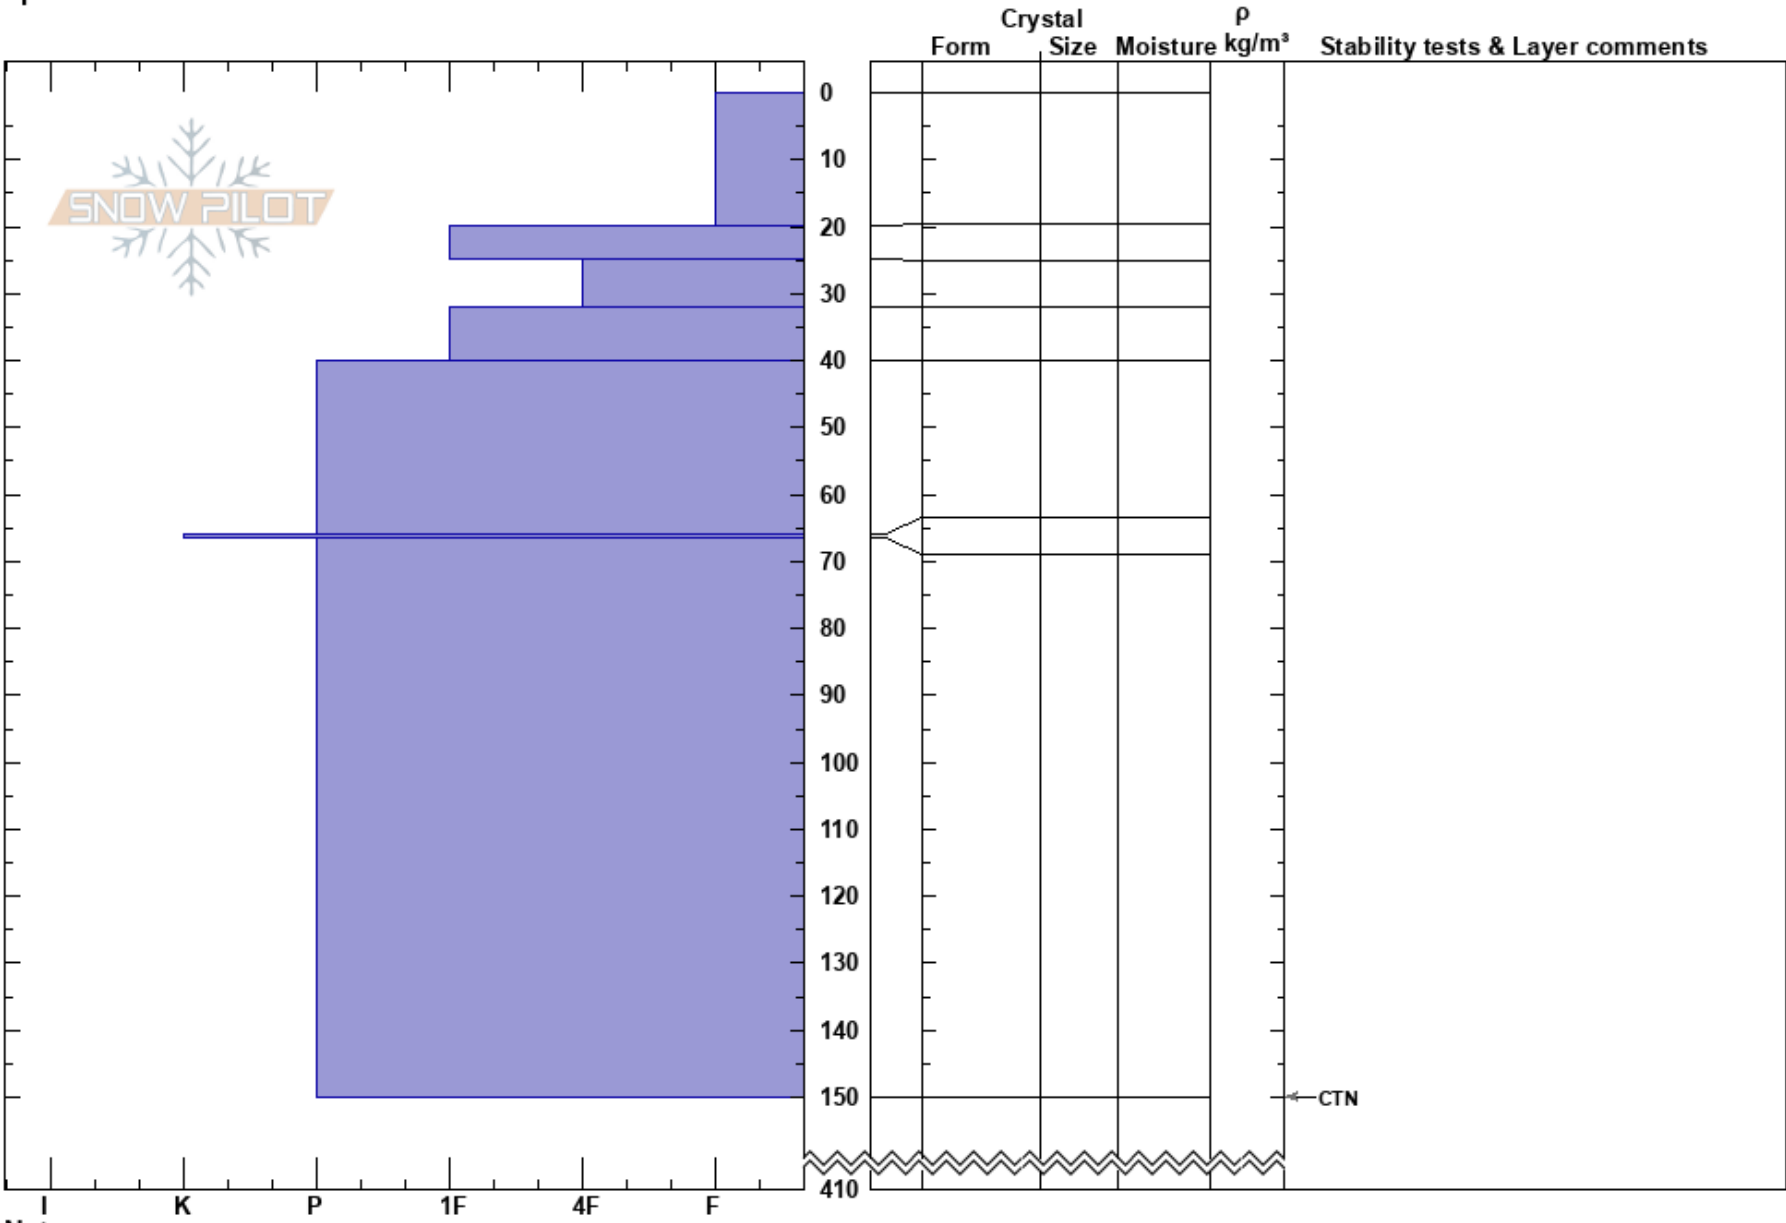

pipeline
 Monashee
 BC
 Elevation: 1856 m
 Aspect: NW
 Specifics:

Craig Ellis
 25/02/2022 - 09:00
 Co-ord: 51.01155N, -118.40540W
 Slope Angle: 34°
 Wind Loading:

Stability:
 Air Temperature: -10°C
 Sky Cover: FEW
 Precipitation: NO
 Wind: Calm

HS:410
 PF: 40
 PS: 30

Layer Notes:

Notes: