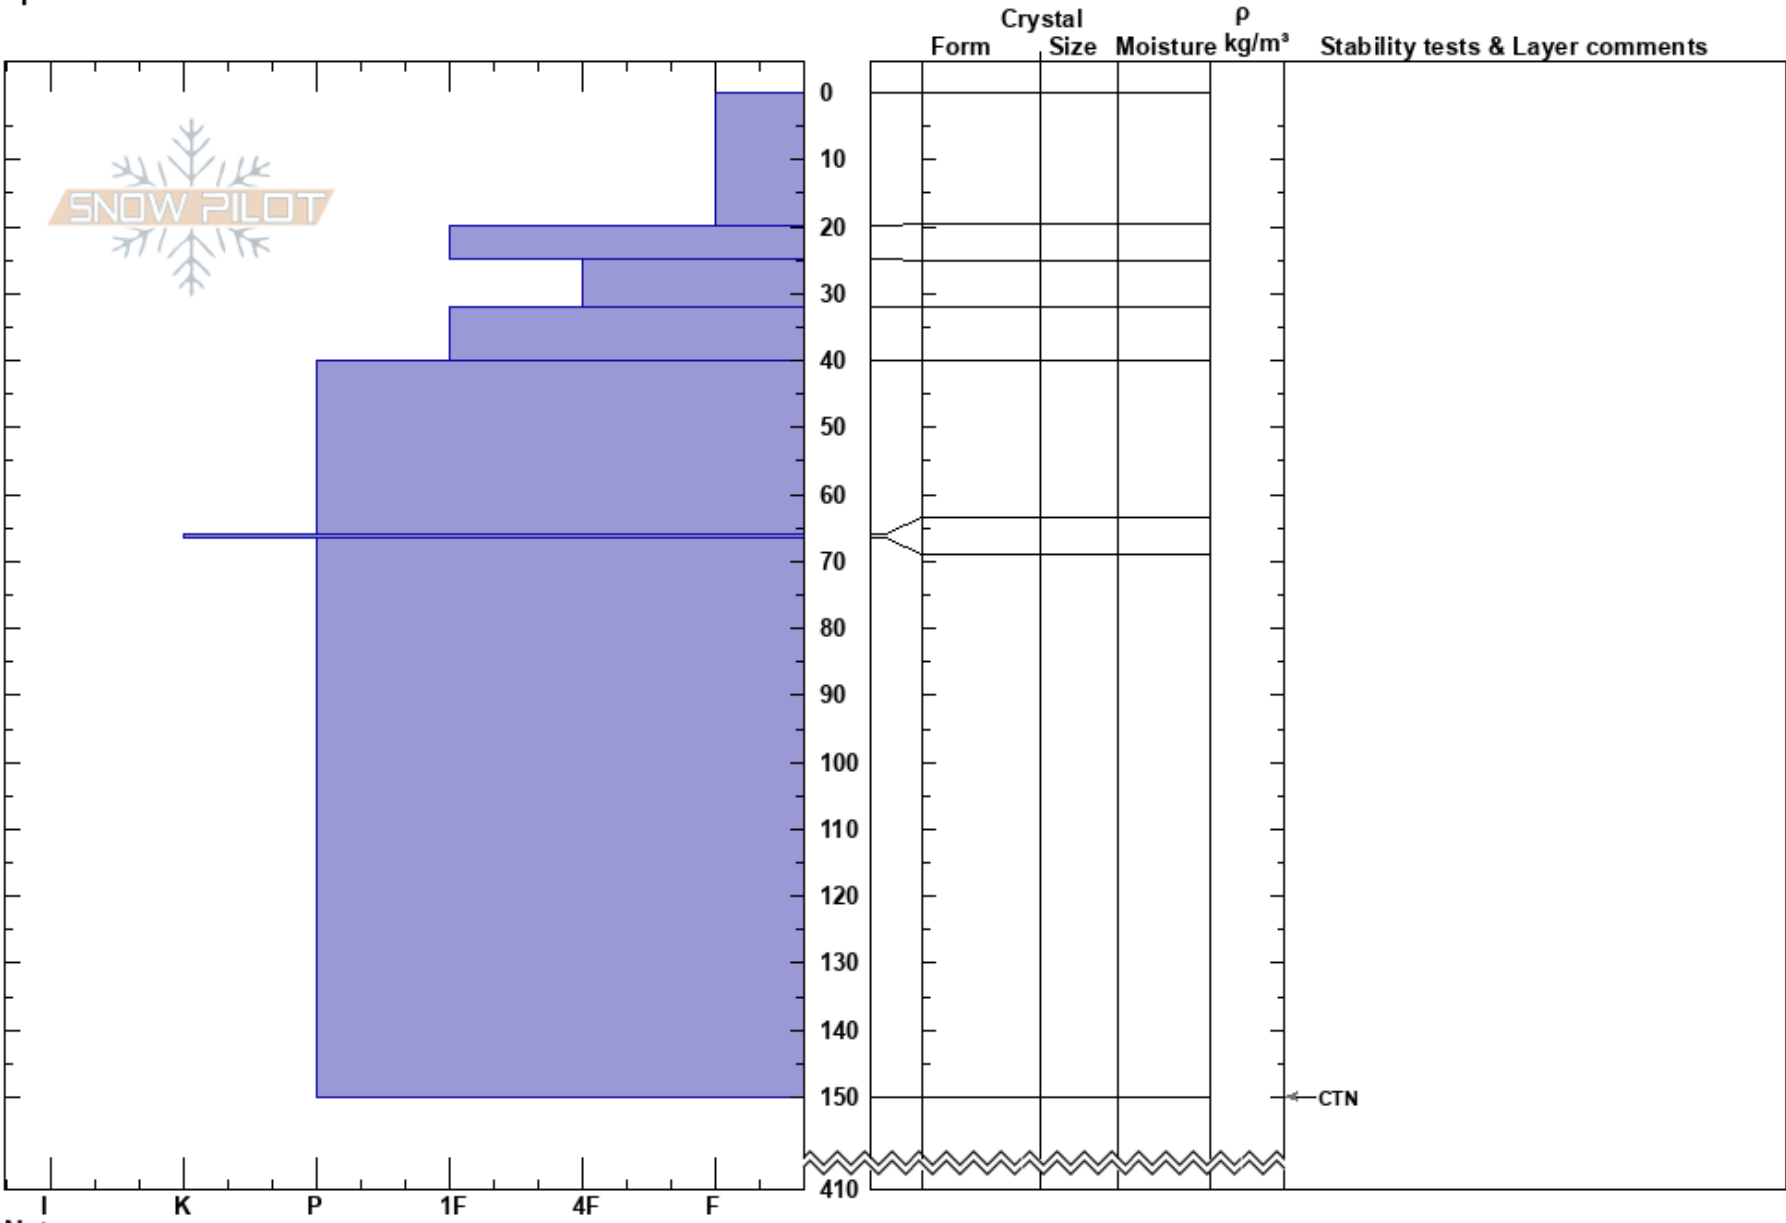

pipeline  
 Monashee  
 BC  
 Elevation: 1856 m  
 Aspect: NW  
 Specifics:

Craig Ellis  
 25/02/2022 - 09:00  
 Co-ord: 51.01155N, -118.40540W  
 Slope Angle: 34°  
 Wind Loading:

Stability:  
 Air Temperature: -10°C  
 Sky Cover: FEW  
 Precipitation: NO  
 Wind: Calm

HS: 410  
 PF: 40  
 PS: 30

Layer Notes:

Notes: