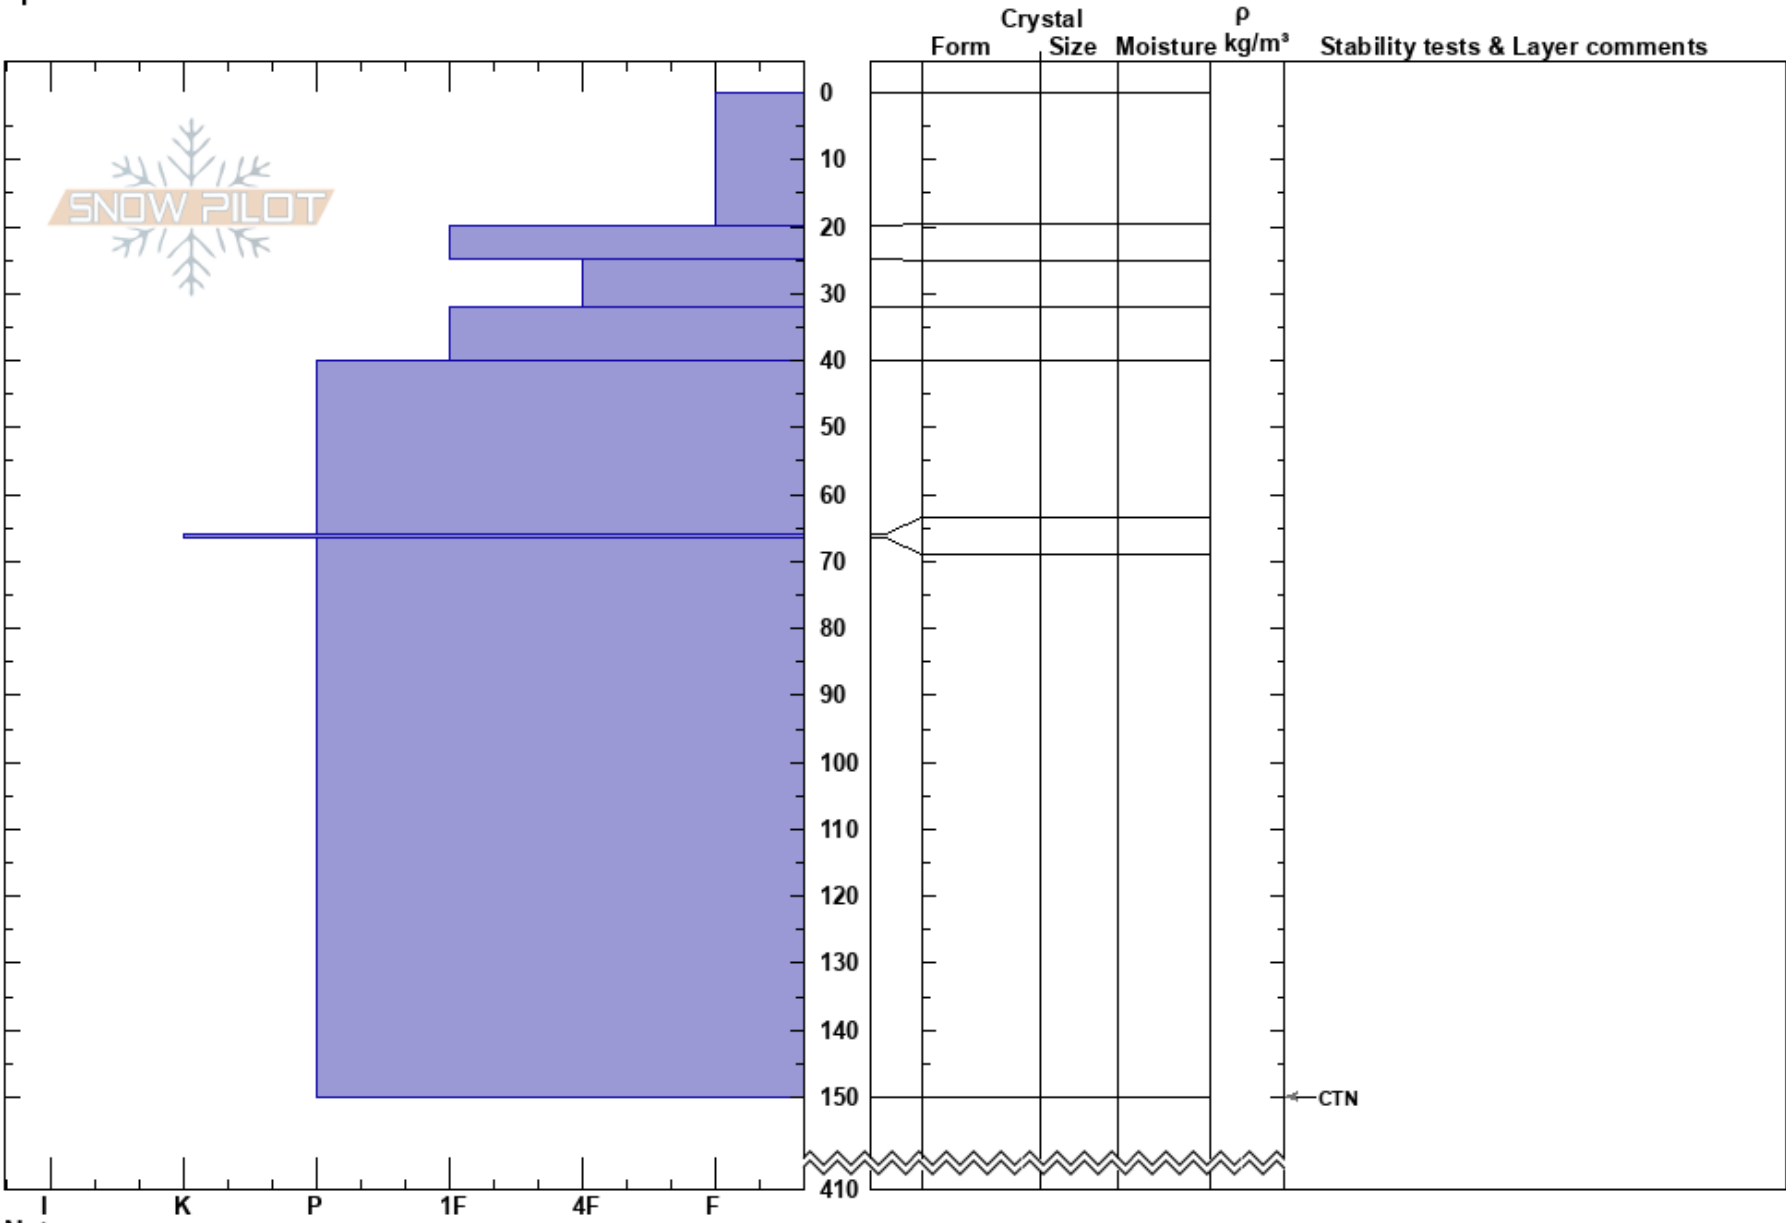

pipeline
 Monashee
 BC
 Elevation: 1856 m
 Aspect: NW
 Specifics:

Craig Ellis
 25/02/2022 - 09:00
 Co-ord: 51.01155N, -118.40540W
 Slope Angle: 34°
 Wind Loading:

Stability:
 Air Temperature: -10°C
 Sky Cover: FEW
 Precipitation: NO
 Wind: Calm

HS: 410
 PF: 40
 PS: 30

Layer Notes:

Notes: