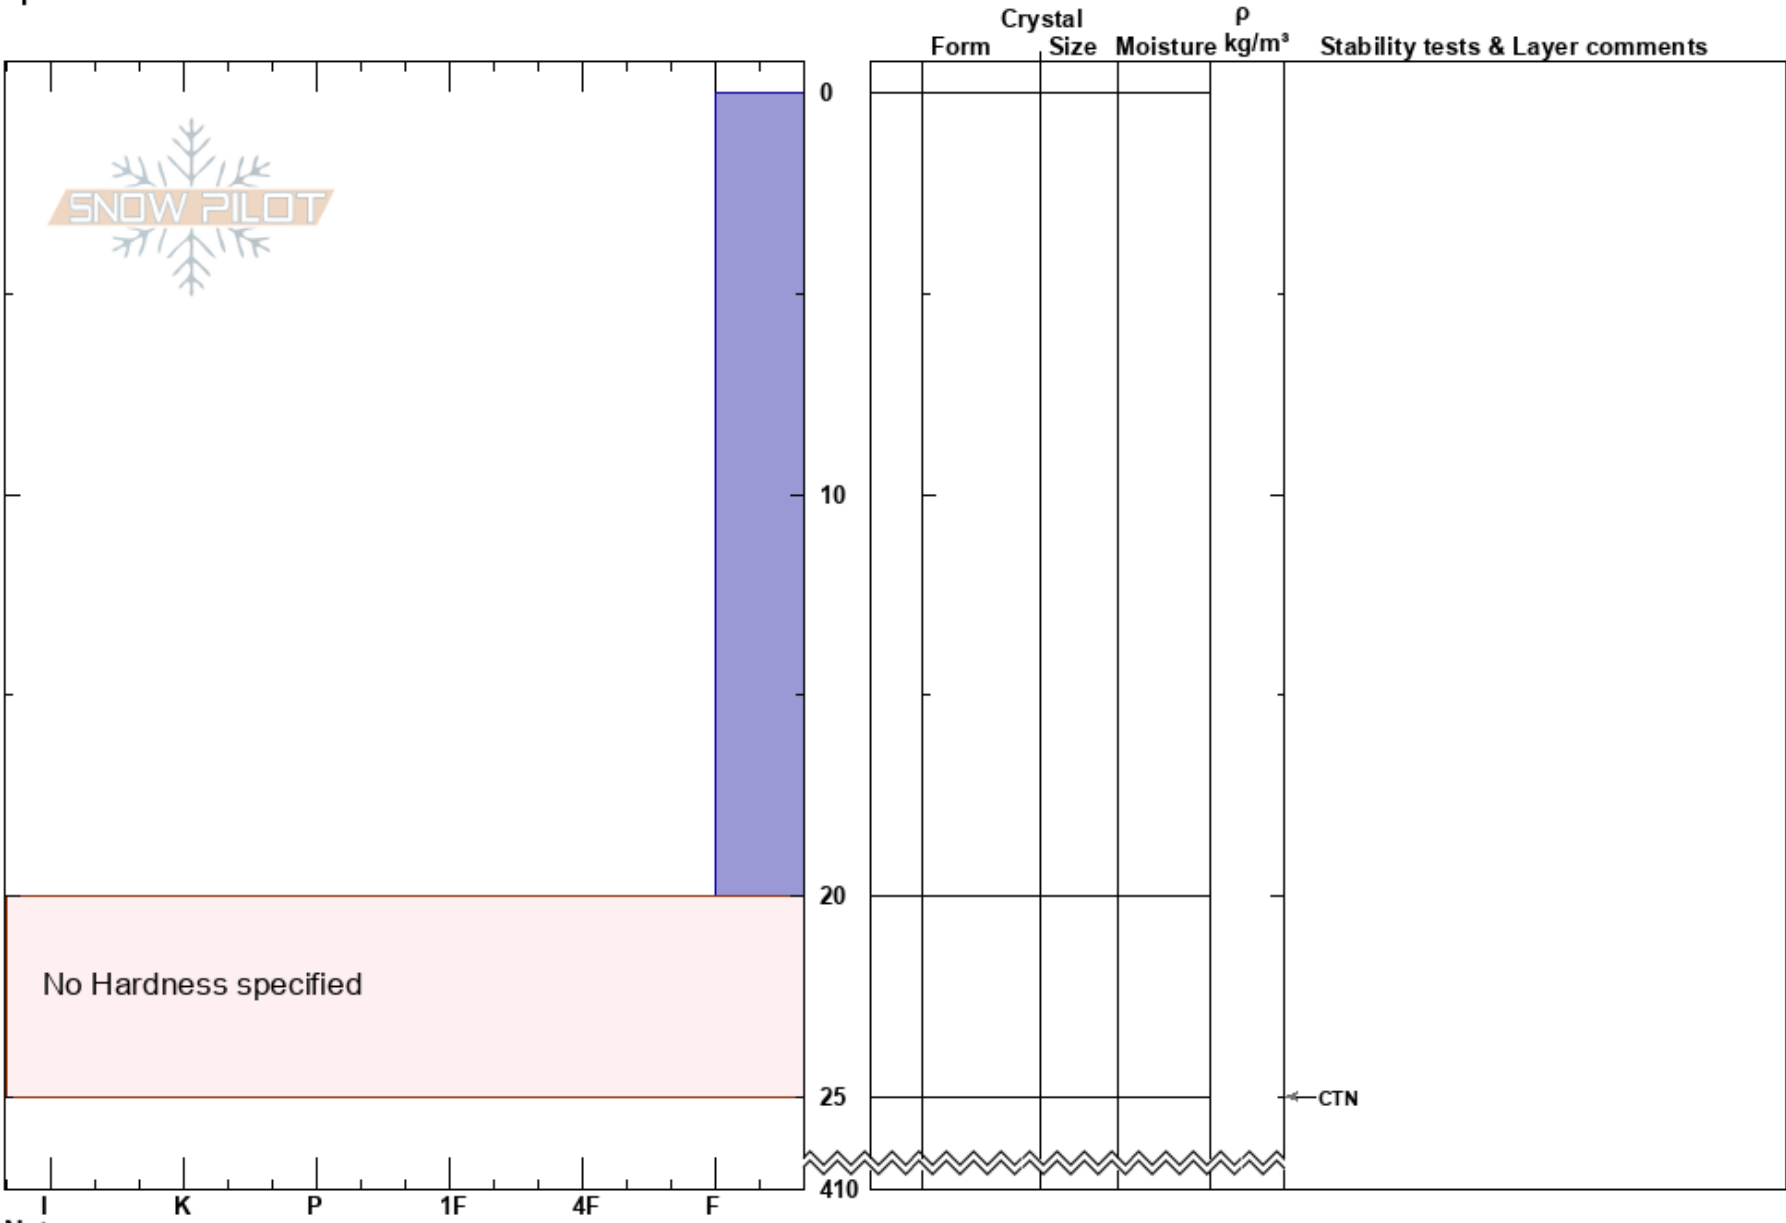

pipeline
Monashee
BC
Elevation: 1856 m
Aspect: NW
Specifics:

Craig Ellis
25/02/2022 - 09:00
Co-ord: 51.01155N, -118.40540W
Slope Angle: 34°
Wind Loading:

Stability:
Air Temperature: -10°C
Sky Cover: FEW
Precipitation: NO
Wind: Calm

HS: 410
PF: 40
PS: 30
Layer Notes:

Notes: