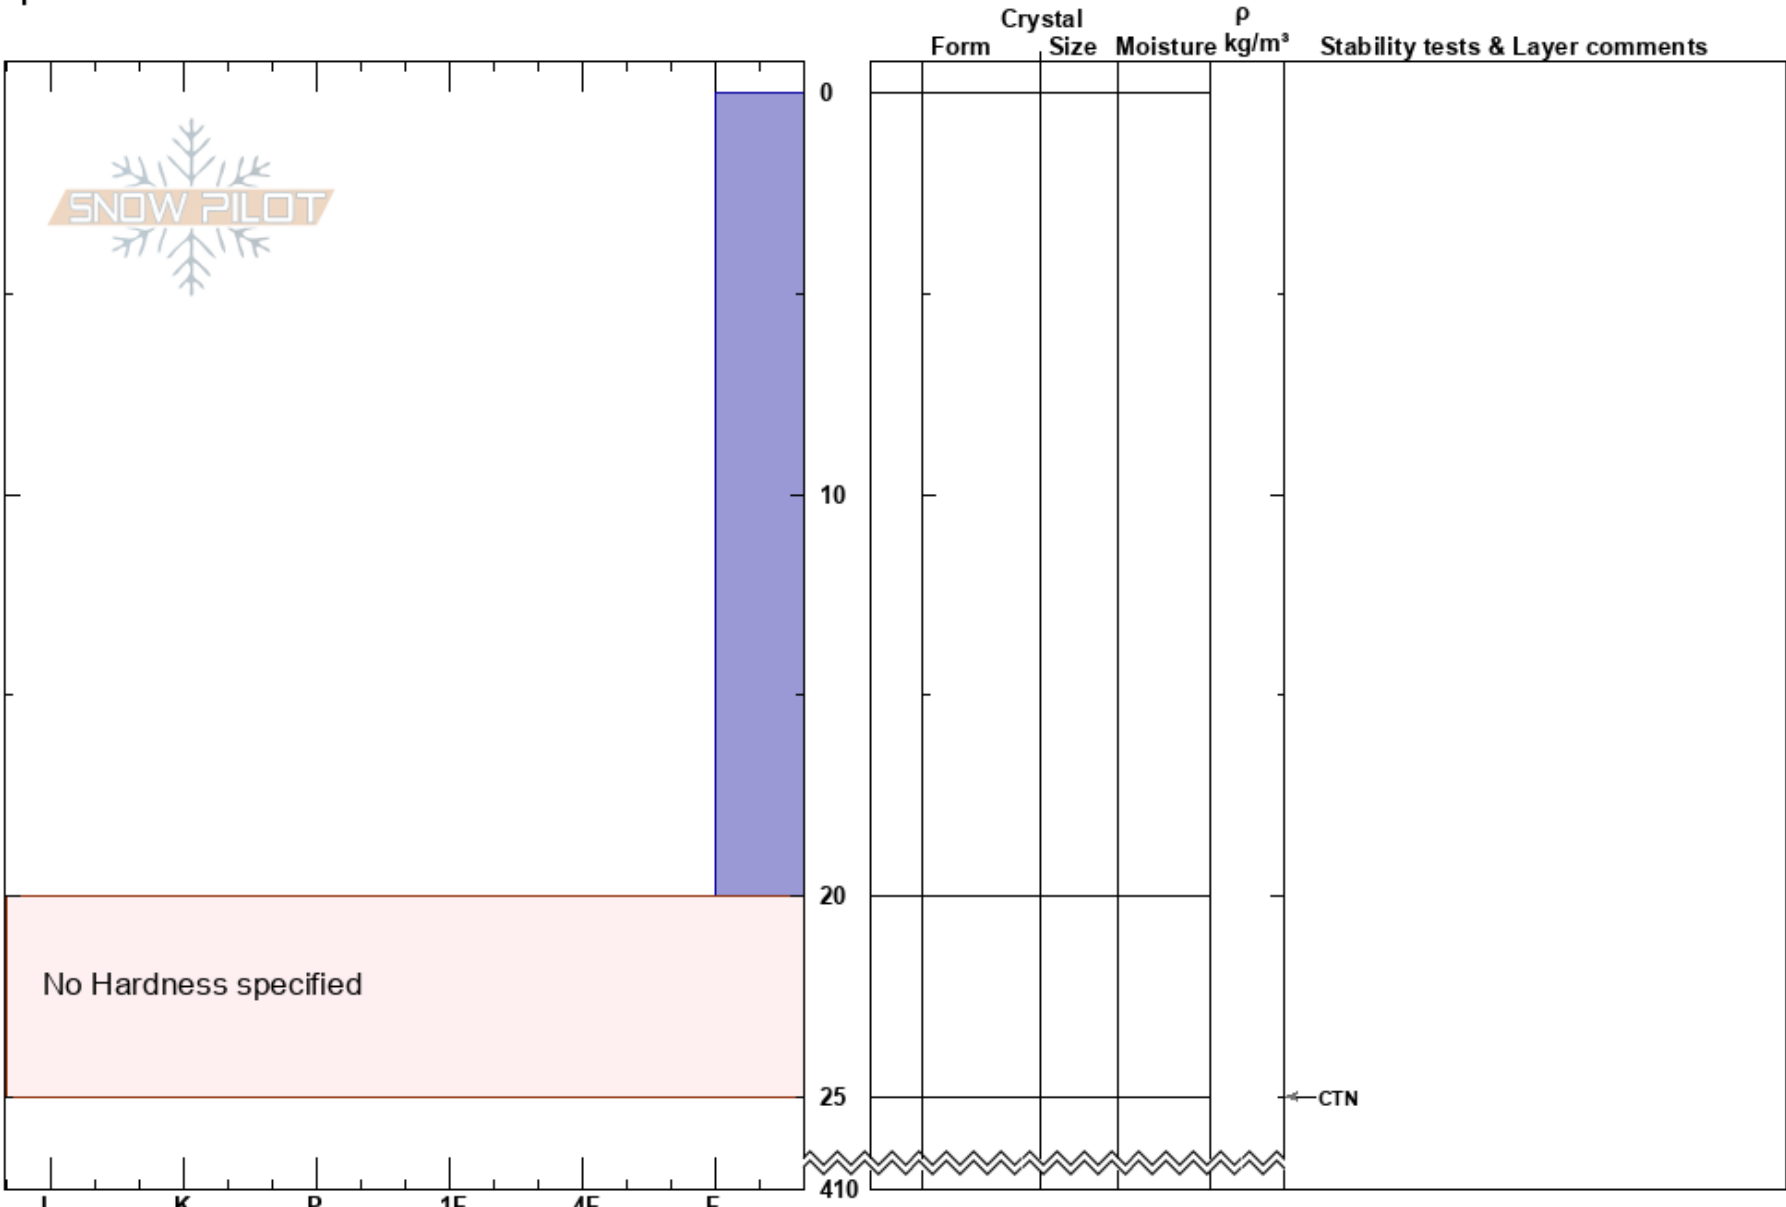

pipeline
Monashee
BC
Elevation: 1856 m
Aspect: NW
Specifics:

Craig Ellis
25/02/2022 - 09:00
Co-ord: 51.01155N, -118.40540W
Slope Angle: 34°
Wind Loading:

Stability:
Air Temperature: -10°C
Sky Cover: FEW
Precipitation: NO
Wind: Calm
HS: 410
PF: 40
PS: 30
Layer Notes: