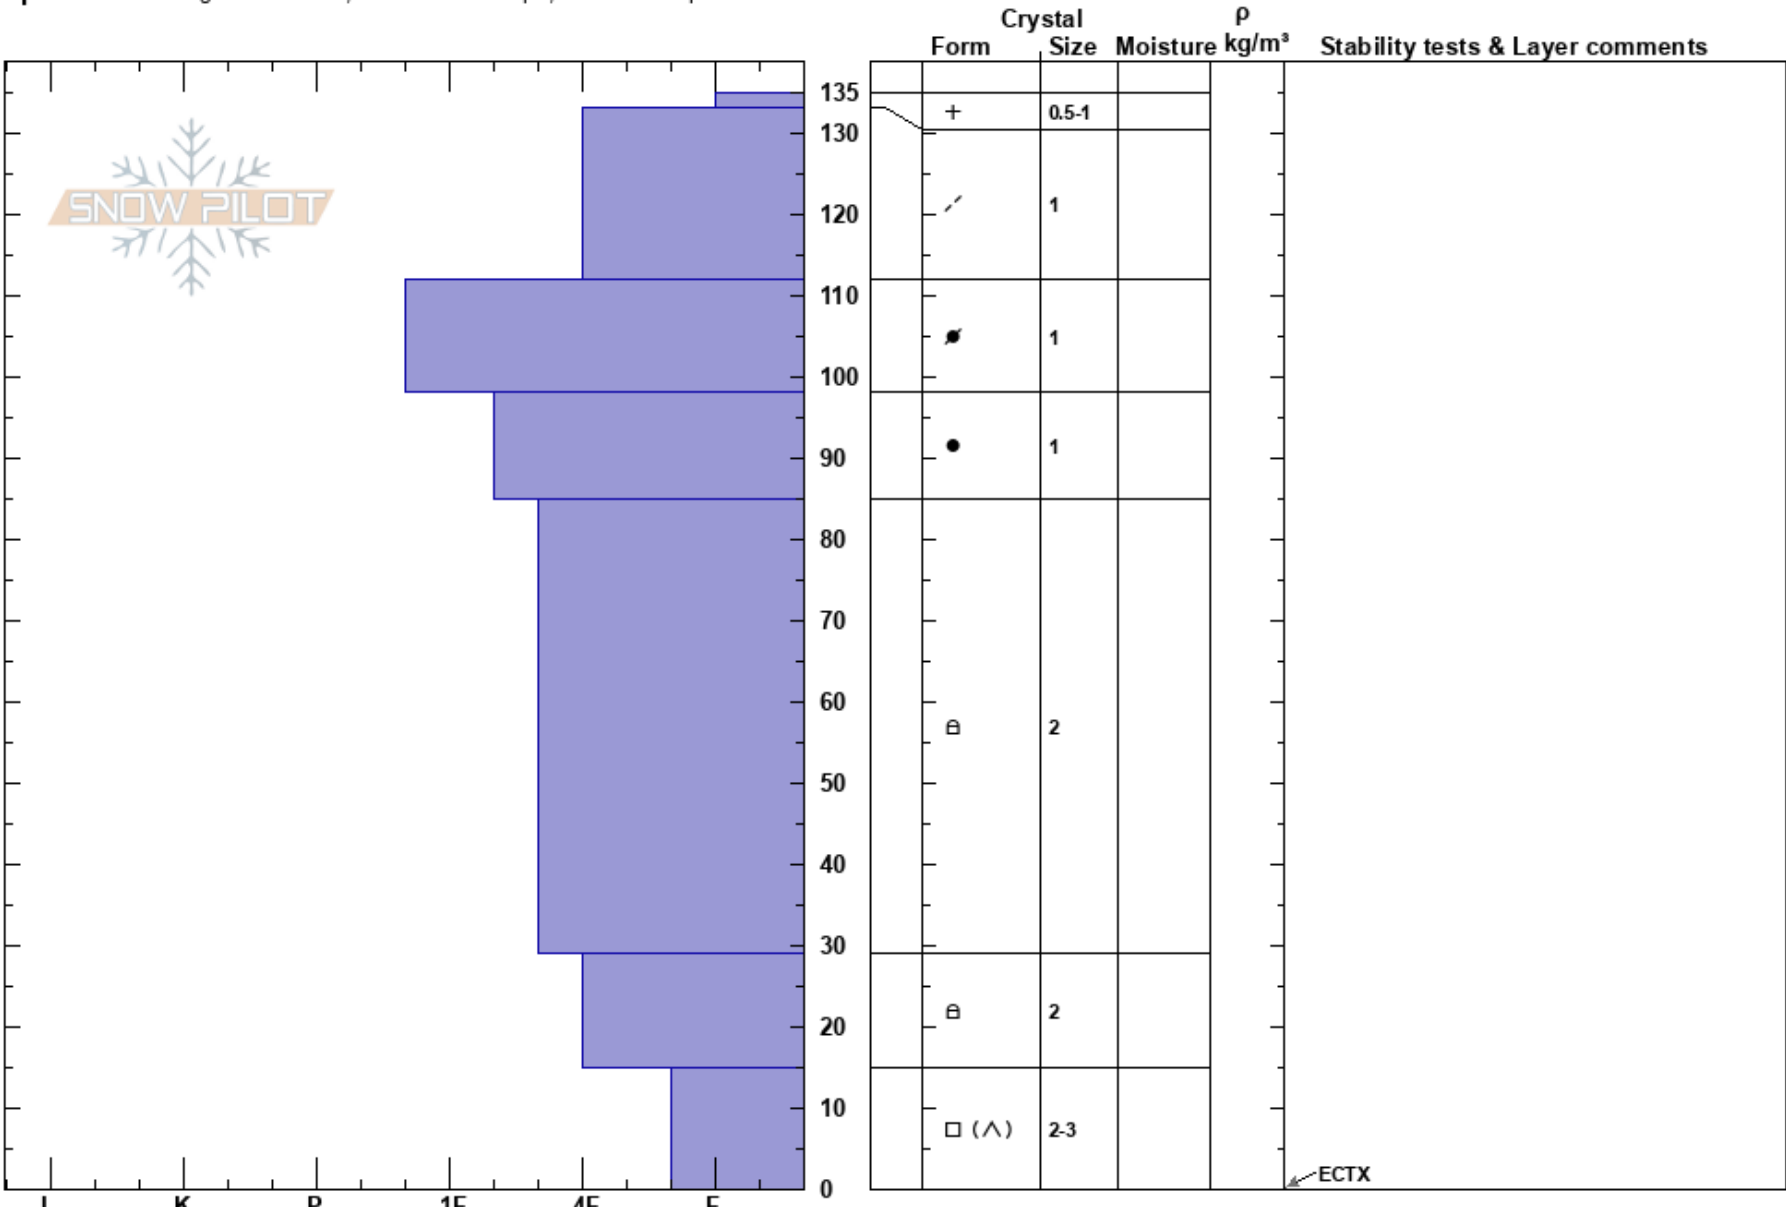

Upper Diagonal
 Bridger Range
 MT
 Elevation: 8619 ft
 Aspect:
 Specifics: Pit dug in a Ski Area; Ski tracks on slope; We skied slope

Bridger Bowl
 02/24/2022 - 2:00pm
 Co-ord: 45.80298N, -110.93235W
 Slope Angle:
 Wind Loading:

Stability:
 Air Temperature: -15°C
 Sky Cover: SCT
 Precipitation: NO
 Wind: Calm

HS: 135
 PF: 26
 PS: 13
 Layer Notes:

Notes: cottom