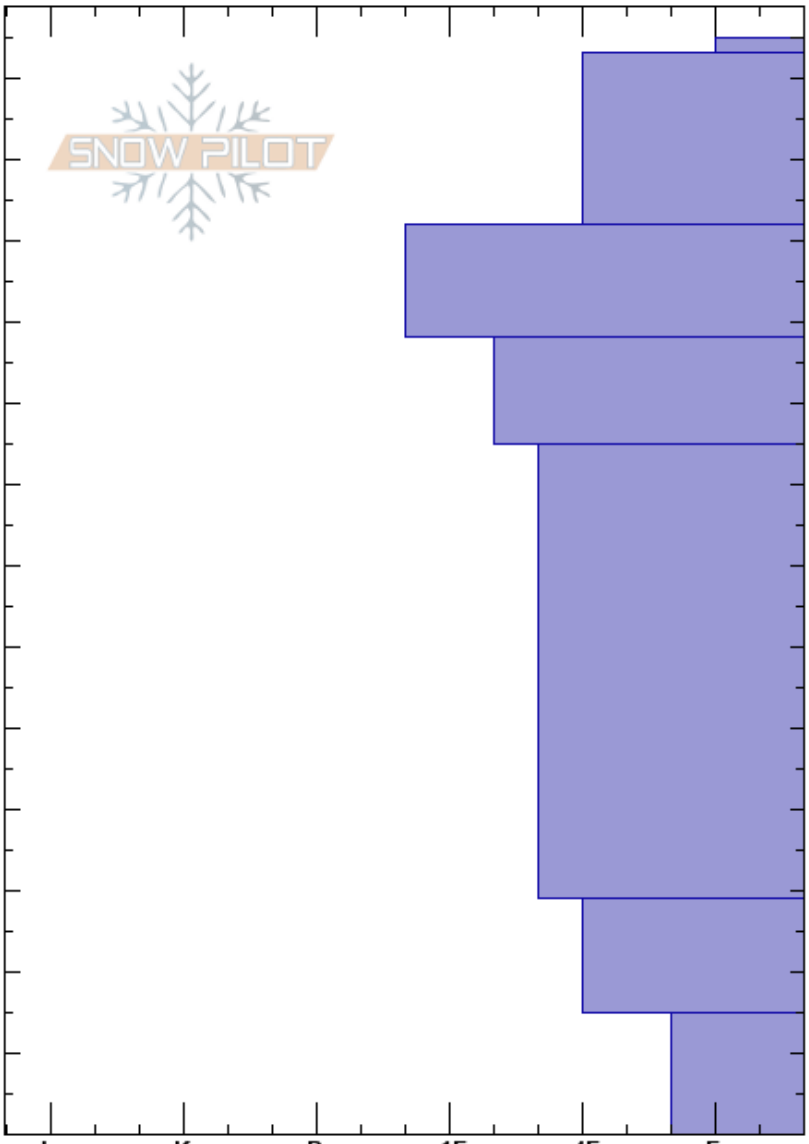

Upper Diagonal
 Bridger Range
 MT
 Elevation: 8619 ft
 Aspect:
 Specifics: Pit dug in a Ski Area; Ski tracks on slope; We skied slope

Bridger Bowl
 02/24/2022 - 2:00pm
 Co-ord: 45.80298N, -110.93235W
 Slope Angle:
 Wind Loading:

Stability:
 Air Temperature: -15°C
 Sky Cover: SCT
 Precipitation: NO
 Wind: Calm

HS: 135
 PF: 26
 PS: 13
 Layer Notes:

Depth (m)	Crystal		Moisture	ρ kg/m ³	Stability tests & Layer comments
	Form	Size			
135					
130	+	0.5-1			
120	/	1			
110	•	1			
100	•	1			
90	•	1			
80					
70					
60	⊖	2			
50					
40					
30					
20	⊖	2			
10	□ (^)	2-3			
0					ECTX