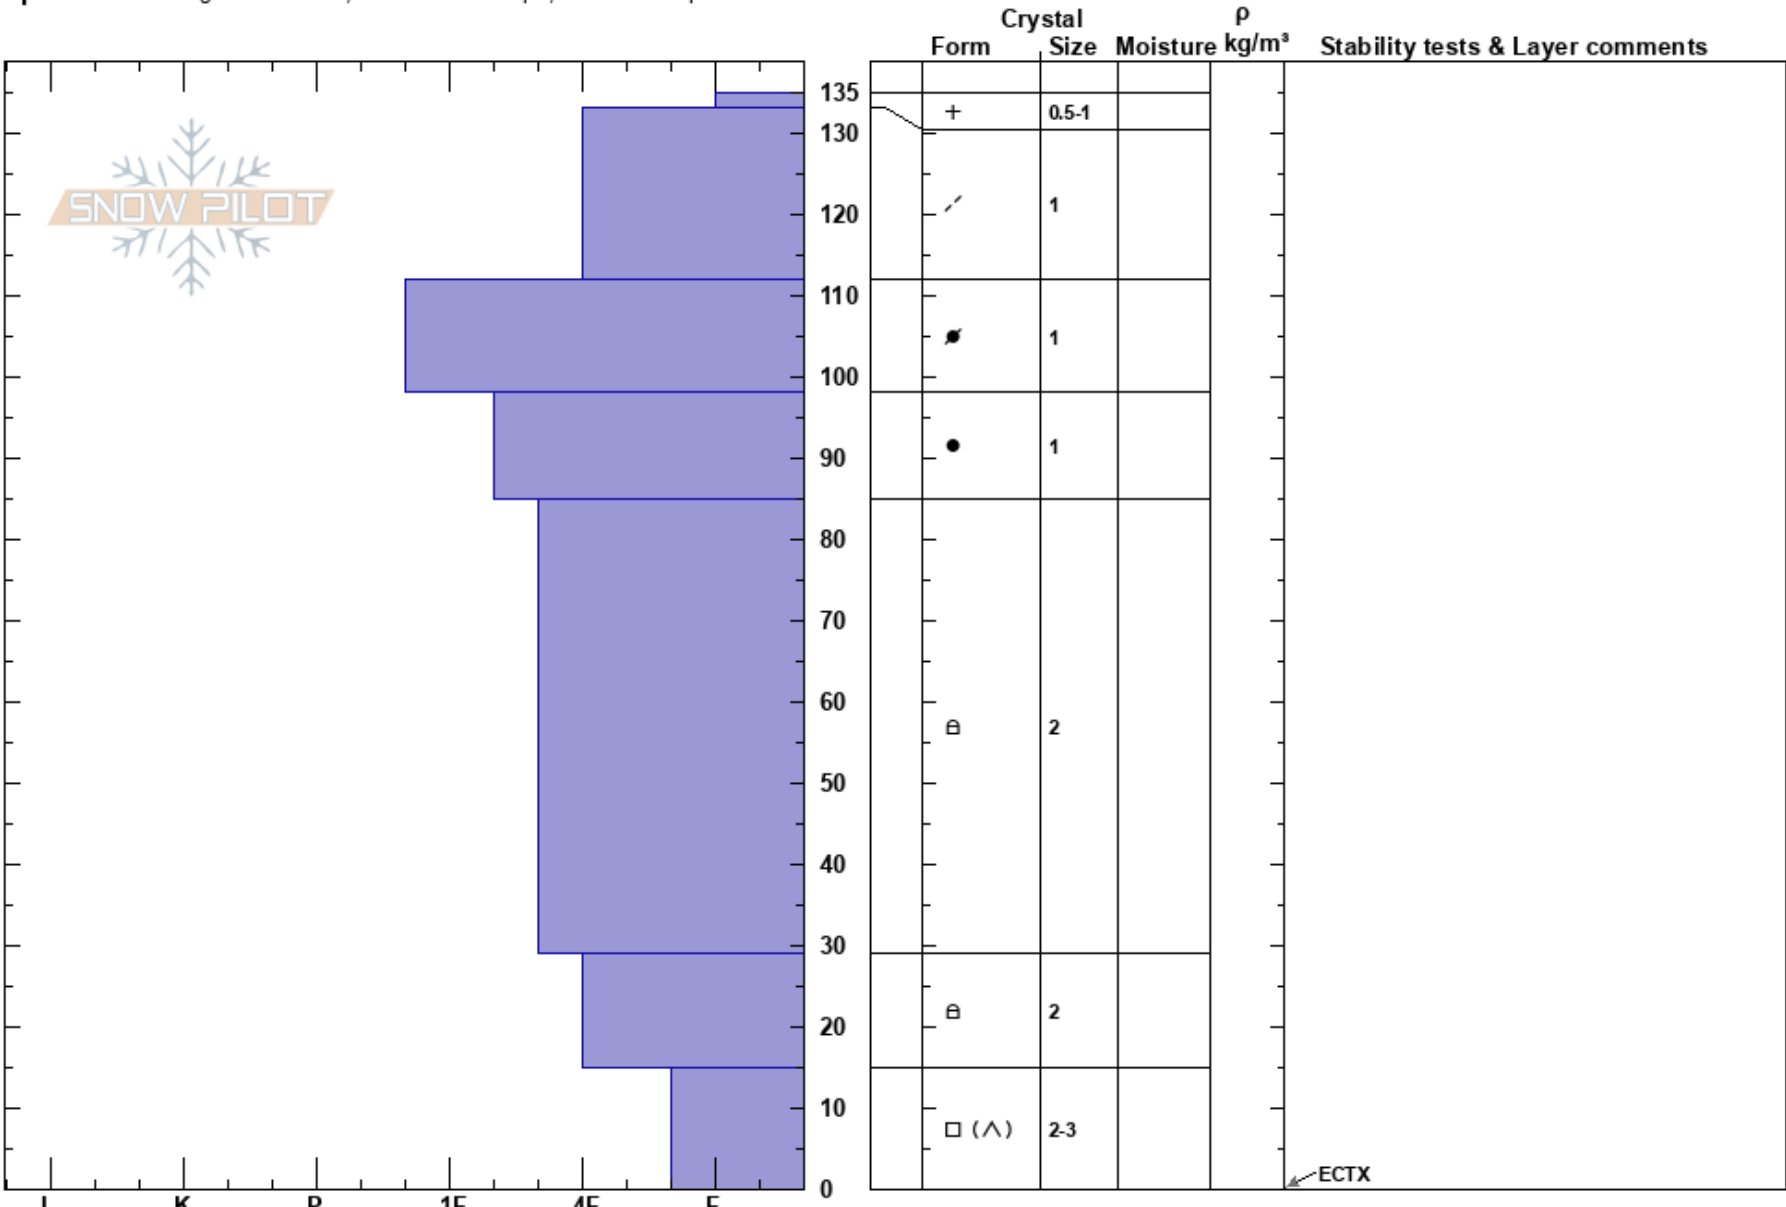

Upper Diagonal  
 Bridger Range  
 MT  
 Elevation: 8619 ft  
 Aspect:  
 Specifics: Pit dug in a Ski Area; Ski tracks on slope; We skied slope

Bridger Bowl  
 02/24/2022 - 2:00pm  
 Co-ord: 45.80298N, -110.93235W  
 Slope Angle:  
 Wind Loading:

Stability:  
 Air Temperature: -15°C  
 Sky Cover: SCT  
 Precipitation: NO  
 Wind: Calm

HS: 135  
 PF: 26  
 PS: 13  
 Layer Notes:

Notes: cottom