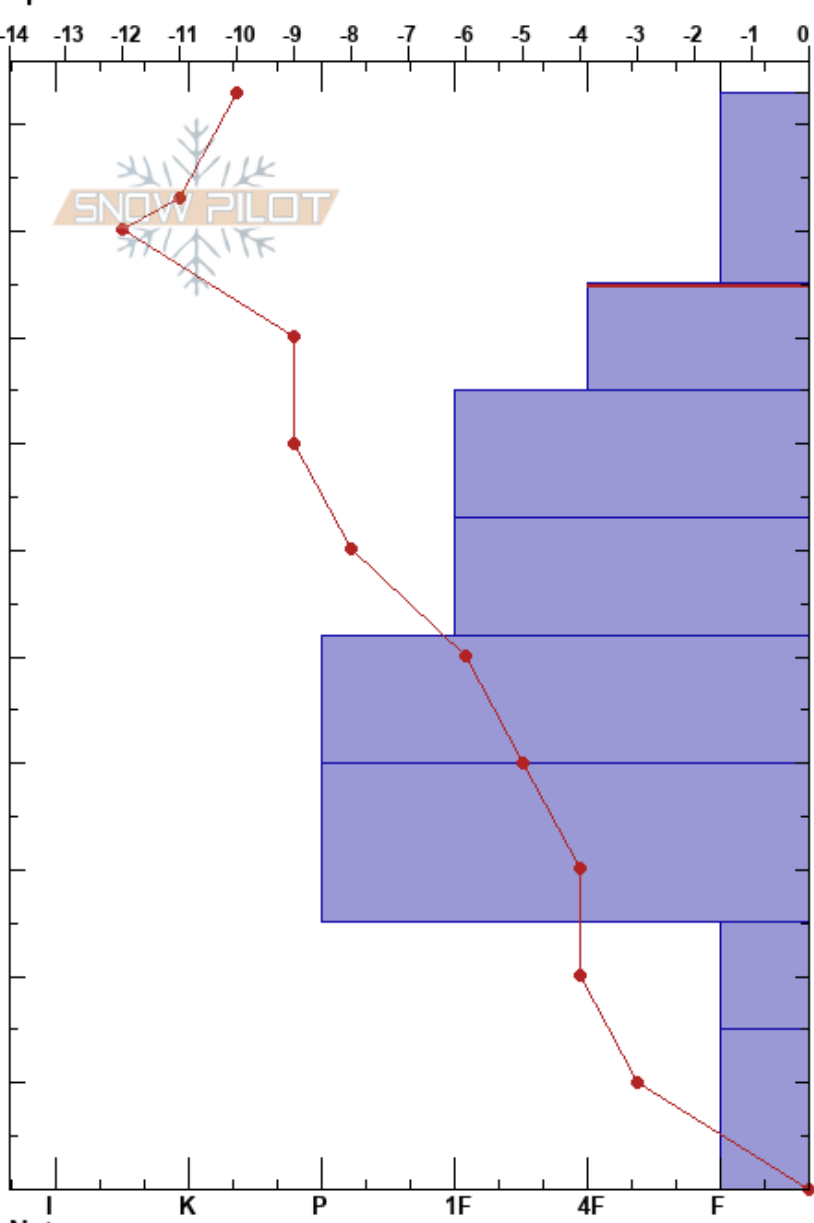

Mitchell, C  
 Tenmile Range  
 CO  
 Elevation: 11700 ft  
 Aspect: E  
 Specifics:

Clinton Mitchell  
 02/25/2022 - 10:15am  
 Co-ord: 39.46553N, -106.09485W  
 Slope Angle: 15°  
 Wind Loading: previous

Stability:  
 Air Temperature: -12°C  
 Sky Cover: BKN  
 Precipitation: S-1  
 Wind: W Calm

HS: 103  
 PF: 24 85-75cm: Problematic layer  
 PS: 8

Form	Crystal Size	Moisture	$\rho$ kg/m <sup>3</sup>	Stability tests & Layer comments
/	0.3			
/	0.5-1			
☐	1			← PST92/100 (Arr) @85cm ← CT4 @85cm ← CT6 @85cm
☐	1			← CT13 @63cm
☐	1			
☐	1			
☐	1			← STM @25cm
☐	2.4			
△	4.6			← ECTX