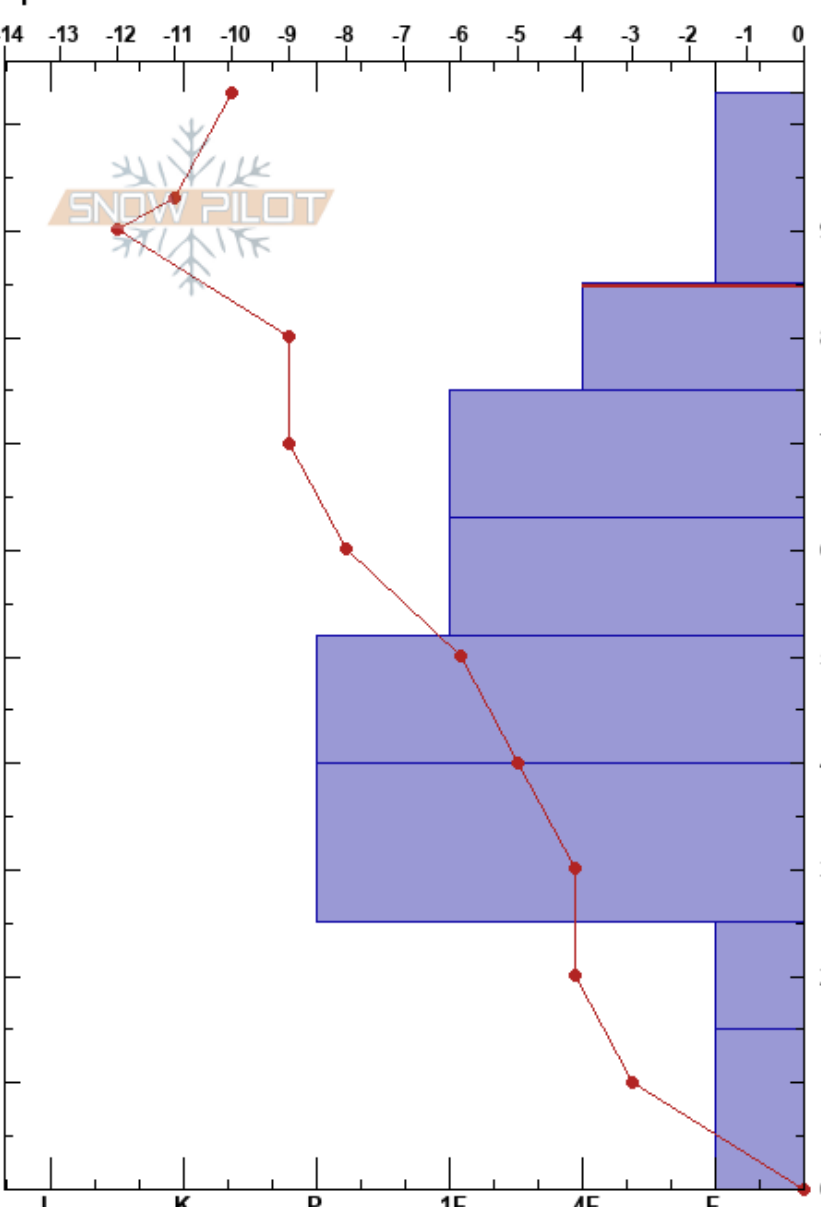

Mitchell, C
 Tenmile Range
 CO
 Elevation: 11700 ft
 Aspect: E
 Specifics:

Clinton Mitchell
 02/25/2022 - 10:15am
 Co-ord: 39.46553N, -106.09485W
 Slope Angle: 15°
 Wind Loading: previous

Stability:
 Air Temperature: -12°C
 Sky Cover: BKN
 Precipitation: S-1
 Wind: W Calm

HS: 103
 PF: 24
 PS: 8
 85-75cm: Problematic layer

Form	Crystal Size	Moisture	ρ kg/m ³	Stability tests & Layer comments
/	0.3			
/	0.5-1			
☐	1			← PST92/100 (Arr) @85cm ← CT4 @85cm ← CT6 @85cm
☐	1			← CT13 @63cm
☐	1			
☐	1			
☐	1			← STM @25cm
☐	2.4			
△	4.6			← ECTX