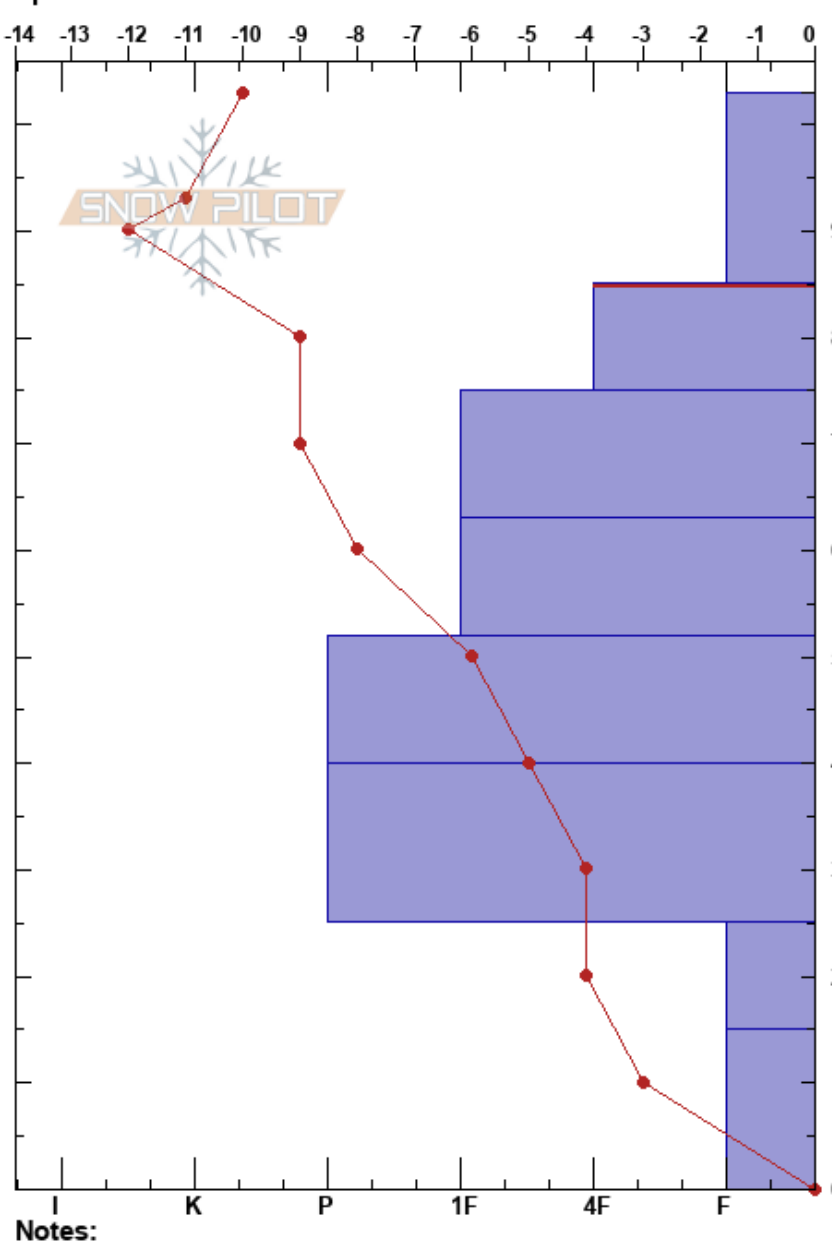

Mitchell, C  
 Tenmile Range  
 CO  
 Elevation: 11700 ft  
 Aspect: E  
 Specifics:

Clinton Mitchell  
 02/25/2022 - 10:15am  
 Co-ord: 39.46553N, -106.09485W  
 Slope Angle: 15°  
 Wind Loading: previous

Stability:  
 Air Temperature: -12°C  
 Sky Cover: BKN  
 Precipitation: S-1  
 Wind: W Calm

HS: 103  
 PF: 24  
 PS: 8  
 85-75cm: Problematic layer

Form	Crystal Size	Moisture	$\rho$ kg/m <sup>3</sup>	Stability tests & Layer comments
/	0.3			
/	0.5-1			
☐	1			← PST92/100 (Arr) @85cm ← CT4 @85cm ← CT6 @85cm
☐	1			← CT13 @63cm
☐	1			
☐	1			
☐	1			← STM @25cm
☐	2.4			
△	4.6			← ECTX