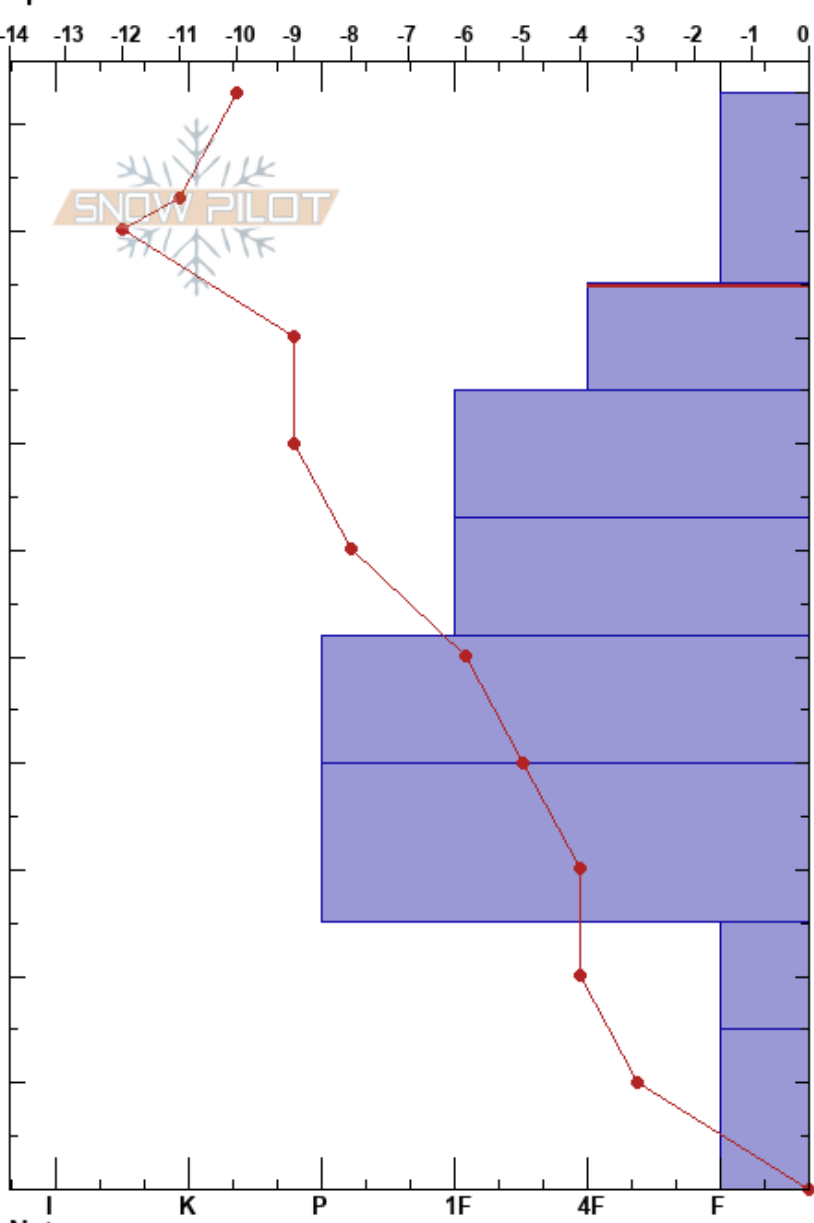

Mitchell, C
 Tenmile Range
 CO
 Elevation: 11700 ft
 Aspect: E
 Specifics:

Clinton Mitchell
 02/25/2022 - 10:15am
 Co-ord: 39.46553N, -106.09485W
 Slope Angle: 15°
 Wind Loading: previous

Stability:
 Air Temperature: -12°C
 Sky Cover: BKN
 Precipitation: S-1
 Wind: W Calm

HS: 103
 PF: 24 85-75cm: Problematic layer
 PS: 8

Elevation (m)	Crystal		Moisture	ρ kg/m ³	Stability tests & Layer comments
	Form	Size			
103	/	0.3			
100					
90	/	0.5-1			
80	☐	1			← PST92/100 (Arr) @85cm ← CT4 @85cm ← CT6 @85cm
70	☐	1			
60	☐	1			← CT13 @63cm
50	☐	1			
40	☐	1			
30	☐	1			← STM @25cm
20	☐	2.4			
10	△	4.6			
0					← ECTX