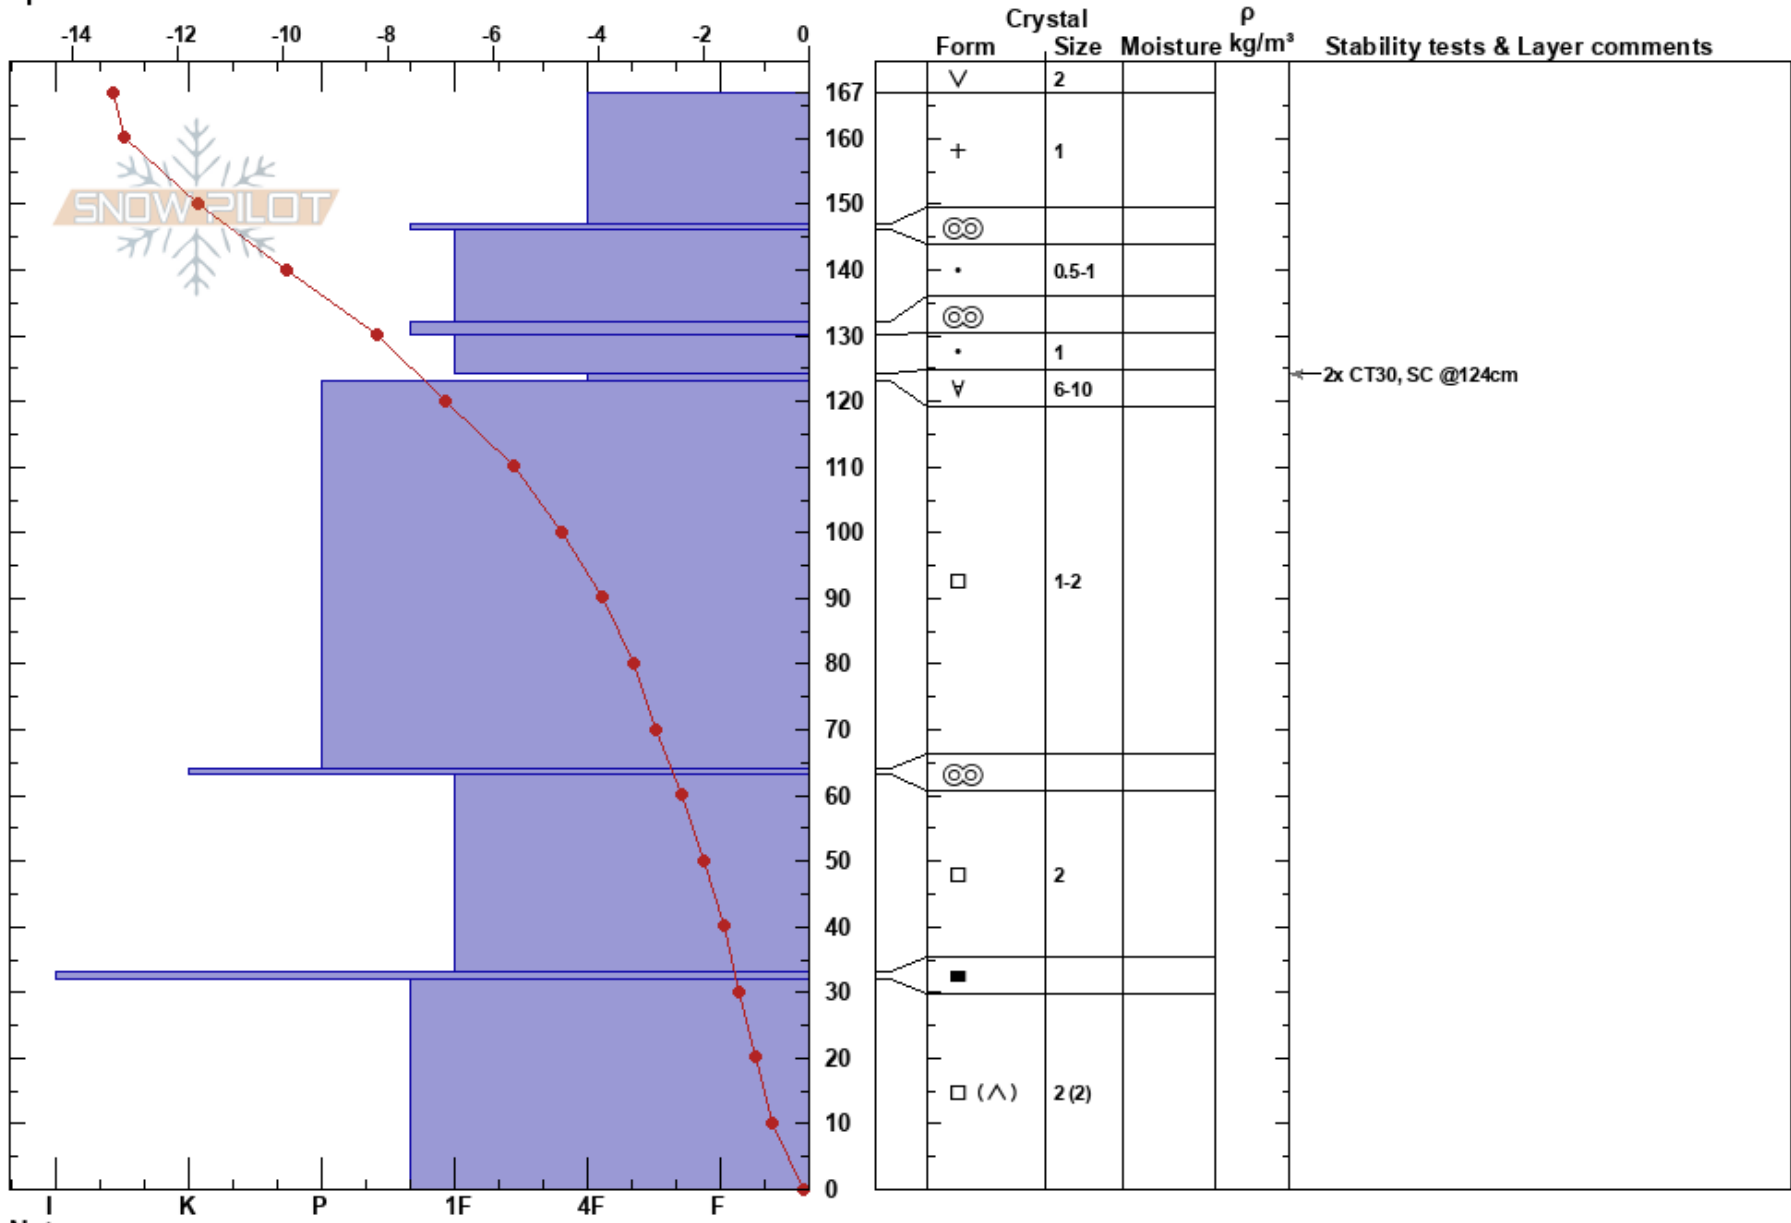

Crystal
 Columbia Mountains
 BC
 Elevation: 2000 m
 Aspect:
 Specifics:

Kit Nilsson
 25/02/2022 - 14:00
 Co-ord:
 Slope Angle: 0°
 Wind Loading:

Stability:
 Air Temperature: -7.5°C PF: 30
 Sky Cover: CLR
 Precipitation: NO
 Wind: Calm

HS: 167
 Layer Notes:

Notes: