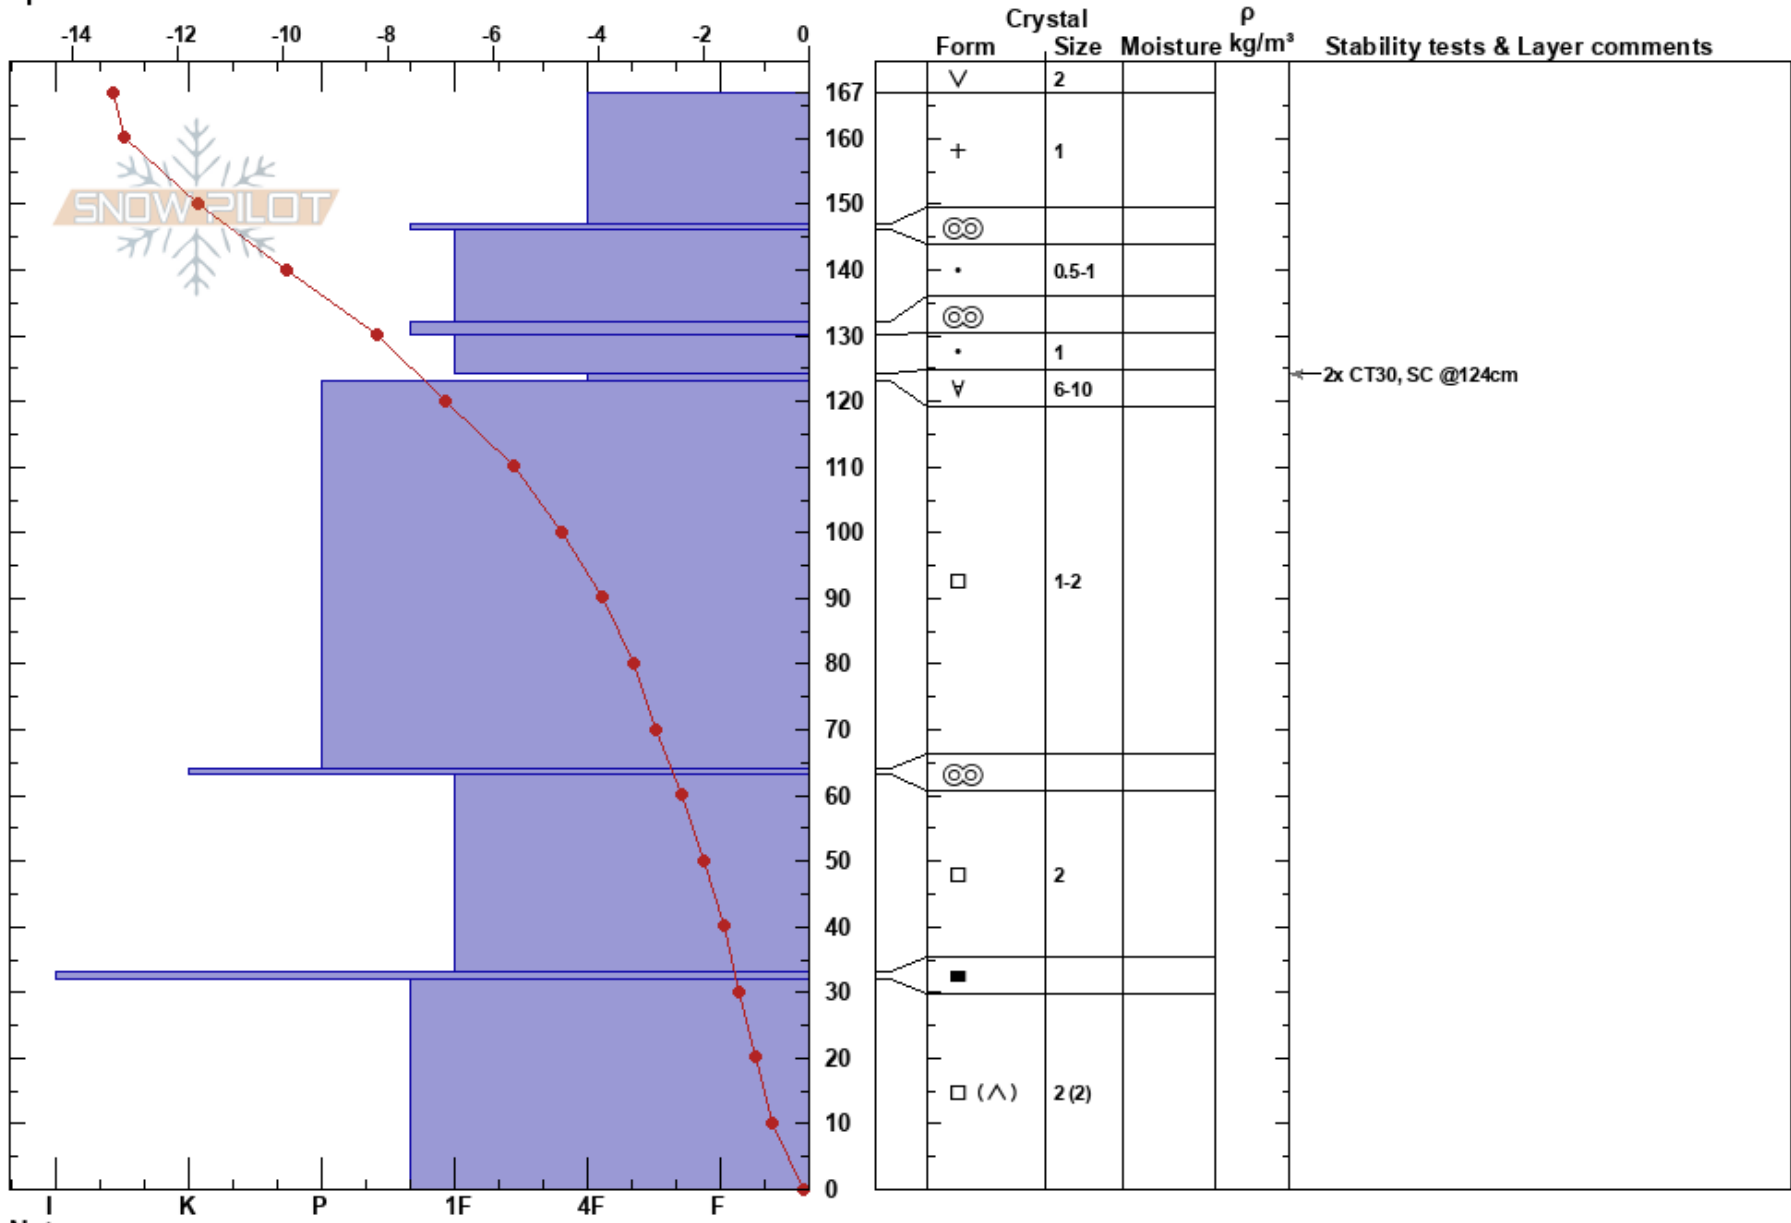

Crystal  
 Columbia Mountains  
 BC  
 Elevation: 2000 m  
 Aspect:  
 Specifics:

Kit Nilsson  
 25/02/2022 - 14:00  
 Co-ord:  
 Slope Angle: 0°  
 Wind Loading:

Stability:  
 Air Temperature: -7.5°C PF: 30  
 Sky Cover: CLR  
 Precipitation: NO  
 Wind: Calm

Layer Notes:

Notes: