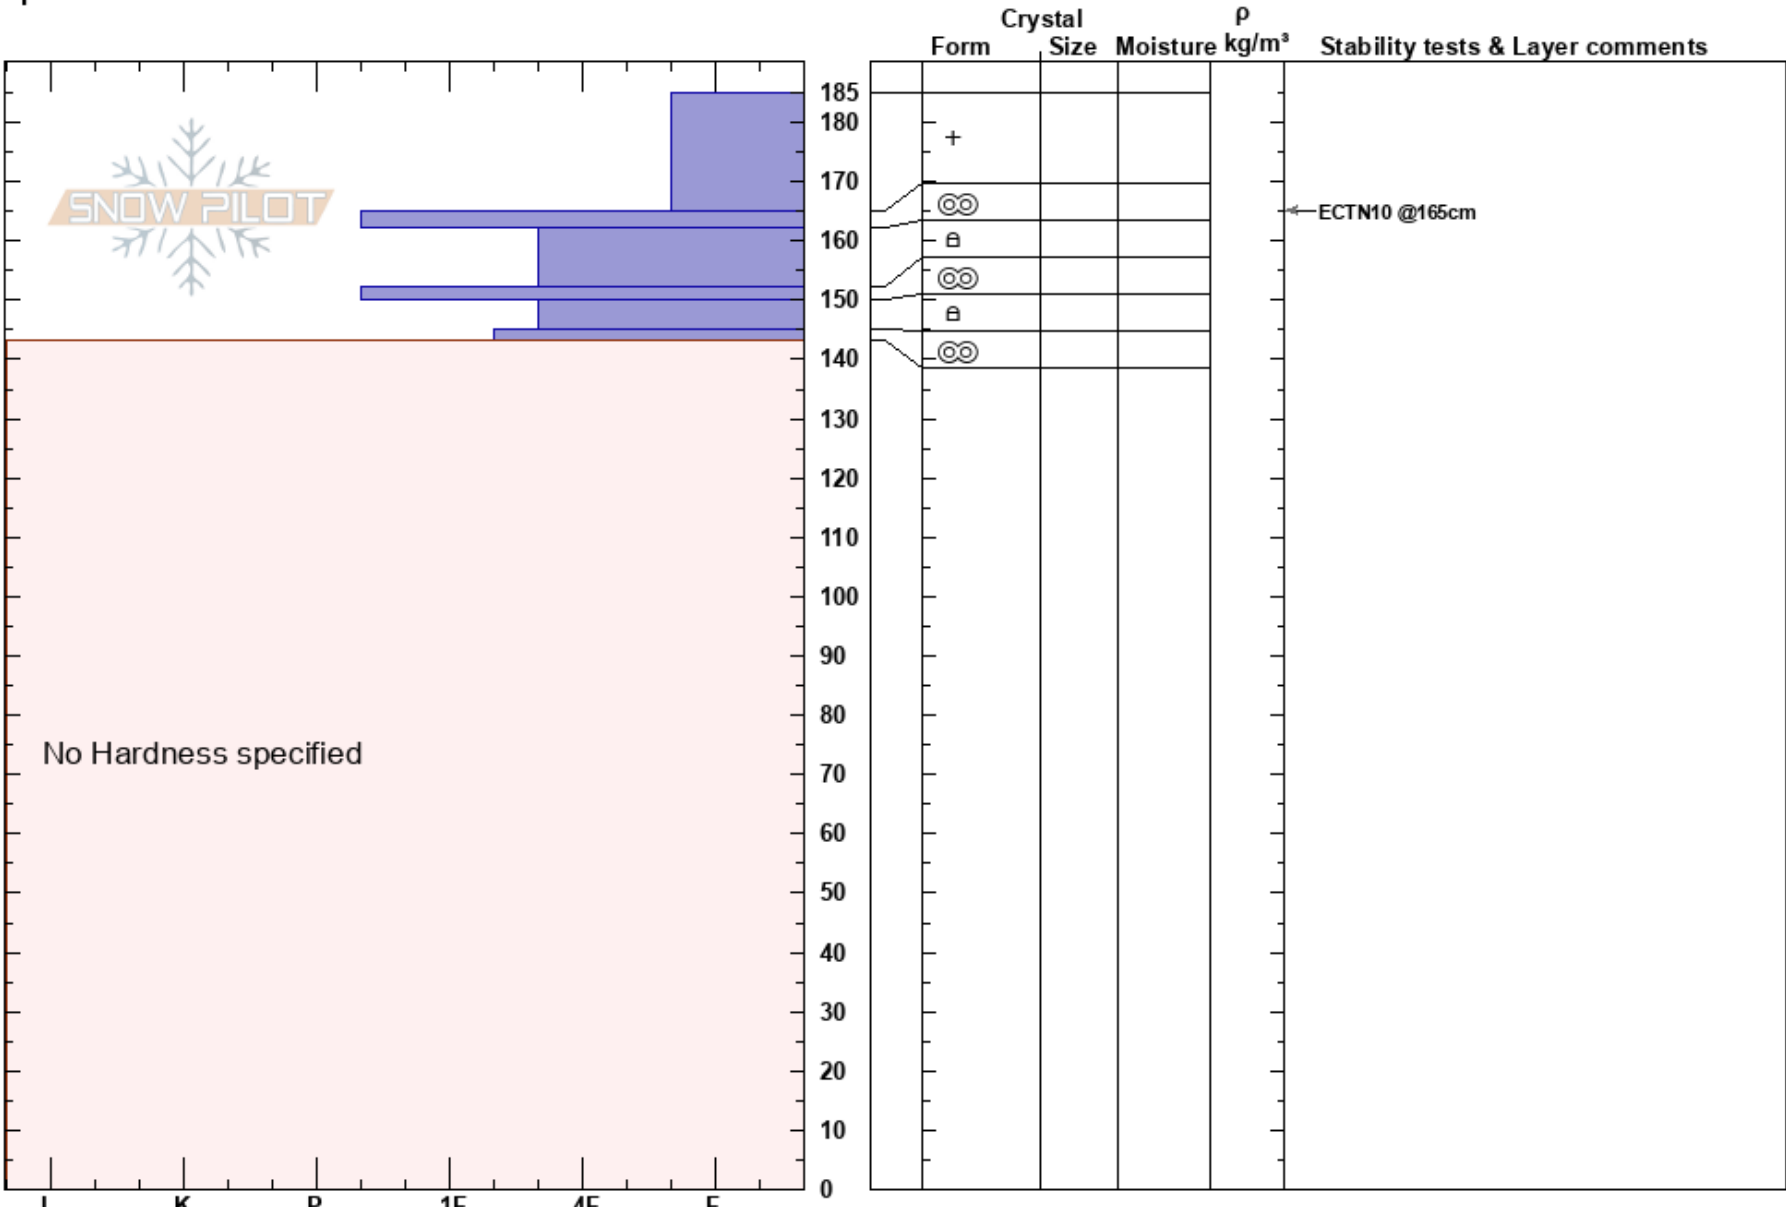

Sylvan Pass path #1  
 Absaroka  
 WY  
 Elevation: 8800 ft  
 Aspect: S  
 Specifics:

Shane Rathbun  
 02/25/2022 - 12:00pm  
 Co-ord: 44.46809N, -110.13060W  
 Slope Angle: 30°  
 Wind Loading: yes

Stability:  
 Air Temperature:  
 Sky Cover: FEW  
 Precipitation: NO  
 Wind: W Light Breeze

HS: 185

Layer Notes:

Notes: