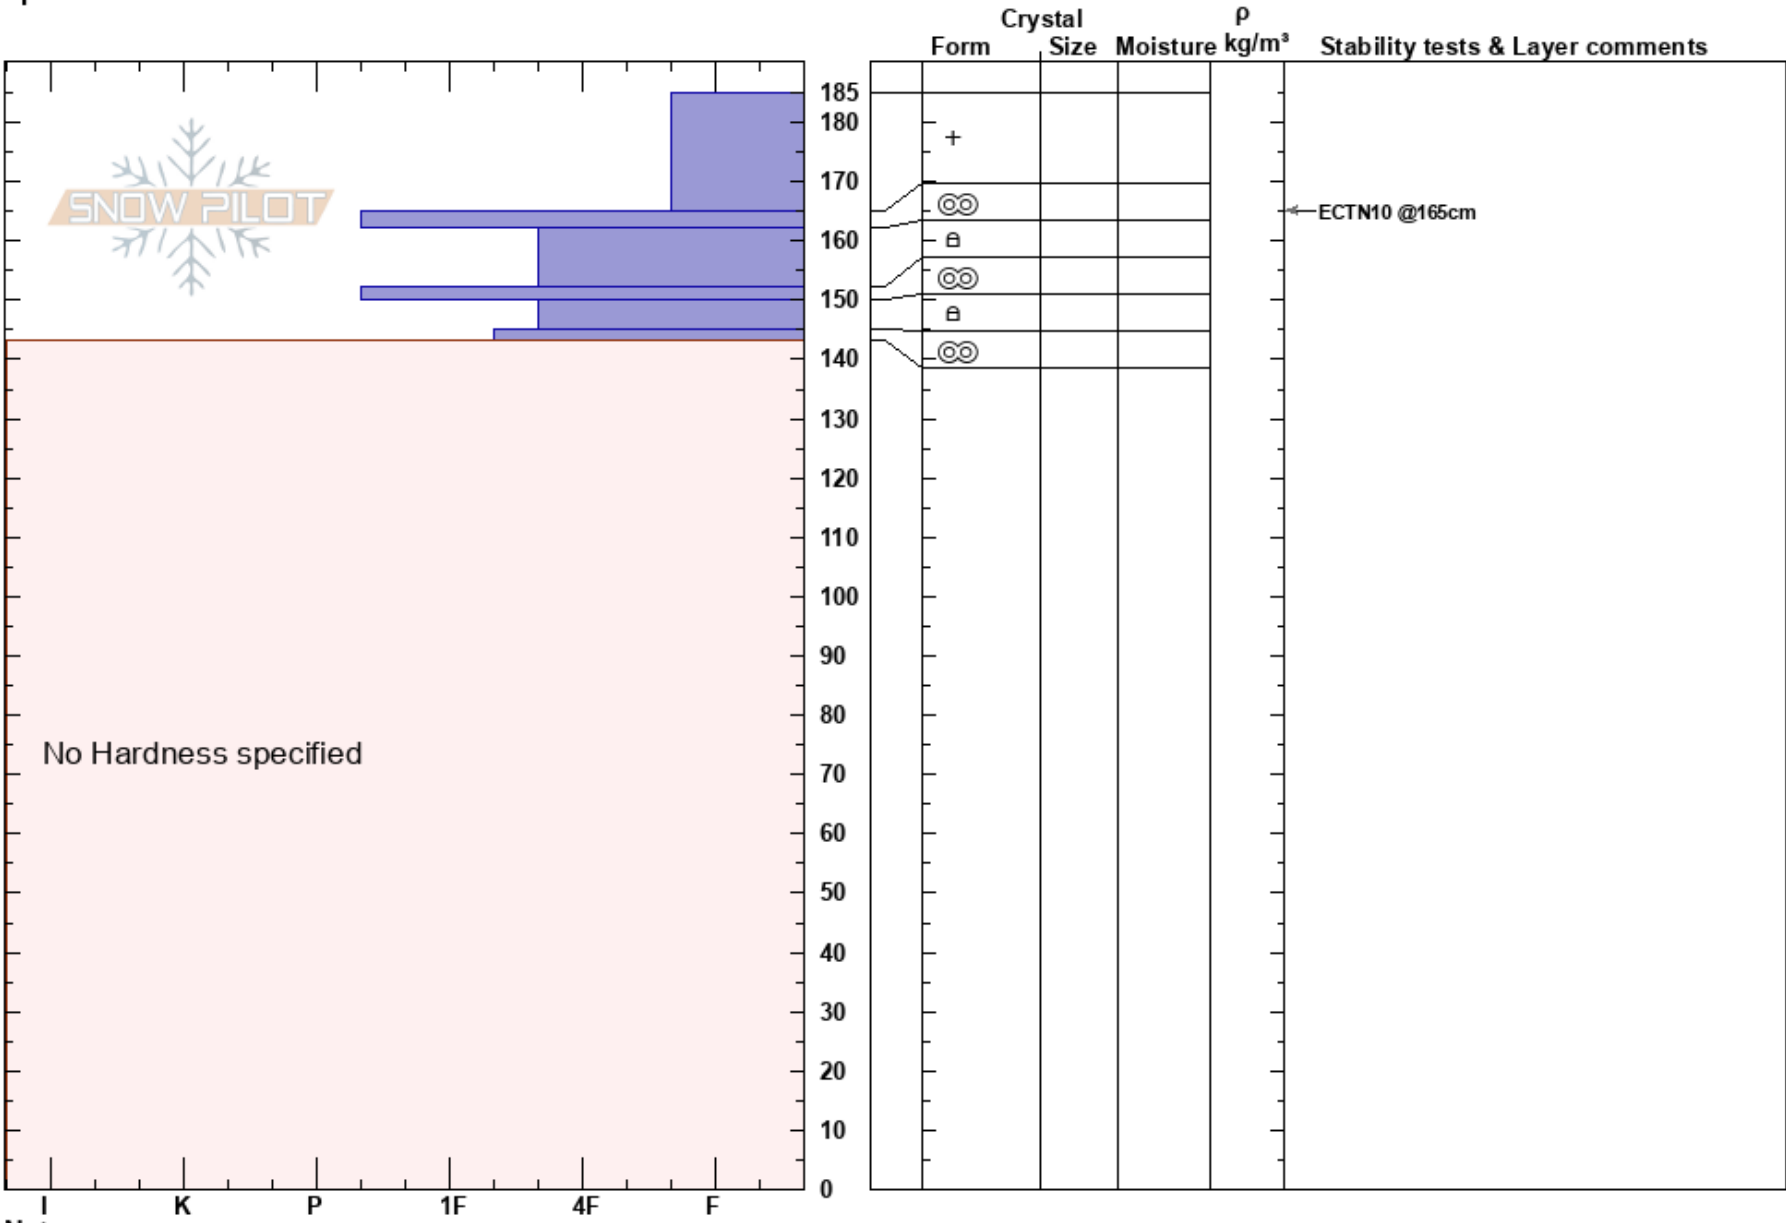

Sylvan Pass path #1  
 Absaroka  
 WY  
 Elevation: 8800 ft  
 Aspect: S  
 Specifics:

Shane Rathbun  
 02/25/2022 - 12:00pm  
 Co-ord: 44.46809N, -110.13060W  
 Slope Angle: 30°  
 Wind Loading: yes

Stability:  
 Air Temperature:  
 Sky Cover: FEW  
 Precipitation: NO  
 Wind: W Light Breeze

HS: 185

Layer Notes:

Notes: