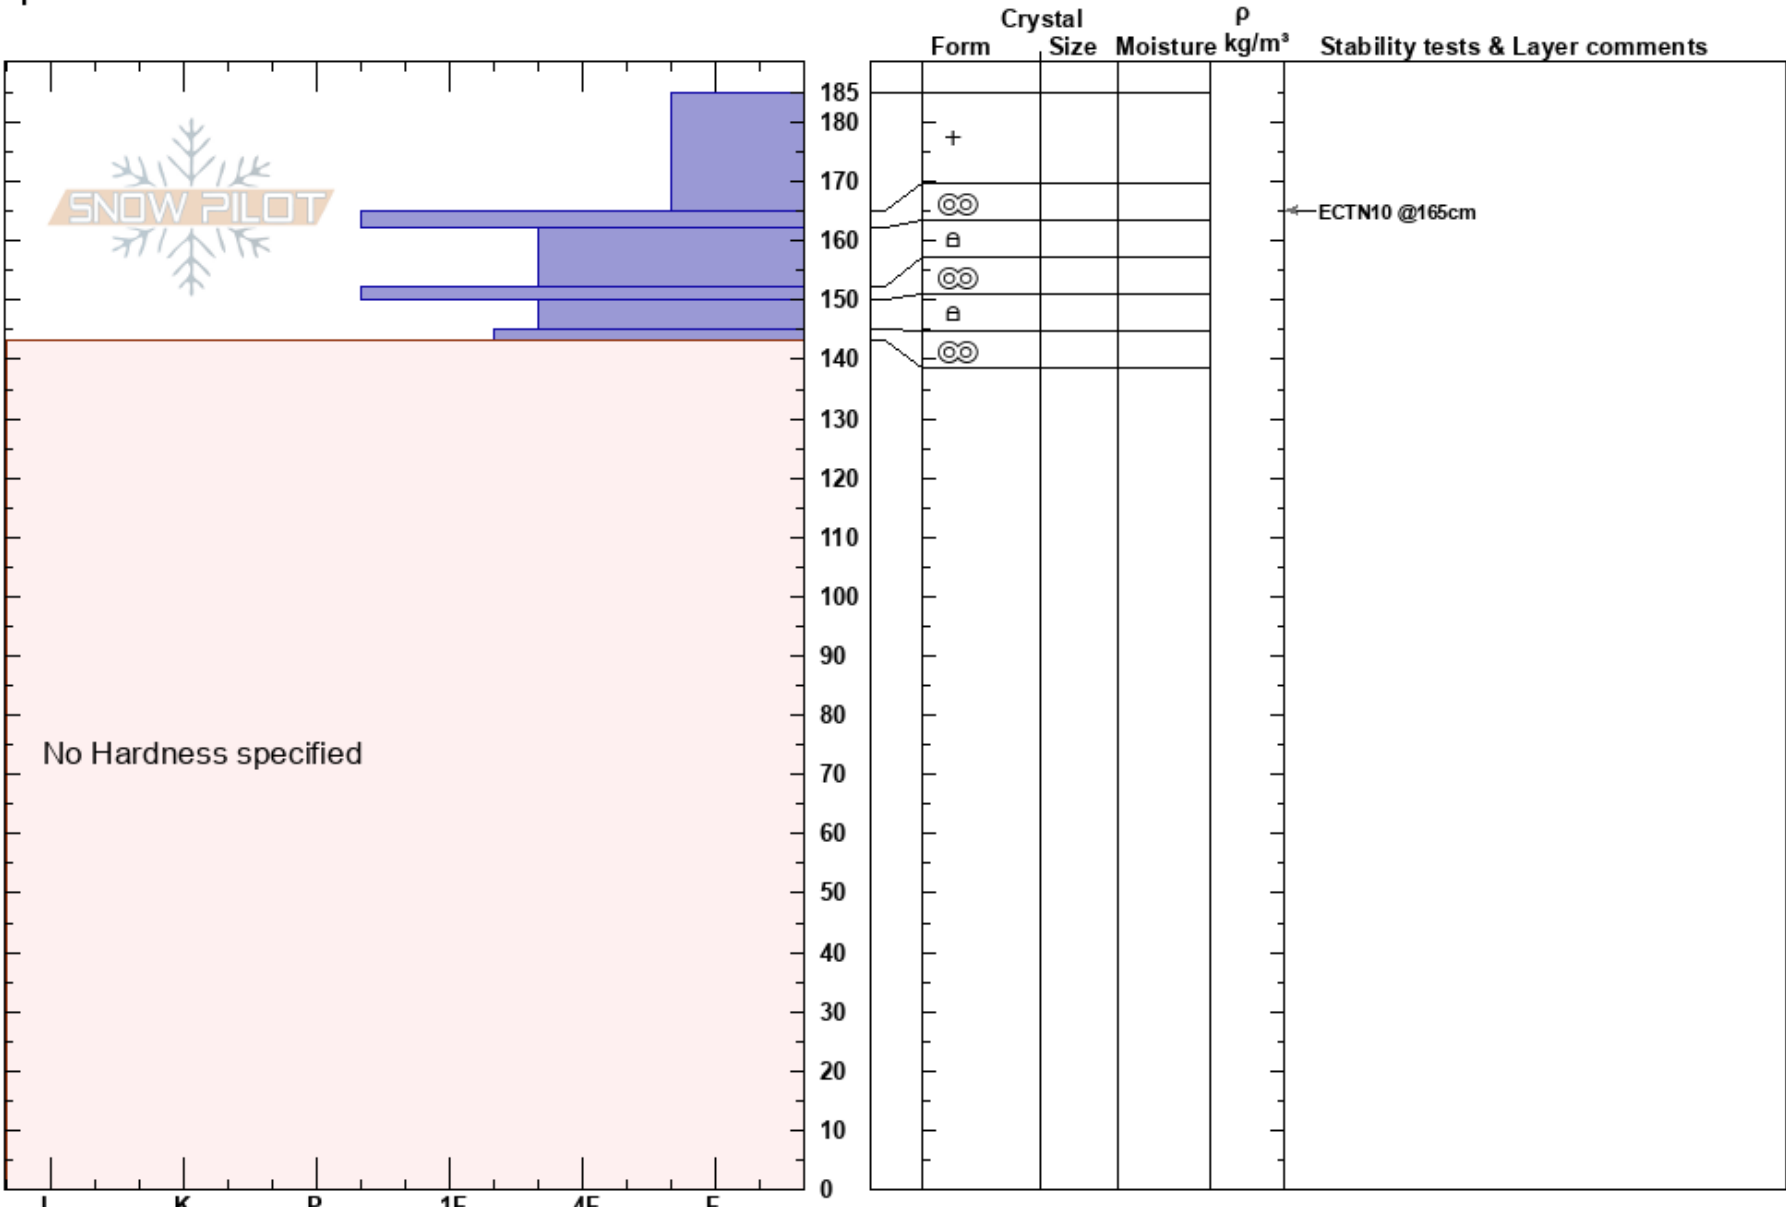

Sylvan Pass path #1
 Absaroka
 WY
 Elevation: 8800 ft
 Aspect: S
 Specifics:

Shane Rathbun
 02/25/2022 - 12:00pm
 Co-ord: 44.46809N, -110.13060W
 Slope Angle: 30°
 Wind Loading: yes

Stability:
 Air Temperature:
 Sky Cover: FEW
 Precipitation: NO
 Wind: W Light Breeze

HS: 185

Layer Notes:

Notes: