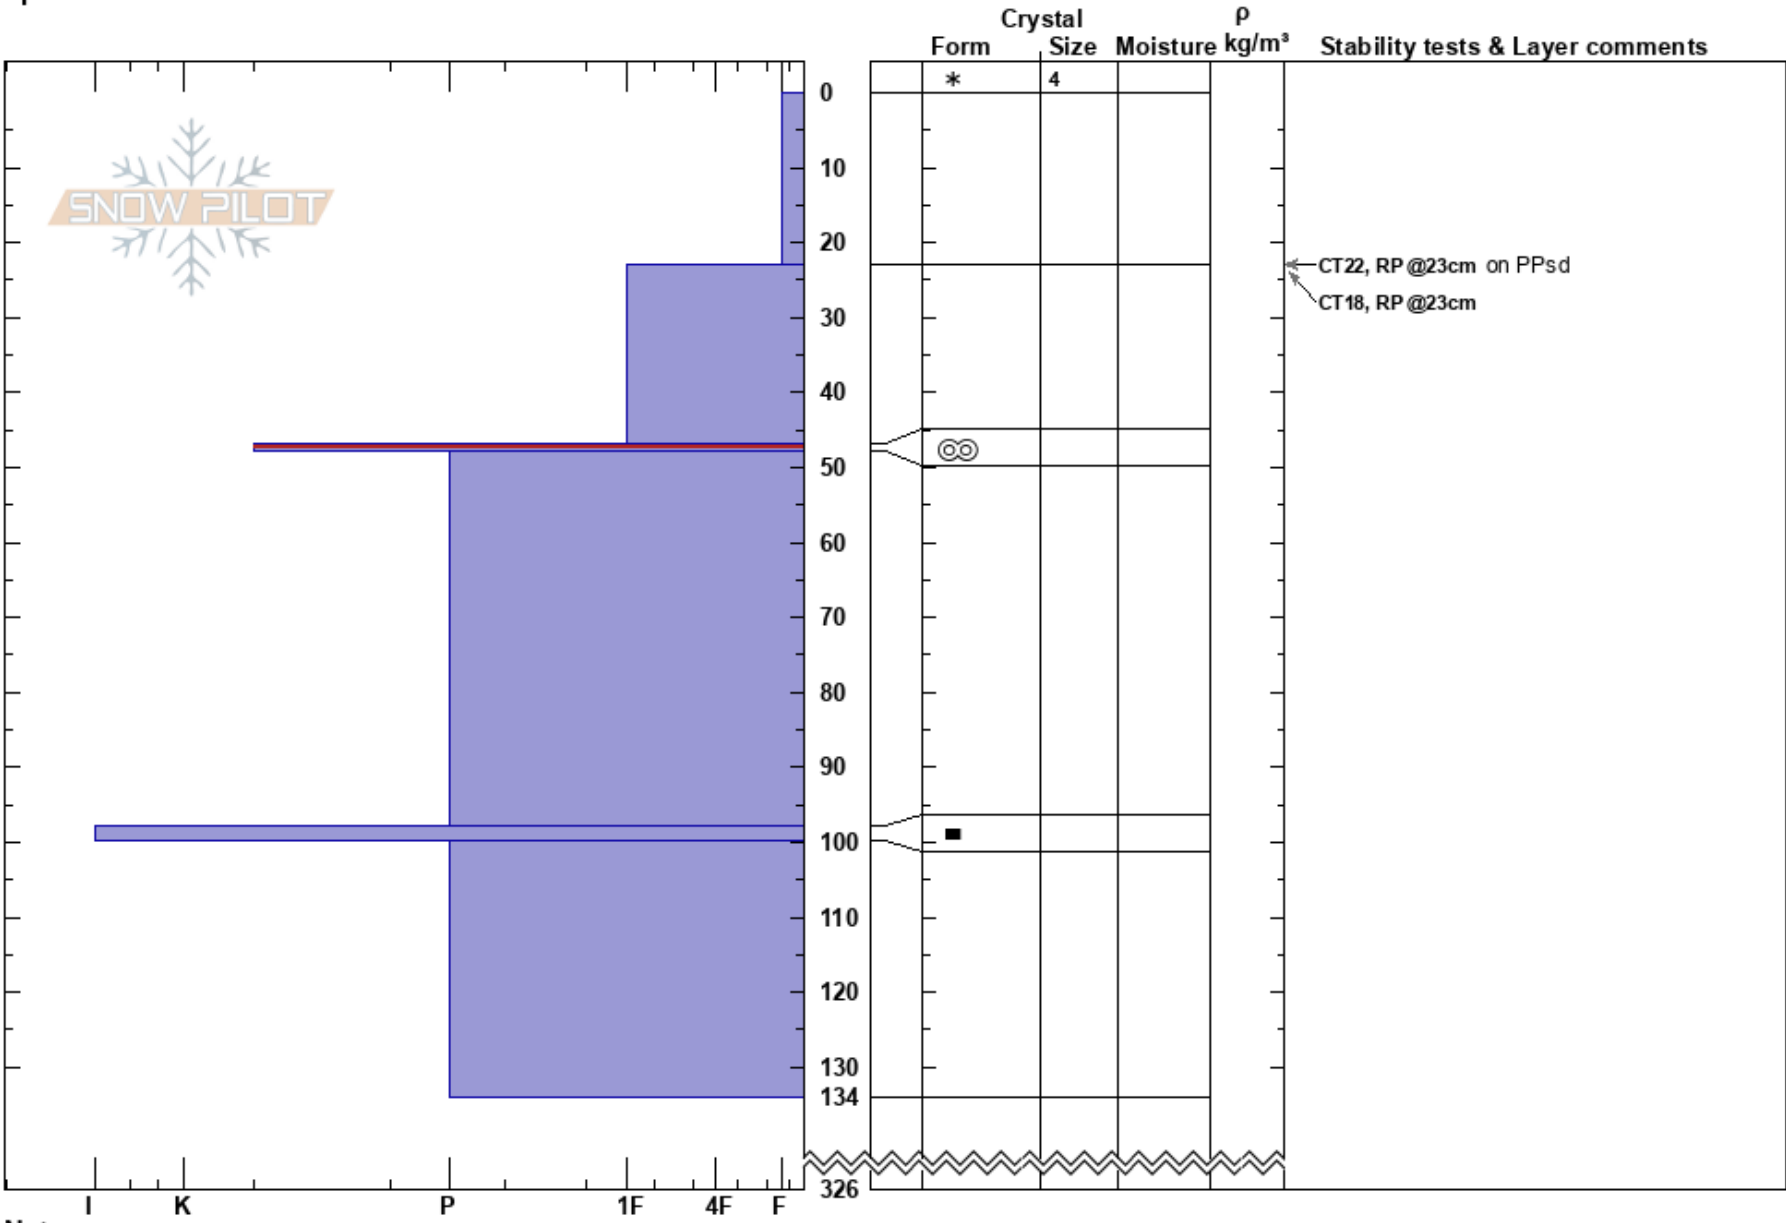

20220225 Cave Right
 Monashee
 BC
 Elevation: 2100 m
 Aspect: W
 Specifics:

Monashee Powder
 25/02/2022 - 12:25
 Co-ord:
 Slope Angle: 32°
 Wind Loading:

Stability:
 Air Temperature:
 Sky Cover: OVC
 Precipitation: NO
 Wind:

HS:326
 Layer Notes:
 47-48cm: Problematic layer

Notes: