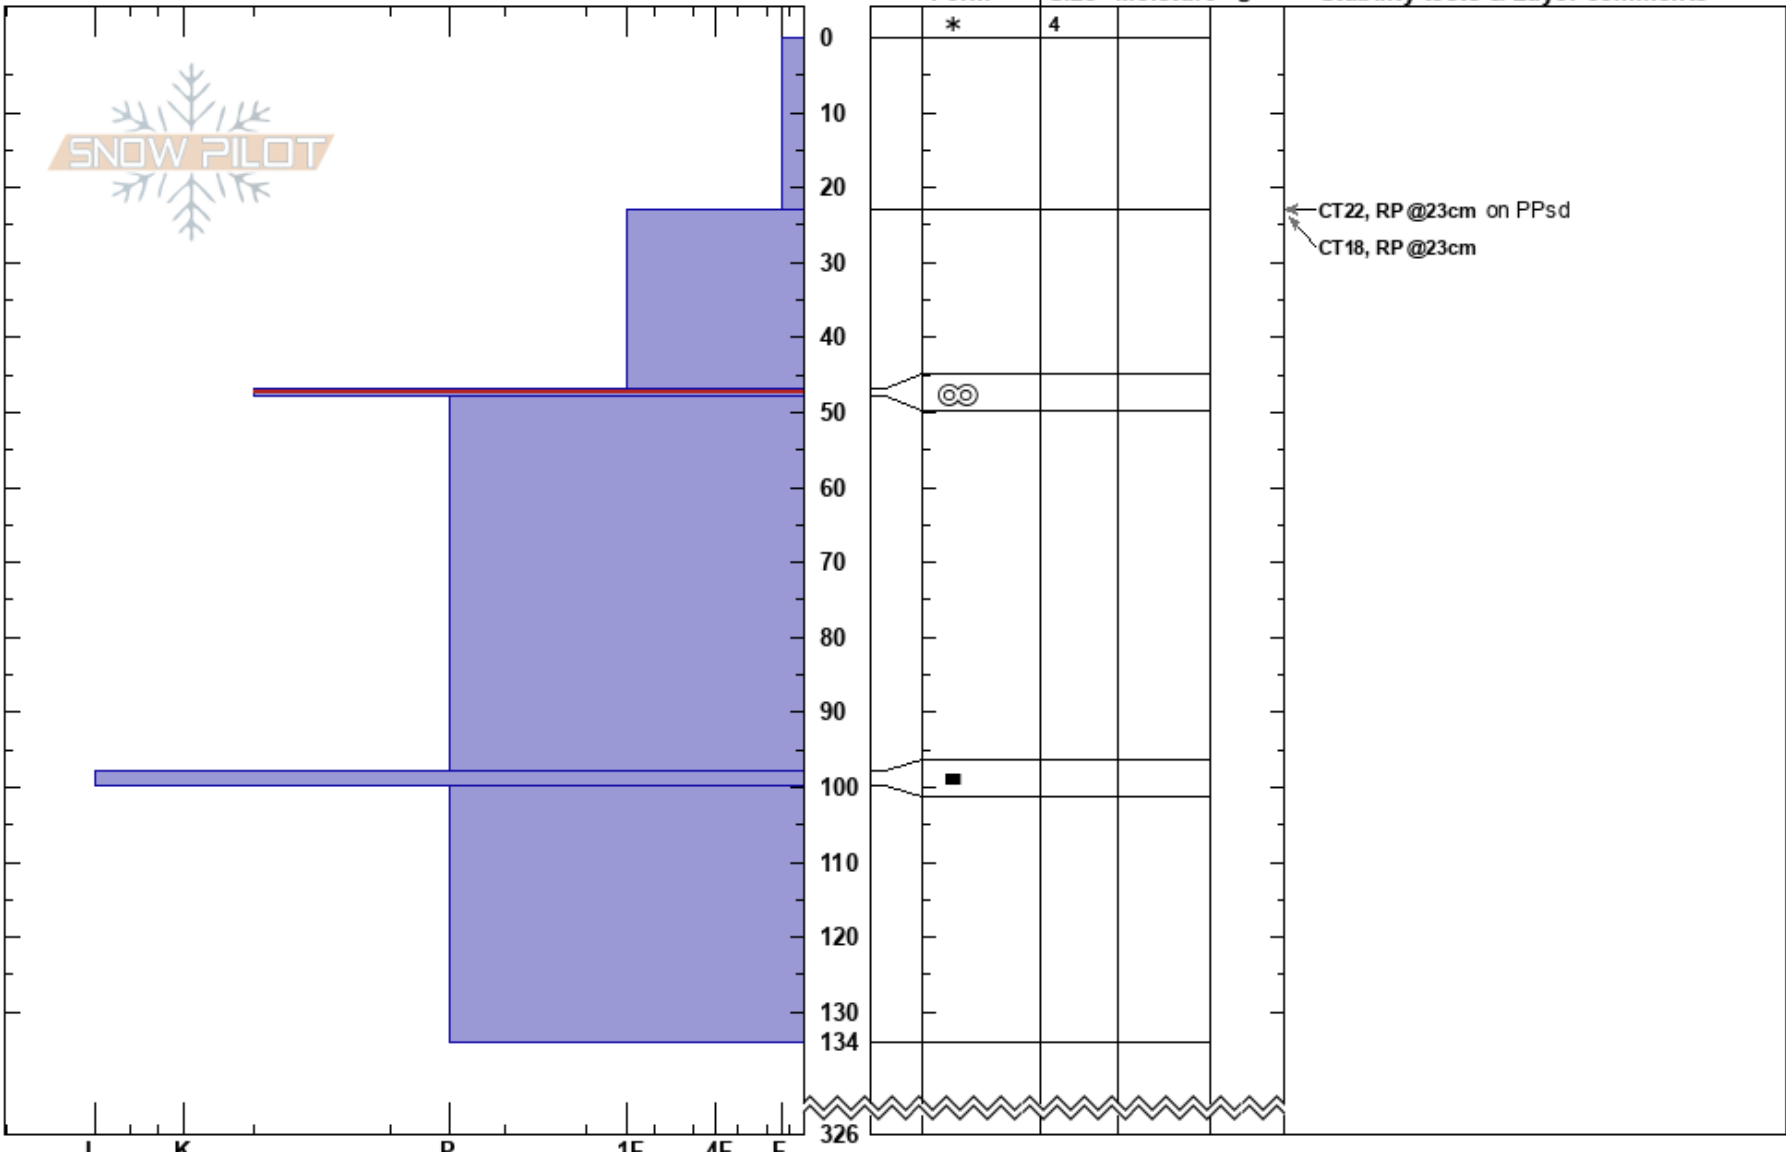

20220225 Cave Right  
 Monashee  
 BC  
 Elevation: 2100 m  
 Aspect: W  
 Specifics:

Monashee Powder  
 25/02/2022 - 12:25  
 Co-ord:  
 Slope Angle: 32°  
 Wind Loading:

Stability:  
 Air Temperature:  
 Sky Cover: OVC  
 Precipitation: NO  
 Wind:

HS:326  
 Layer Notes:  
 47-48cm: Problematic layer

Notes: