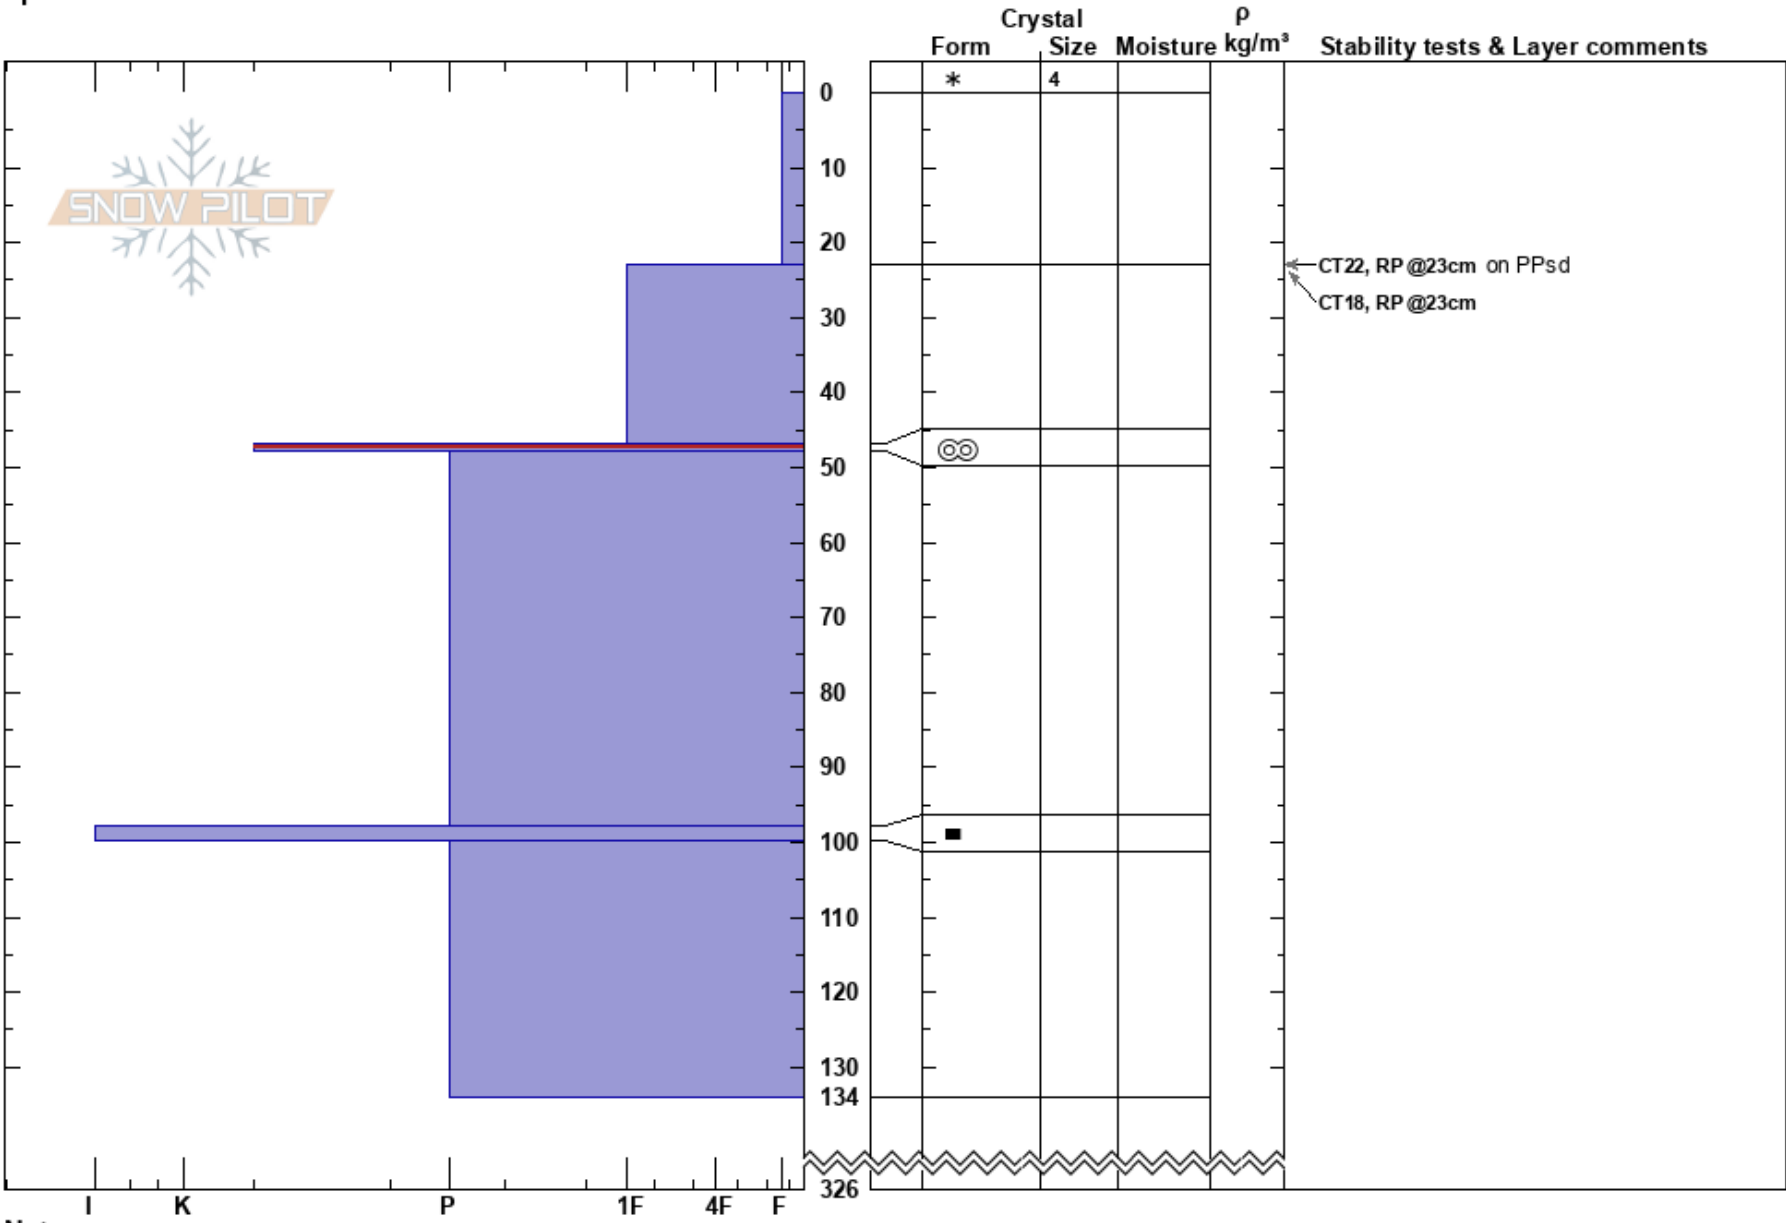

20220225 Cave Right  
 Monashee  
 BC  
 Elevation: 2100 m  
 Aspect: W  
 Specifics:

Monashee Powder  
 25/02/2022 - 12:25  
 Co-ord:  
 Slope Angle: 32°  
 Wind Loading:

Stability:  
 Air Temperature:  
 Sky Cover: OVC  
 Precipitation: NO  
 Wind:

HS:326  
 Layer Notes:  
 47-48cm: Problematic layer

Notes: