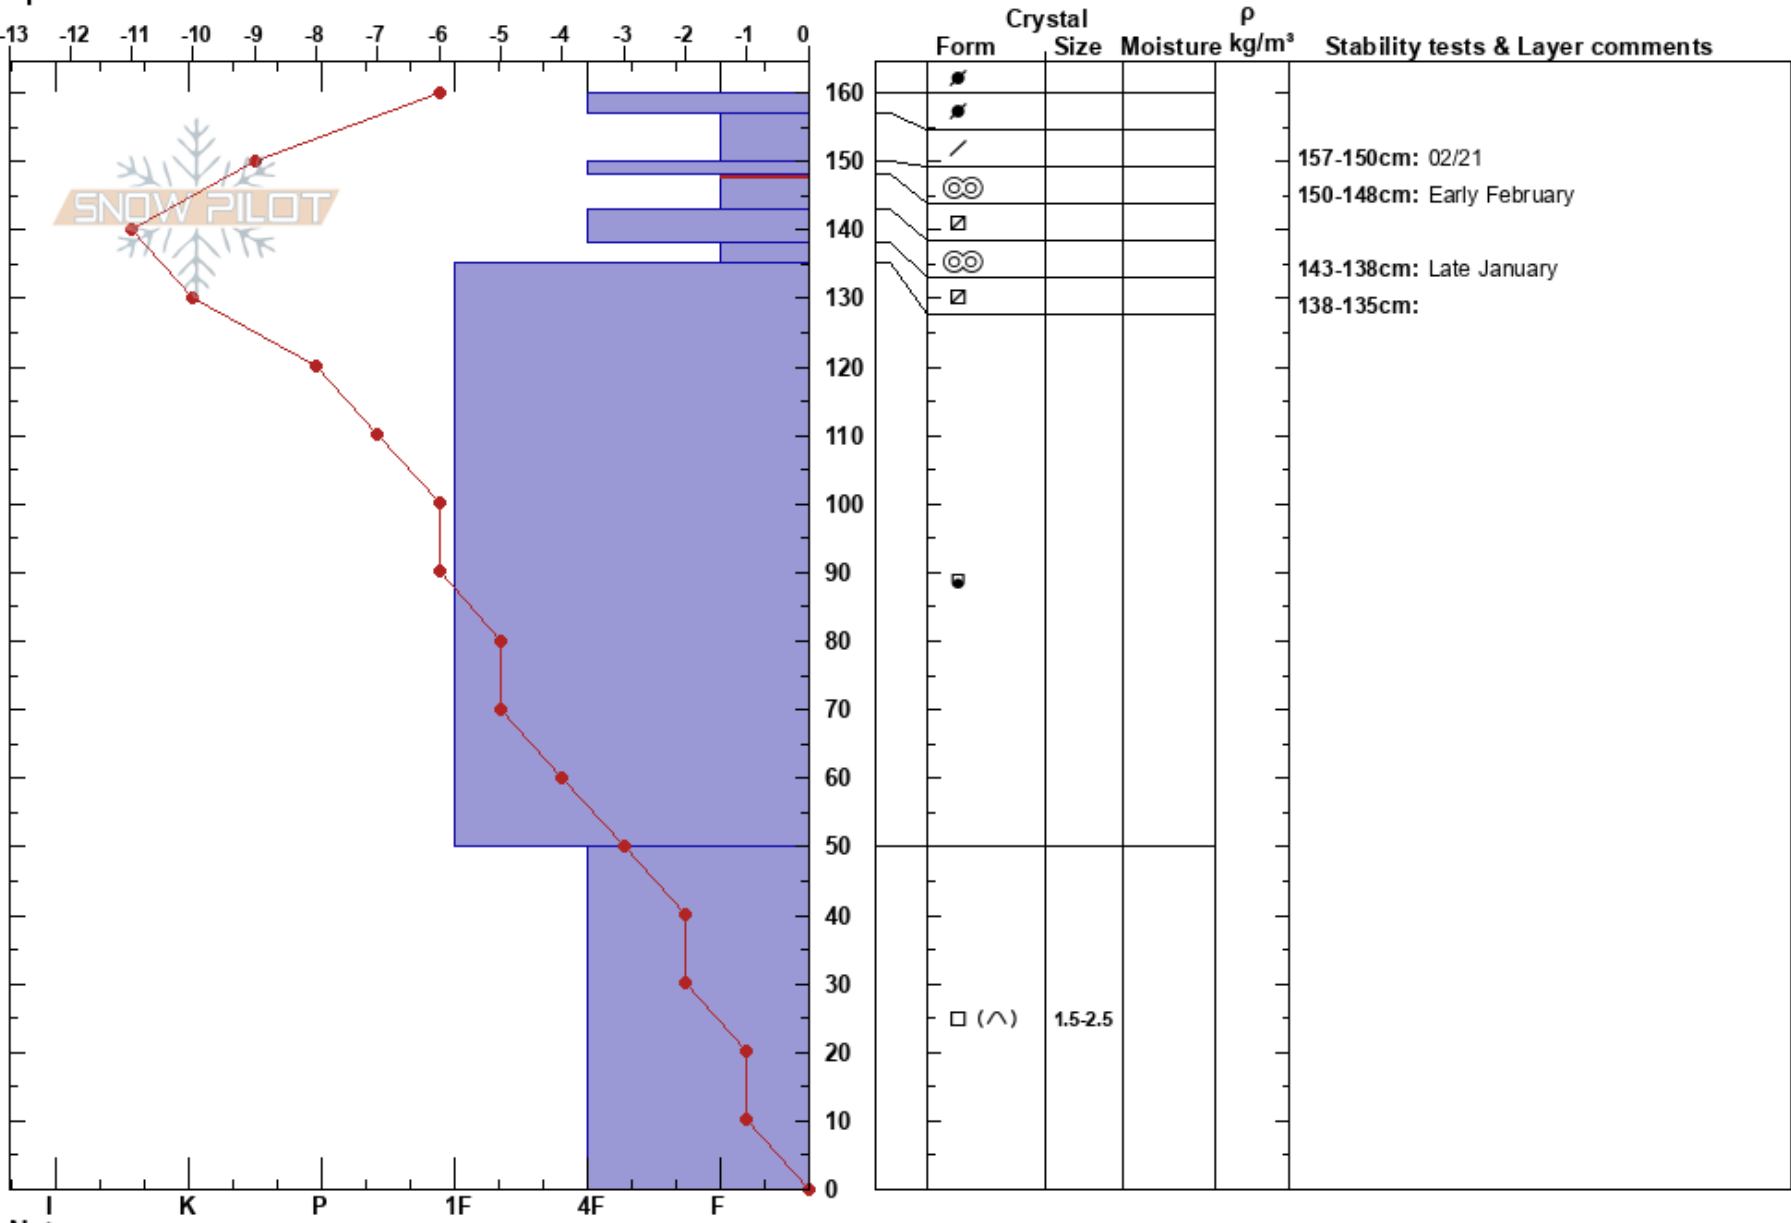

Top of path 1 Sylvan
 Absaroka
 WY
Elevation: 8898 ft
Aspect: 165°
Specifics:

Dan Schmidt
 02/25/2022 - 12:25pm
Co-ord: 44.46824N, -110.13082W
Slope Angle: 30°
Wind Loading: previous

Stability: Good
Air Temperature: -3°C
Sky Cover: FEW
Precipitation: NO
Wind: SW Light Breeze

HS: 160
PF: 35
PS: 25
Layer Notes:
 157-150cm: 02/21
 150-148cm: Early February
 148-143cm: Problematic layer
 143-138cm: Late January
 138-135cm:

Notes: Profile pit for the snowpack at the top of path 1