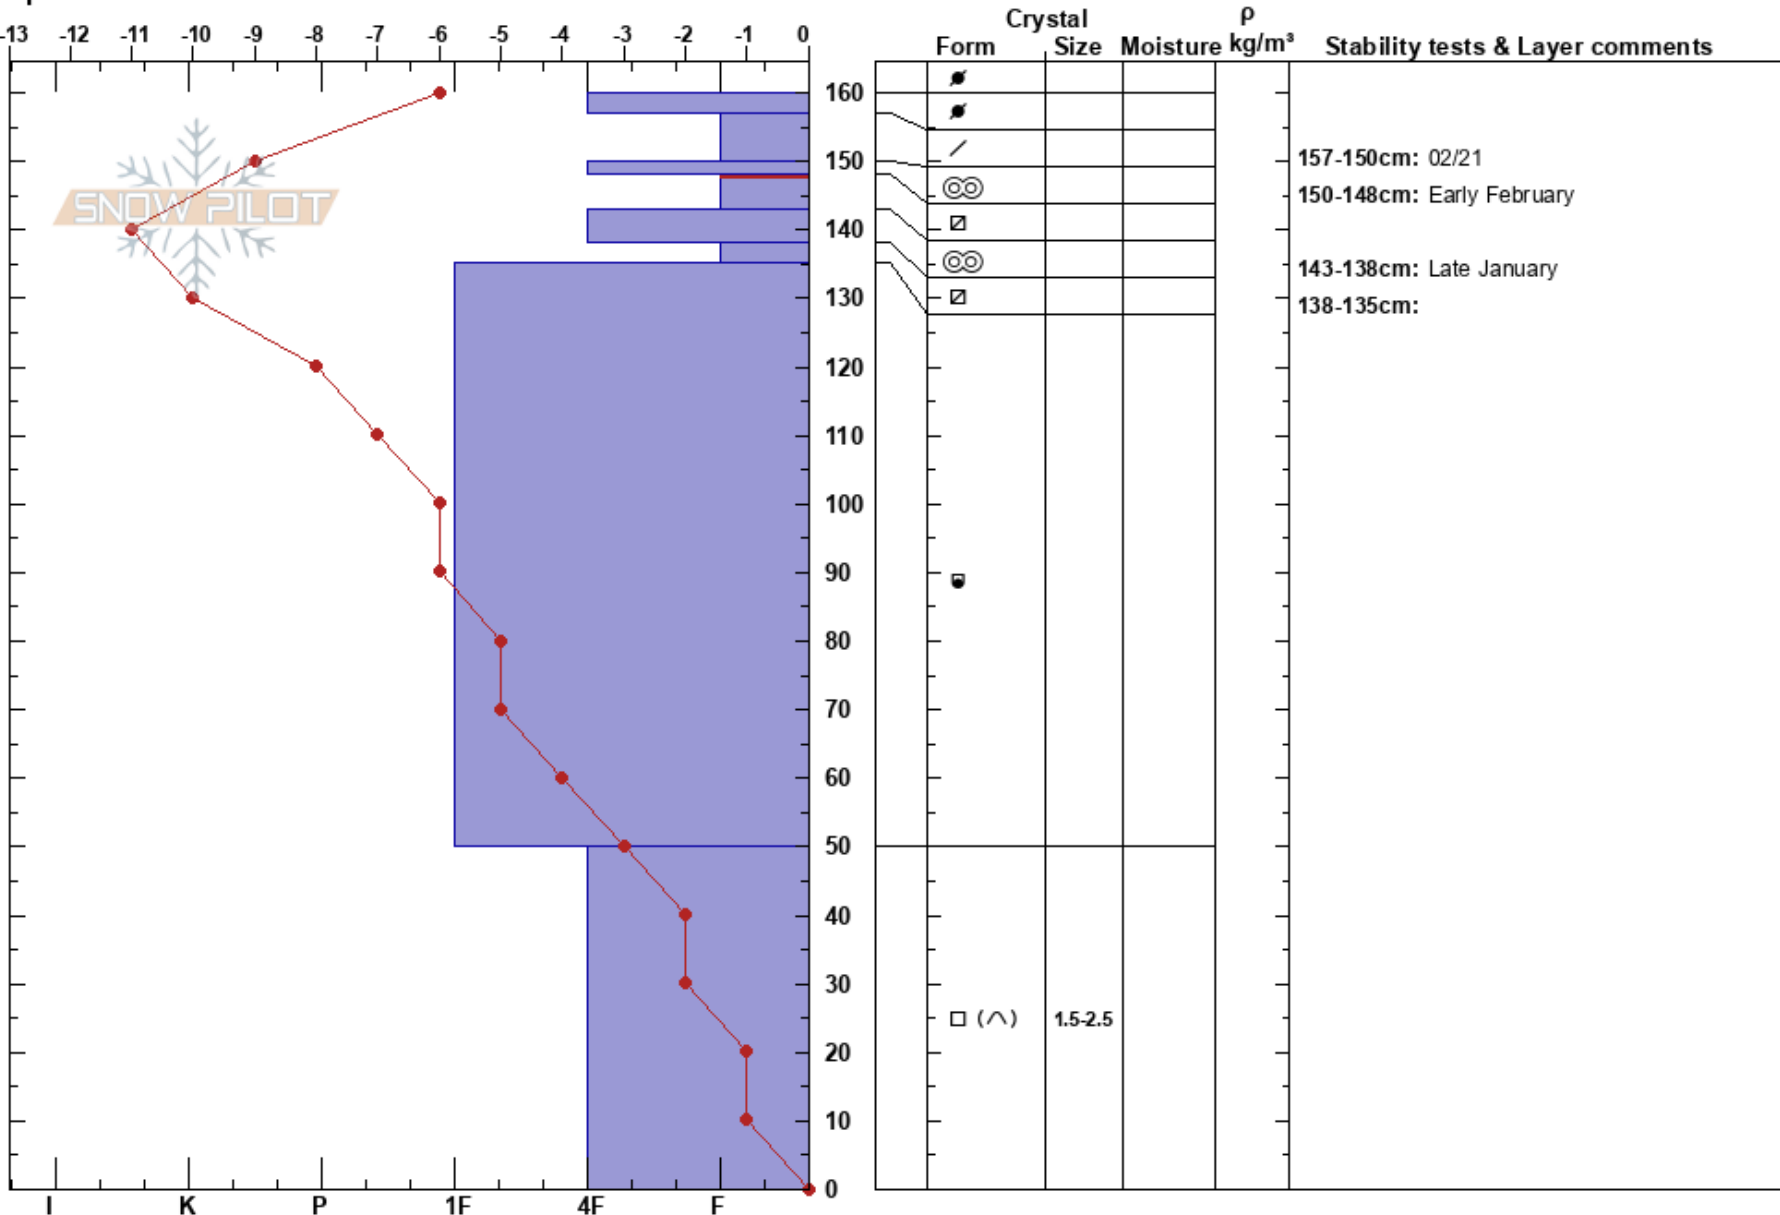

Top of path 1 Sylvan
 Absaroka
 WY
Elevation: 8898 ft
Aspect: 165°
Specifics:

Dan Schmidt
 02/25/2022 - 12:25pm
Co-ord: 44.46824N, -110.13082W
Slope Angle: 30°
Wind Loading: previous

Stability: Good
Air Temperature: -3°C
Sky Cover: FEW
Precipitation: NO
Wind: SW Light Breeze

HS: 160
PF: 35
PS: 25
Layer Notes:
 157-150cm: 02/21
 150-148cm: Early February
 148-143cm: Problematic layer
 143-138cm: Late January
 138-135cm:

Notes: Profile pit for the snowpack at the top of path 1