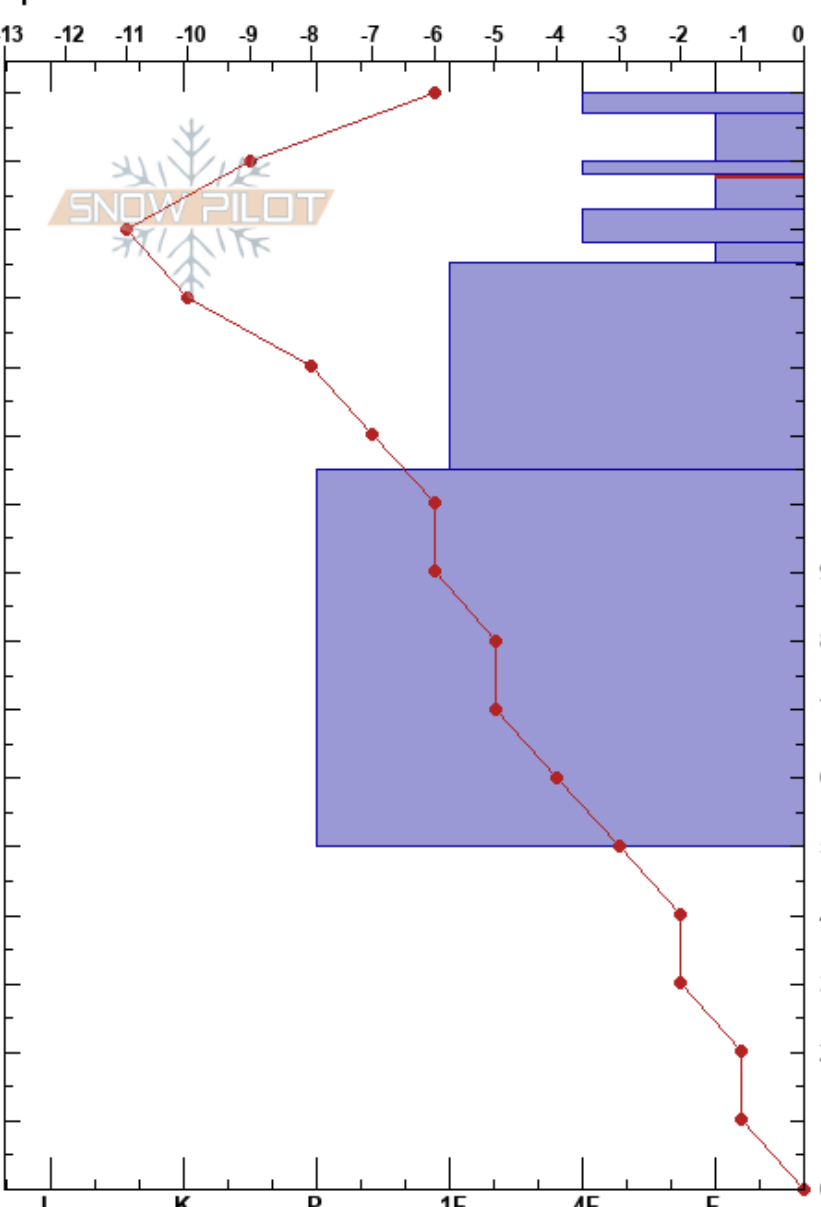

Top of path 1 Sylvan
 Absaroka
 WY
Elevation: 8898 ft
Aspect: 165°
Specifics:

Dan Schmidt
 02/25/2022 - 12:25pm
Co-ord: 44.46824N, -110.13082W
Slope Angle: 30°
Wind Loading: previous

Stability: Good
Air Temperature: -3°C
Sky Cover: FEW
Precipitation: NO
Wind: SW Light Breeze

HS: 160
PF: 35
PS: 25
Layer Notes:
 148-143cm: Problematic layer
 138-135cm: sintered rounding facets

Depth (cm)	Crystal		Moisture	ρ kg/m ³	Stability tests & Layer comments
	Form	Size			
160	•				
150	/				
140	⊙				
130	⊙				138-135cm: sintered rounding facets
120					
110	•				
100					
90					
80	•	2-3			
70					
60					
50					
40					
30					
20					
10					
0					

Notes: Profile pit for the snowpack at the top of path 1