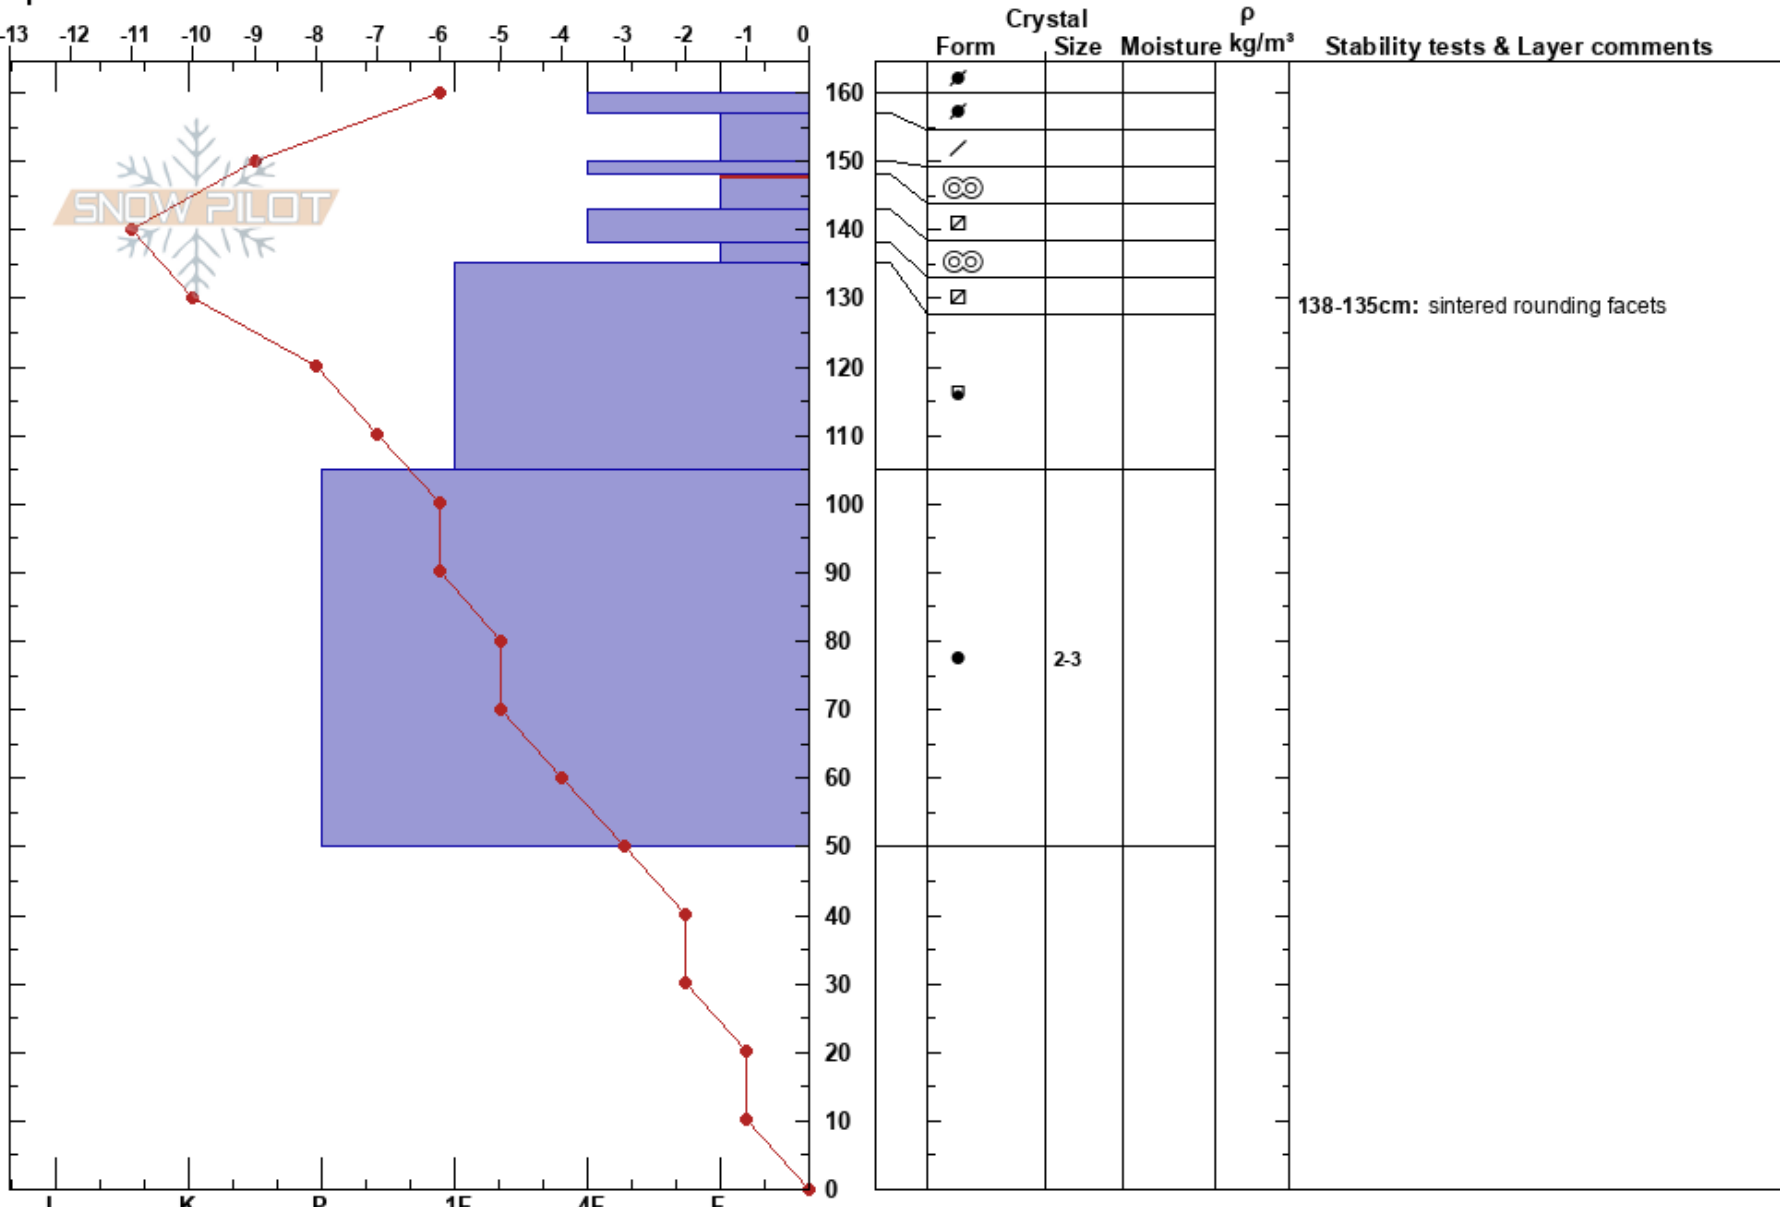

Top of path 1 Sylvan
 Absaroka
 WY
Elevation: 8898 ft
Aspect: 165°
Specifics:

Dan Schmidt
 02/25/2022 - 12:25pm
Co-ord: 44.46824N, -110.13082W
Slope Angle: 30°
Wind Loading: previous

Stability: Good
Air Temperature: -3°C
Sky Cover: FEW
Precipitation: NO
Wind: SW Light Breeze

HS: 160
PF: 35
PS: 25
Layer Notes:
 148-143cm: Problematic layer
 138-135cm: sintered rounding facets

Notes: Profile pit for the snowpack at the top of path 1