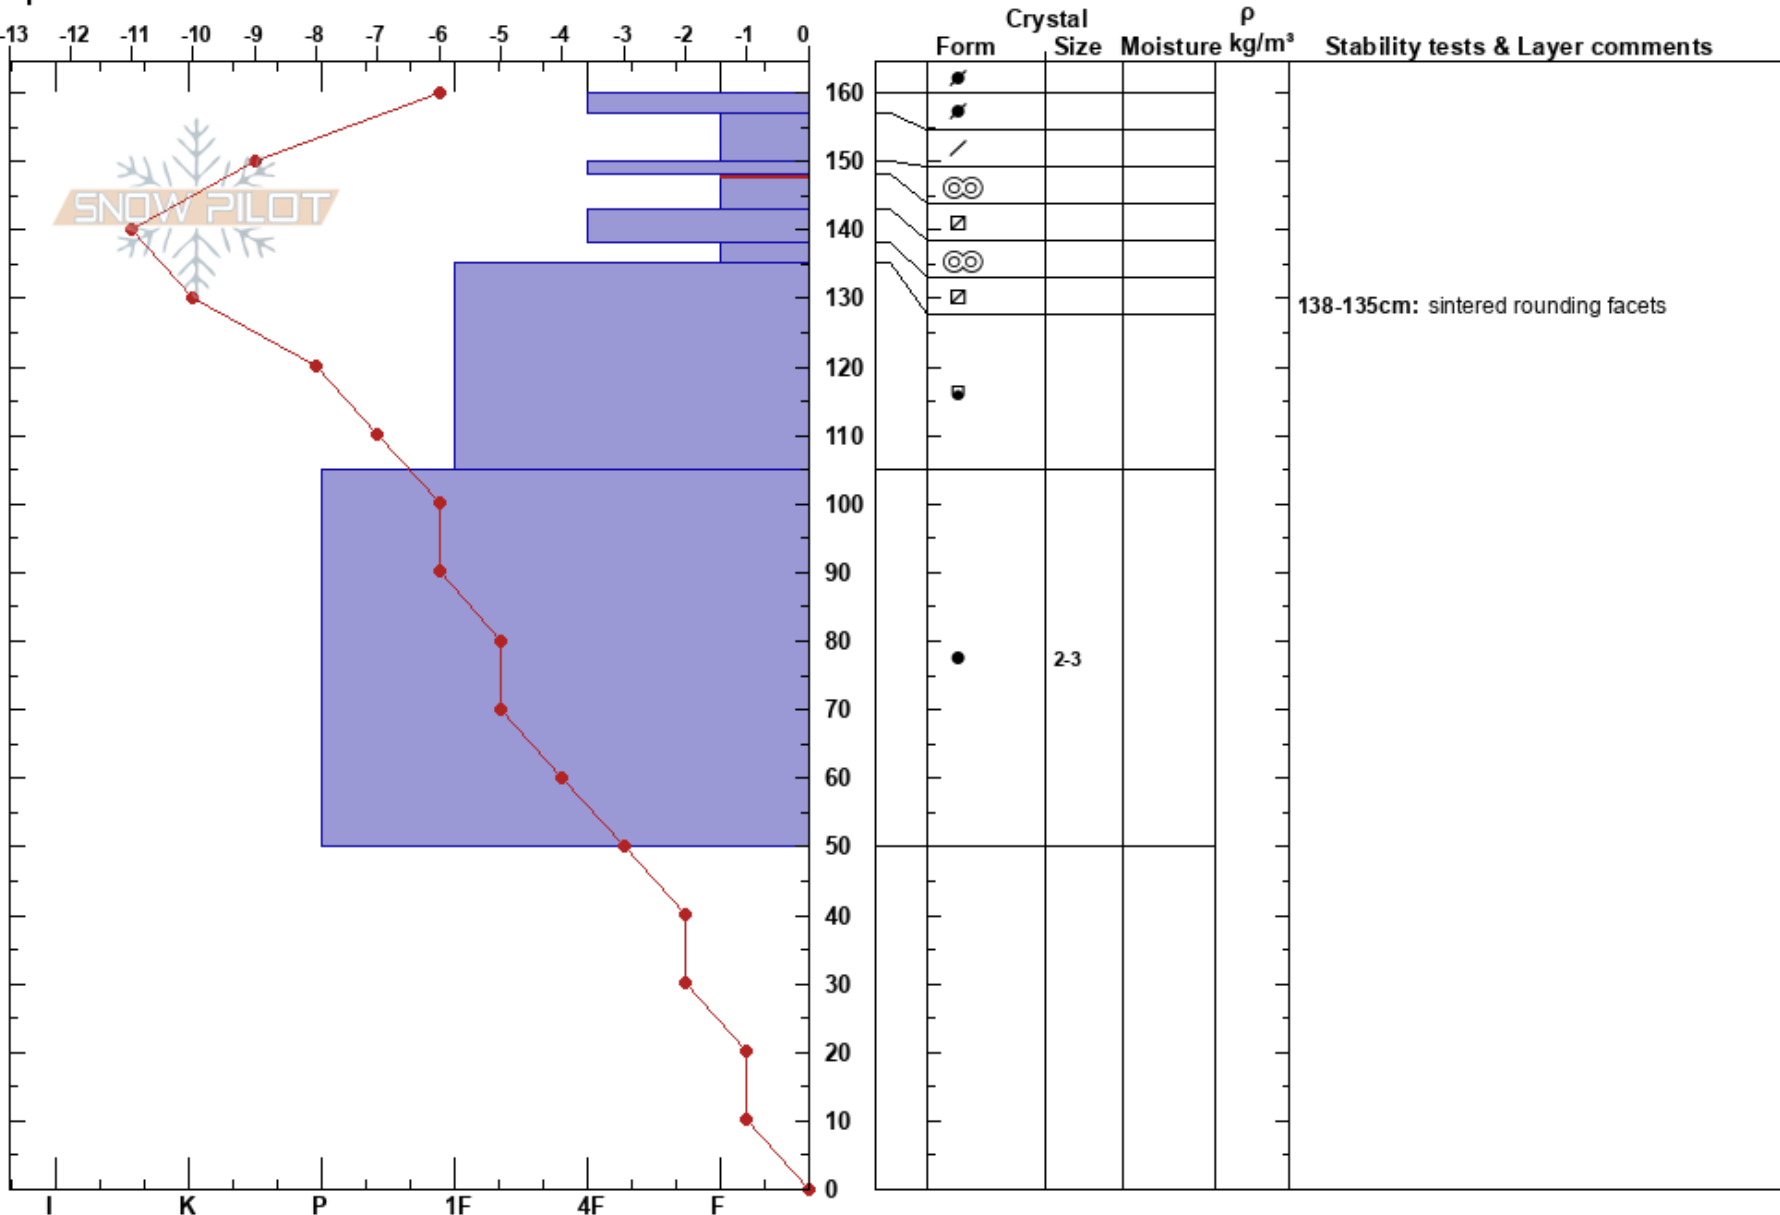

Top of path 1 Sylvan
 Absaroka
 WY
Elevation: 8898 ft
Aspect: 165°
Specifics:

Dan Schmidt
 02/25/2022 - 12:25pm
Co-ord: 44.46824N, -110.13082W
Slope Angle: 30°
Wind Loading: previous

Stability: Good
Air Temperature: -3°C
Sky Cover: FEW
Precipitation: NO
Wind: SW Light Breeze

HS: 160
PF: 35
PS: 25
Layer Notes:
 148-143cm: Problematic layer
 138-135cm: sintered rounding facets

Notes: Profile pit for the snowpack at the top of path 1