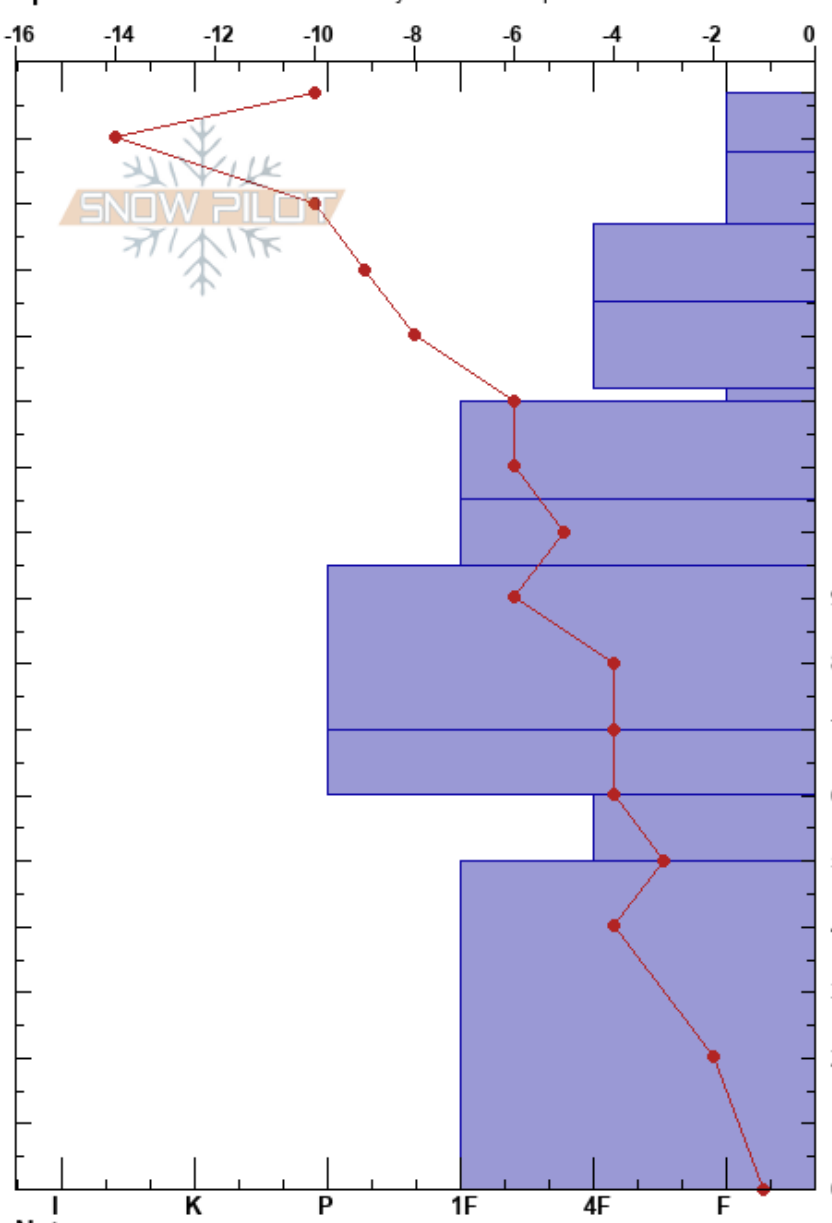

Breckenridge "way out"
 Tenmile Range
 CO
Elevation: 11398 ft
Aspect: 81°
Specifics: Recent avalanche activity on similar slopes

colin karge
 02/25/2022 - 10:08am
Co-ord:
Slope Angle: 13°
Wind Loading: previous

Stability:
Air Temperature: 10°C
Sky Cover: BKN
Precipitation: NO
Wind: Calm
HS: 167
PF: 34 122-120cm: Problematic layer
PS: 15

Elevation (cm)	Crystal		Moisture	ρ kg/m ³	Stability tests & Layer comments
	Form	Size			
167					
160	+ (/)	0.3-0.5			
150	/	0.3-0.5			← CT3, Q3 @158cm
140	∅	0.5-1			← CT9, Q2 @147cm ← CT11, Q2 @147cm ← ECTN14 @147cm
130	□	1-2			
120		1.5-2			
110	□	1-1.5			
100	□	1-1.5			
90					
80	□	0.5-1.5			
70	□	0.5-1			
60	∧	1-3			
50					
40					
30					
20	∧	2-4			
10					
0					