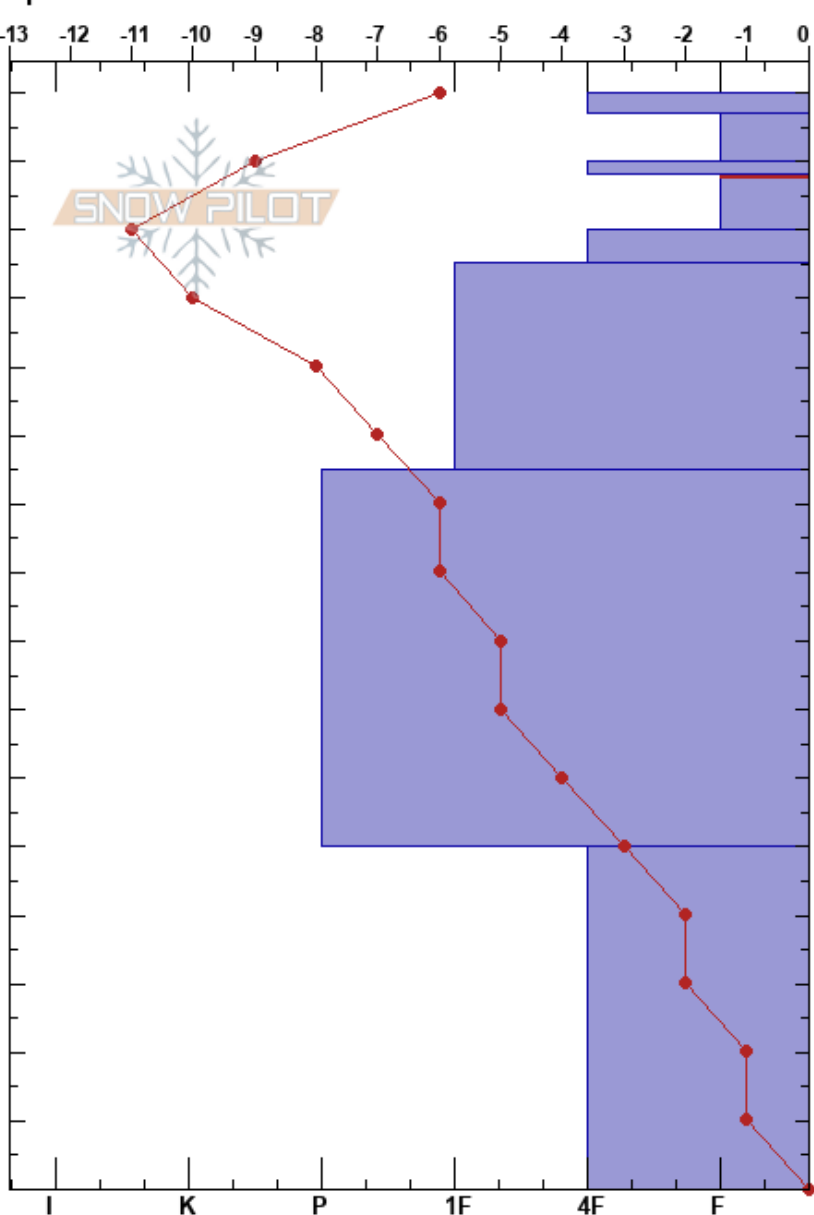

Top of path 1 Sylvan
 Absaroka
 WY
Elevation: 8898 ft
Aspect: 165°
Specifics:

Dan Schmidt
 02/25/2022 - 12:25pm
Co-ord: 44.46824N, -110.13082W
Slope Angle: 30°
Wind Loading: previous

Stability: Good
Air Temperature: -3°C
Sky Cover: FEW
Precipitation: NO
Wind: SW Light Breeze

HS: 160
PF: 35
PS: 25
Layer Notes:
 148-140cm: Problematic layer
 135-105cm: sintered rounding facets

Form	Crystal		ρ kg/m ³	Stability tests & Layer comments
	Size	Moisture		
•				
/				
⊙				
⊙				
⊠				
⊙				
• (B)				135-105cm: sintered rounding facets
.				
⊠	2-3			

Notes: Profile pit for the snowpack at the top of path 1