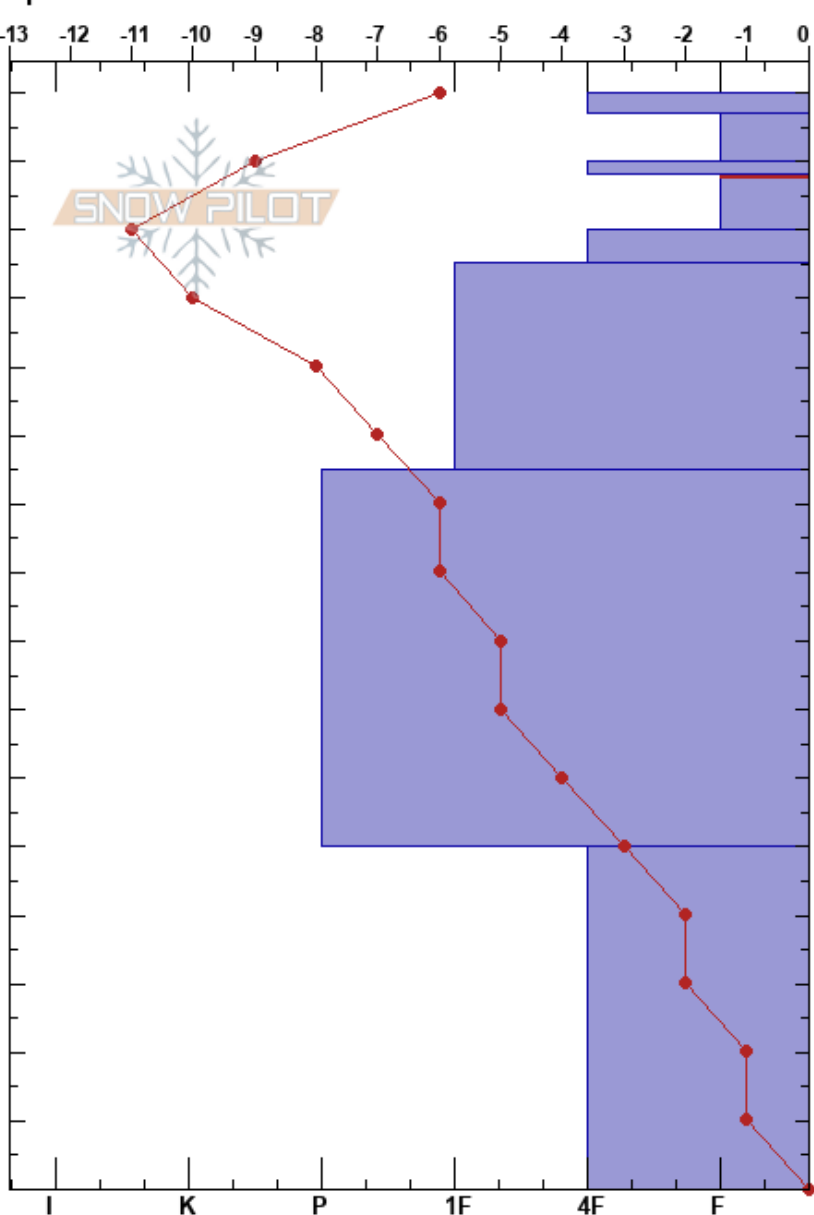

Top of path 1 Sylvan
 Absaroka
 WY
Elevation: 8898 ft
Aspect: 165°
Specifics:

Dan Schmidt
 02/25/2022 - 12:25pm
Co-ord: 44.46824N, -110.13082W
Slope Angle: 30°
Wind Loading: previous

Stability: Good
Air Temperature: -3°C
Sky Cover: FEW
Precipitation: NO
Wind: SW Light Breeze

HS: 160
PF: 35
PS: 25
Layer Notes:
 148-140cm: Problematic layer
 135-105cm: sintered rounding facets

Height (cm)	Crystal		Moisture	ρ kg/m ³	Stability tests & Layer comments
	Form	Size			
160					
150	•				
148	/				
140	⊙				
135	⊙				
130					
120	• (B)				135-105cm: sintered rounding facets
110					
100					
90					
80	.				
70					
60					
50					
40					
30					
20	B	2-3			
10					
0					

Notes: Profile pit for the snowpack at the top of path 1