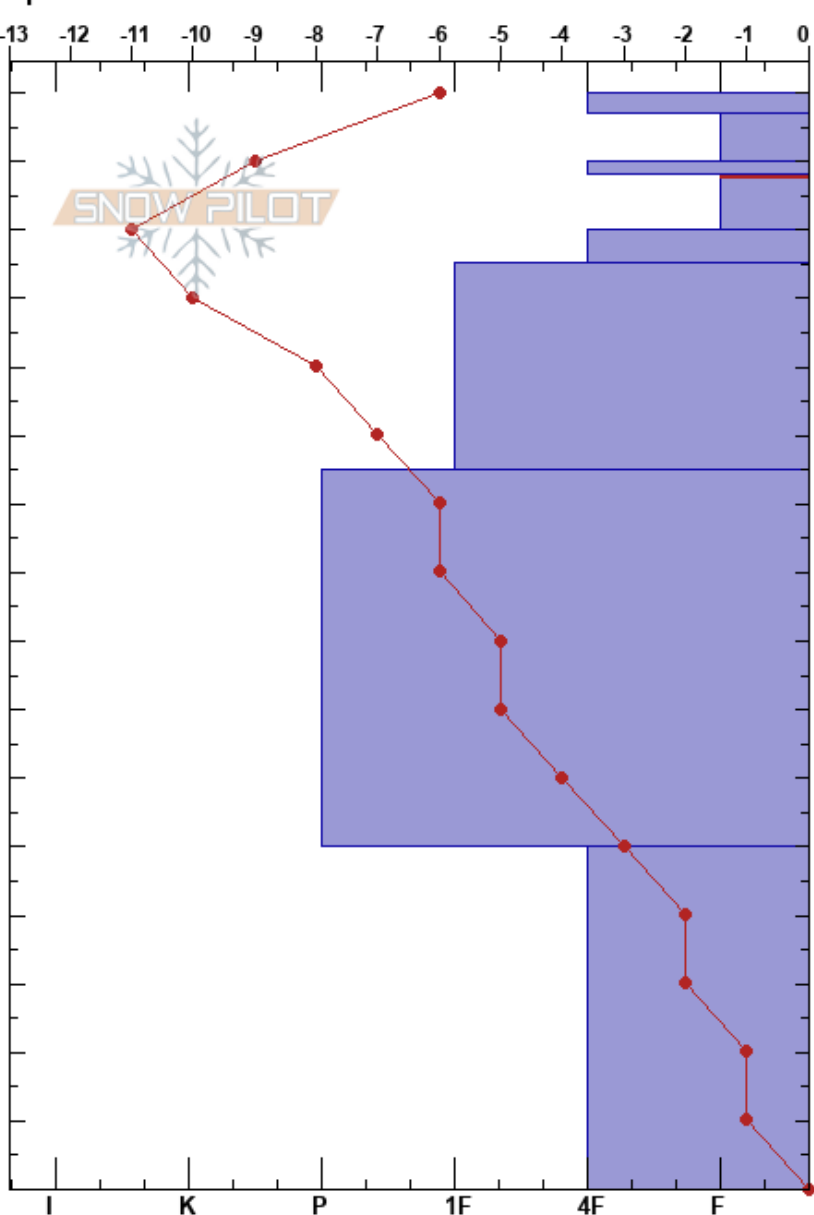

Top of path 1 Sylvan
 Absaroka
 WY
Elevation: 8898 ft
Aspect: 165°
Specifics:

Dan Schmidt
 02/25/2022 - 12:25pm
Co-ord: 44.46824N, -110.13082W
Slope Angle: 30°
Wind Loading: previous

Stability: Good
Air Temperature: -3°C
Sky Cover: FEW
Precipitation: NO
Wind: SW Light Breeze

HS: 160
PF: 35
PS: 25
Layer Notes:
 148-140cm: Problematic layer
 135-105cm: sintered rounding facets

Form	Crystal		ρ kg/m ³	Stability tests & Layer comments
	Size	Moisture		
⊙				
⊙				
⊠				
⊙				
● (B)				135-105cm: sintered rounding facets
.				
⊠	2-3			

Notes: Profile pit for the snowpack at the top of path 1