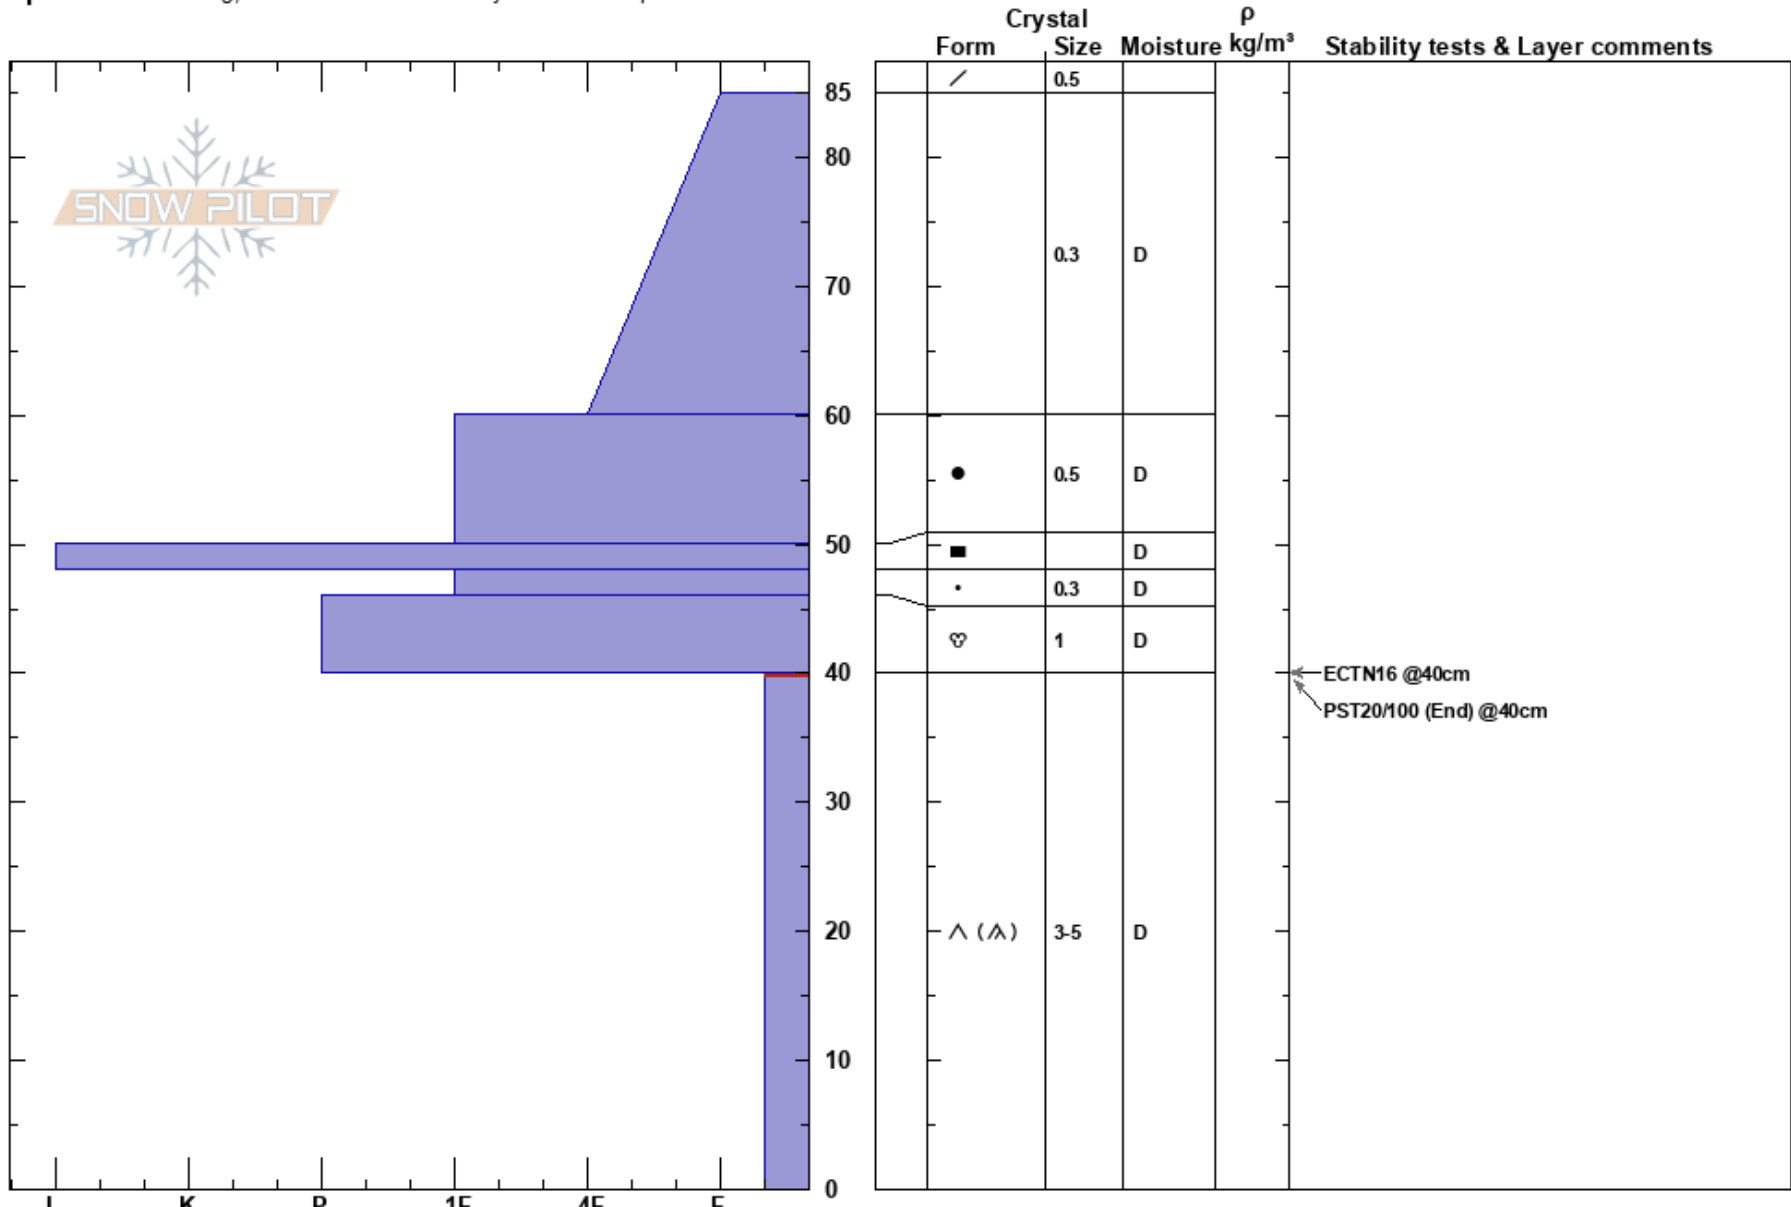

Brooklyn CrownProfile Aspen Mountain Ski Patrol

Aspen Mountain Boundary 02/25/2022 - 1:00am

CO Co-ord: 39.14500N, -106.81900W

Elevation: 11130 ft Slope Angle: 38°

Aspect: 224° Wind Loading: no

Specifics: Cracking; Recent avalanche activity on similar slopes

Stability: Good

Air Temperature:

Sky Cover: SCT

Precipitation: NO

Wind: W Light Breeze

HS: 85

PF: 35 40-0cm: Problematic layer

PS: 20

Layer Notes:

Notes: