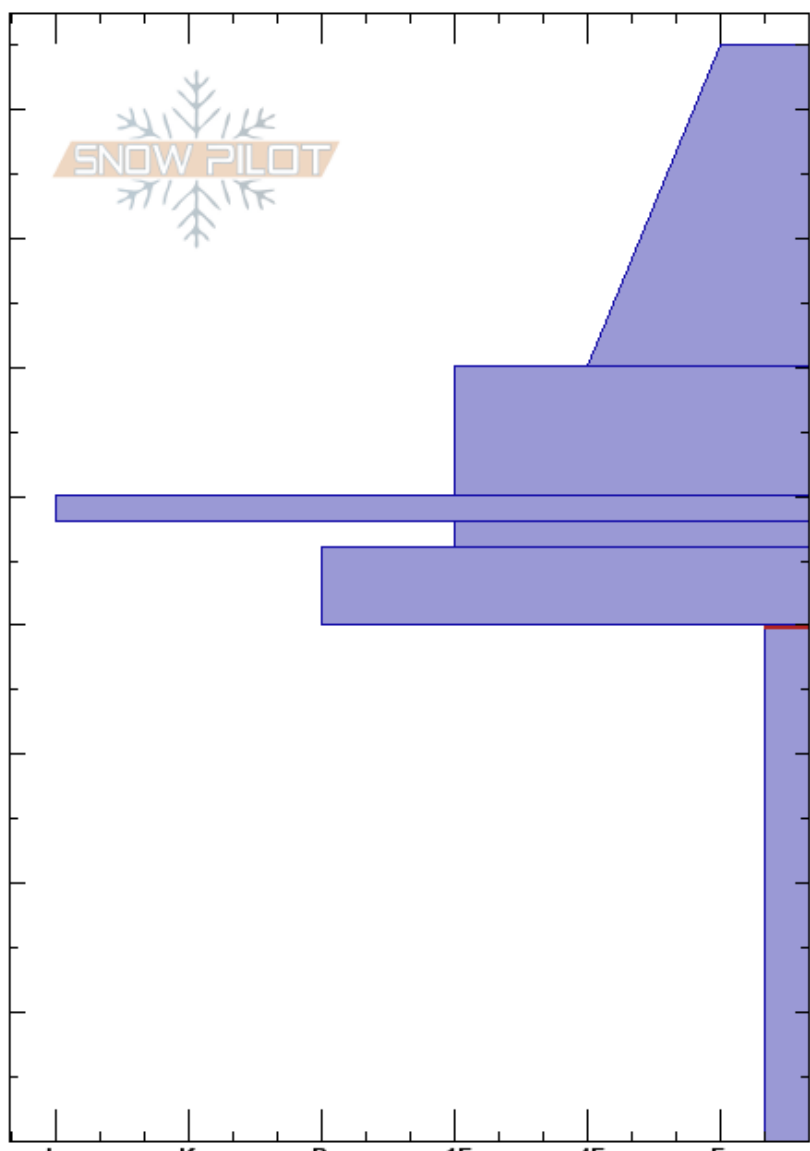

Brooklyn CrownProfile Aspen Mountain Ski Patrol

Aspen Mountain Boundary 02/25/2022 - 1:00am

CO Co-ord: 39.14500N, -106.81900W

Elevation: 11130 ft Slope Angle: 38°

Aspect: 224° Wind Loading: no

Specifics: Cracking; Recent avalanche activity on similar slopes

Stability: Good

Air Temperature:

Sky Cover: SCT

Precipitation: NO

Wind: W Light Breeze

HS: 85

PF: 35 40-0cm: Problematic layer

PS: 20

Layer Notes:

Crystal Form	Crystal Size	Moisture	ρ kg/m ³	Stability tests & Layer comments
/	0.5			
	0.3	D		
•	0.5	D		
■		D		
•	0.3	D		
♡	1	D		
^ (Δ)	3-5	D		

← ECTN16 @40cm
 ← PST20/100 (End) @40cm

Notes: