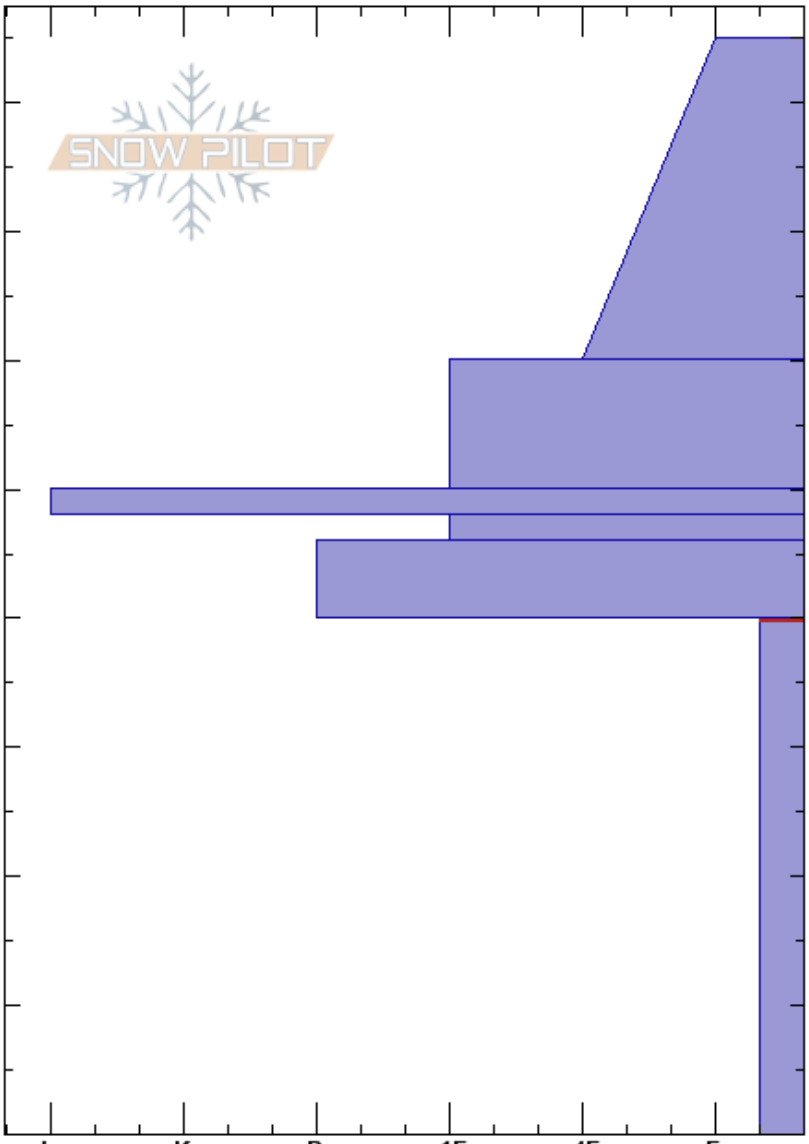

Brooklyn CrownProfile Aspen Mountain Ski Patrol

Aspen Mountain Boundary 02/25/2022 - 1:00am

CO Co-ord: 39.14500N, -106.81900W

Elevation: 11130 ft Slope Angle: 38°

Aspect: 224° Wind Loading: no

Specifics: Cracking; Recent avalanche activity on similar slopes

Stability: Good

Air Temperature:

Sky Cover: SCT

Precipitation: NO

Wind: W Light Breeze

HS: 85

PF: 35 40-0cm: Problematic layer

PS: 20

Layer Notes:

Crystal Form	Crystal Size	Moisture	ρ kg/m ³	Stability tests & Layer comments
/	0.5			
	0.3	D		
•	0.5	D		
■		D		
•	0.3	D		
♡	1	D		
^ (Δ)	3-5	D		

← ECTN16 @40cm
 ← PST20/100 (End) @40cm

Notes: