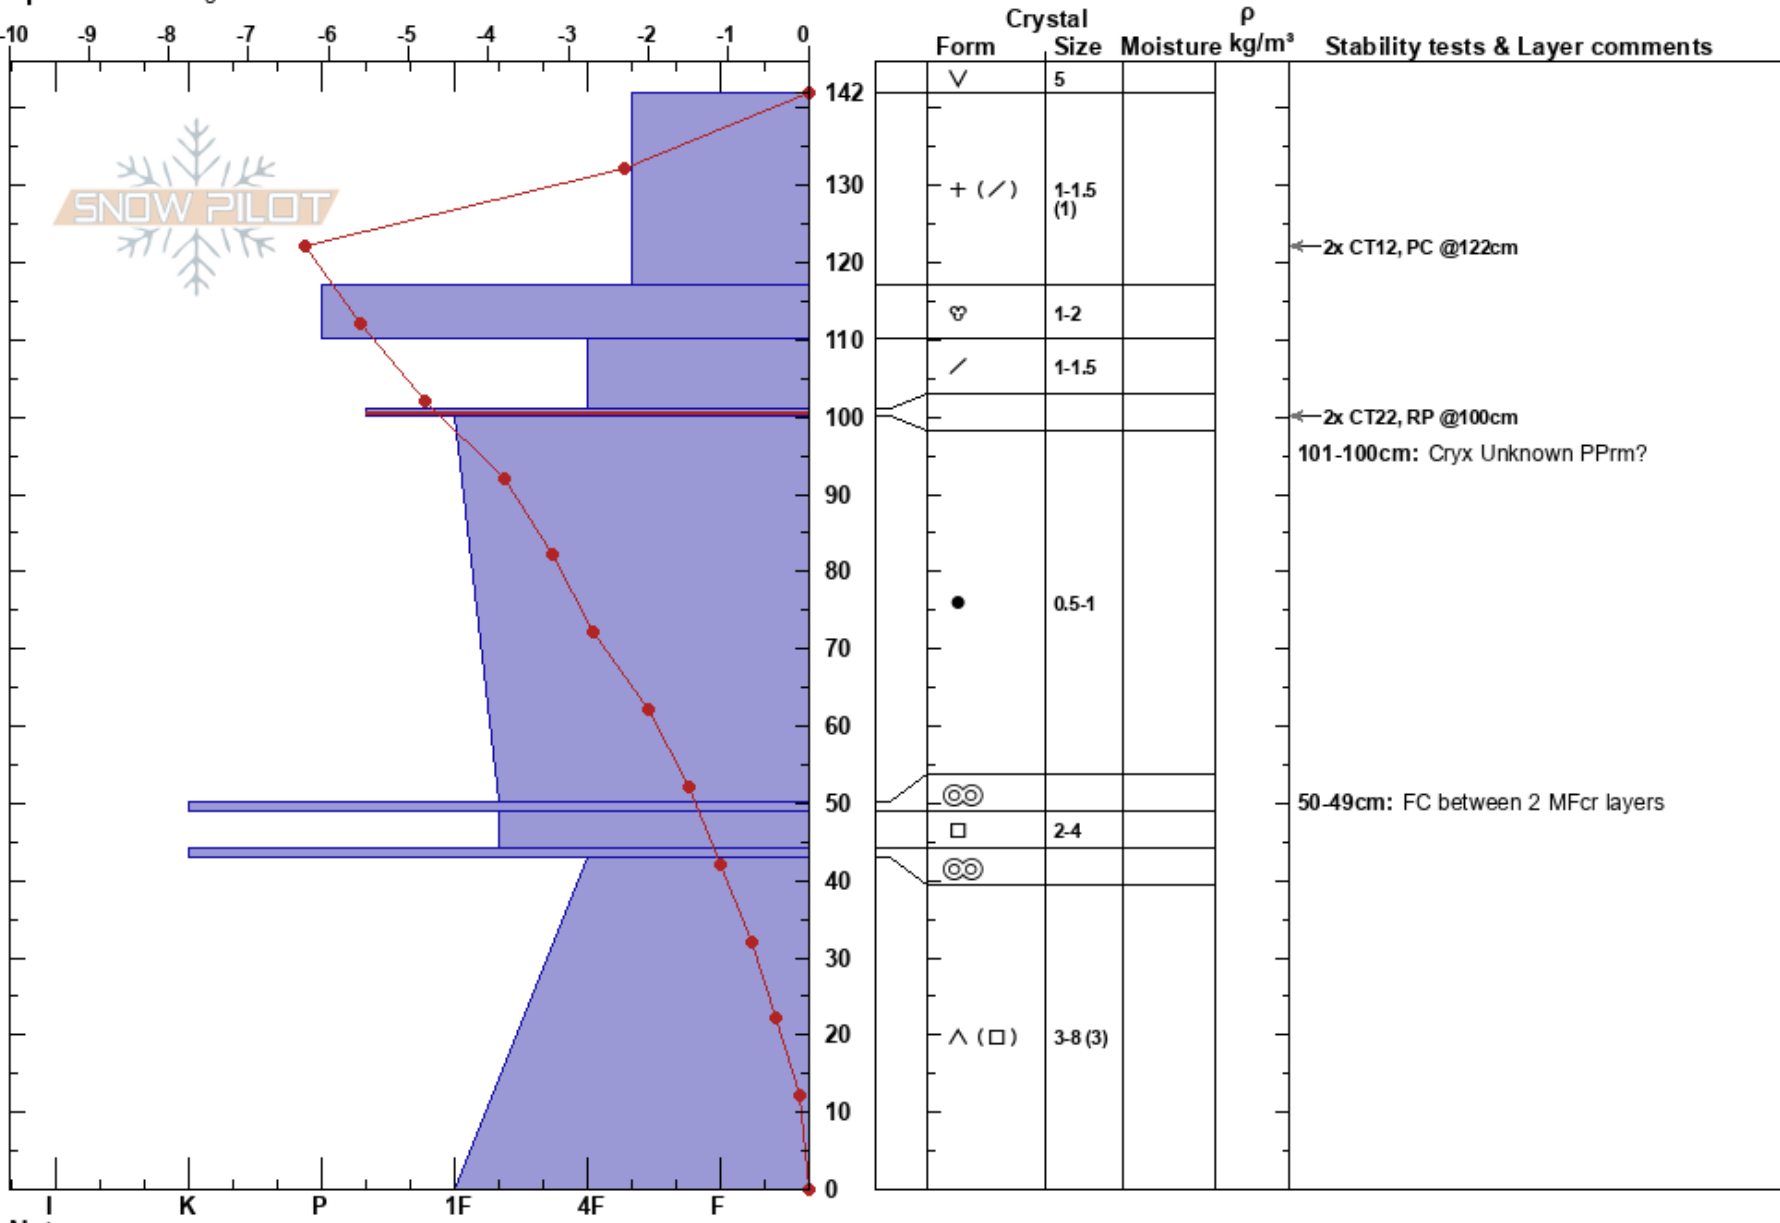

Challenger 220225
 Columbia Mountains
 BC
Elevation: 1740 m
Aspect: 130°
Specifics: Pit dug in a Ski Area

Jesse Kilpatrick
 25/02/2022 - 11:56
Co-ord: 50.89224N, -119.91236W
Slope Angle: 26°
Wind Loading:

Stability:
Air Temperature: -3.3°C **PF:** 25
Sky Cover: FEW
Precipitation: NO
Wind: Calm

HS: 142
Layer Notes:
 101-100cm: Cryx Unknown PPrm?
 101-100cm: Problematic layer
 50-49cm: FC between 2 MFcr layers