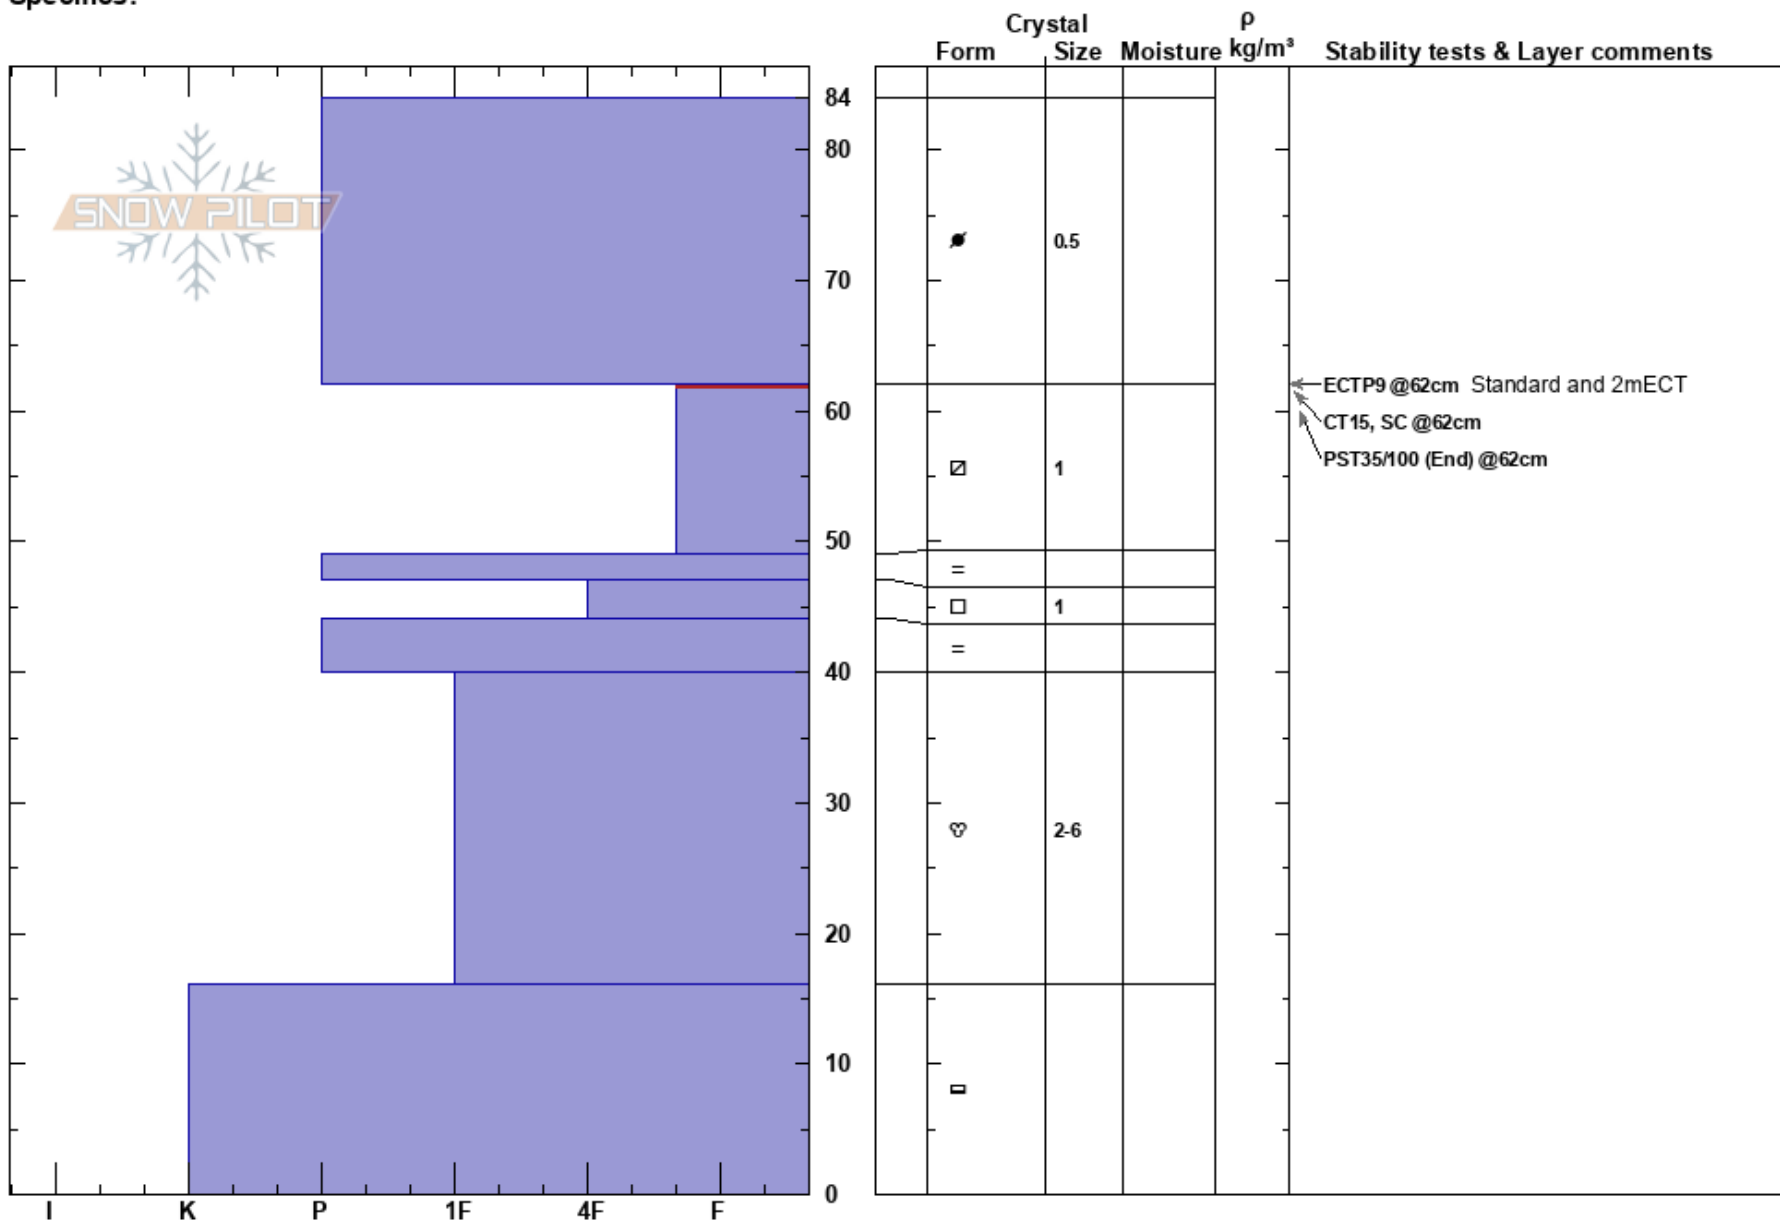

Incline Lake Peak
 Carson Range
 NV
Elevation: 9320 ft
Aspect: 290°
Specifics:

Brandon Schwartz
 12/07/2017 - 12:30pm
Co-ord: 39.29812N, -119.94483W
Slope Angle: 28°
Wind Loading: previous

Stability: Fair Stable
Air Temperature:
Sky Cover: CLR
Precipitation: NO
Wind: NE Moderate

HS: 84
PS: 1 62-49cm: Problematic layer

Notes: Pit dug in area of hard wind slab in near treeline terrain. 2mECTP-11 @ 62 cm.