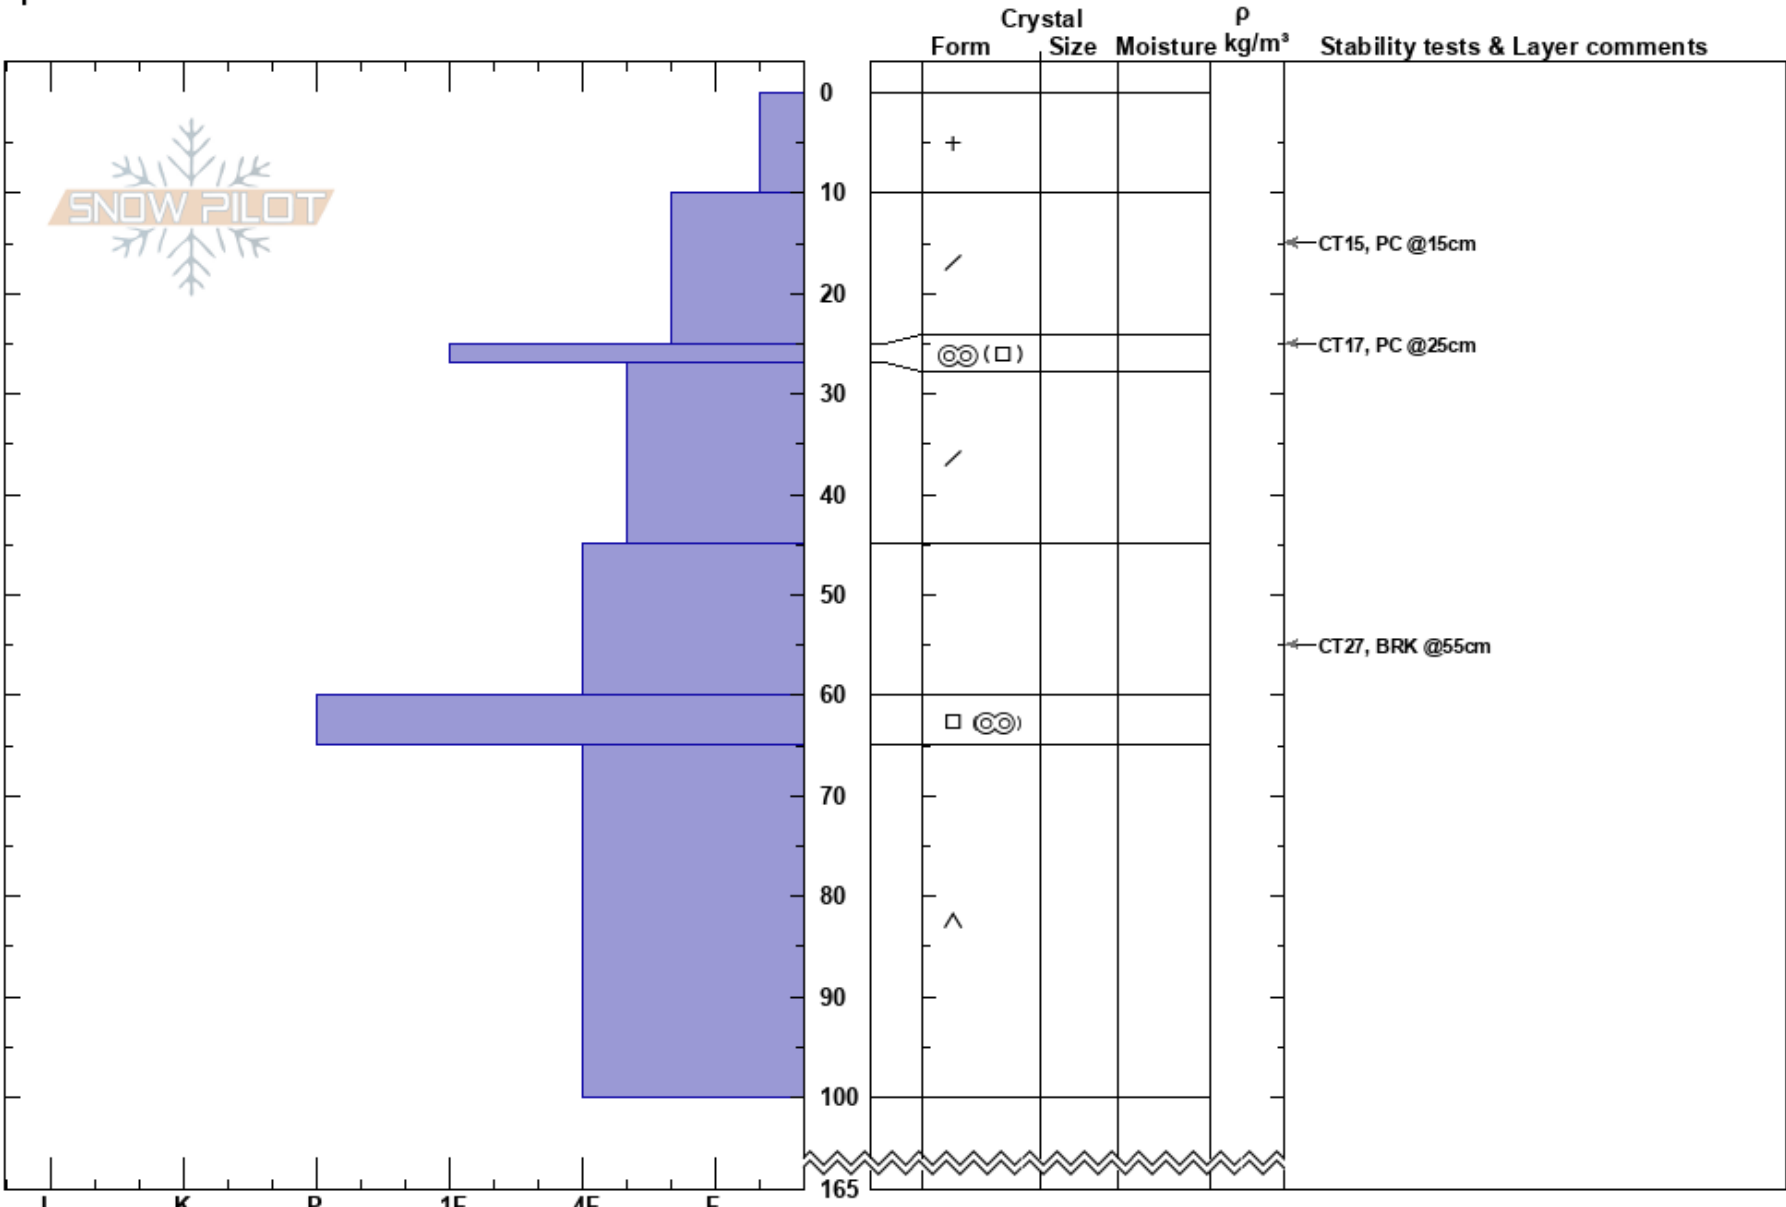

Disco Inferno
 Monashee
 BC
 Elevation: 2050 m
 Aspect: W
 Specifics:

Eric Layton
 24/02/2022 - 11:00
 Co-ord:
 Slope Angle: 33°
 Wind Loading:

Stability: HS: 165
 Air Temperature: -15°C PF: 40 25-27cm: Problematic layer
 Sky Cover: CLR PS: 20
 Precipitation: NO
 Wind: Calm