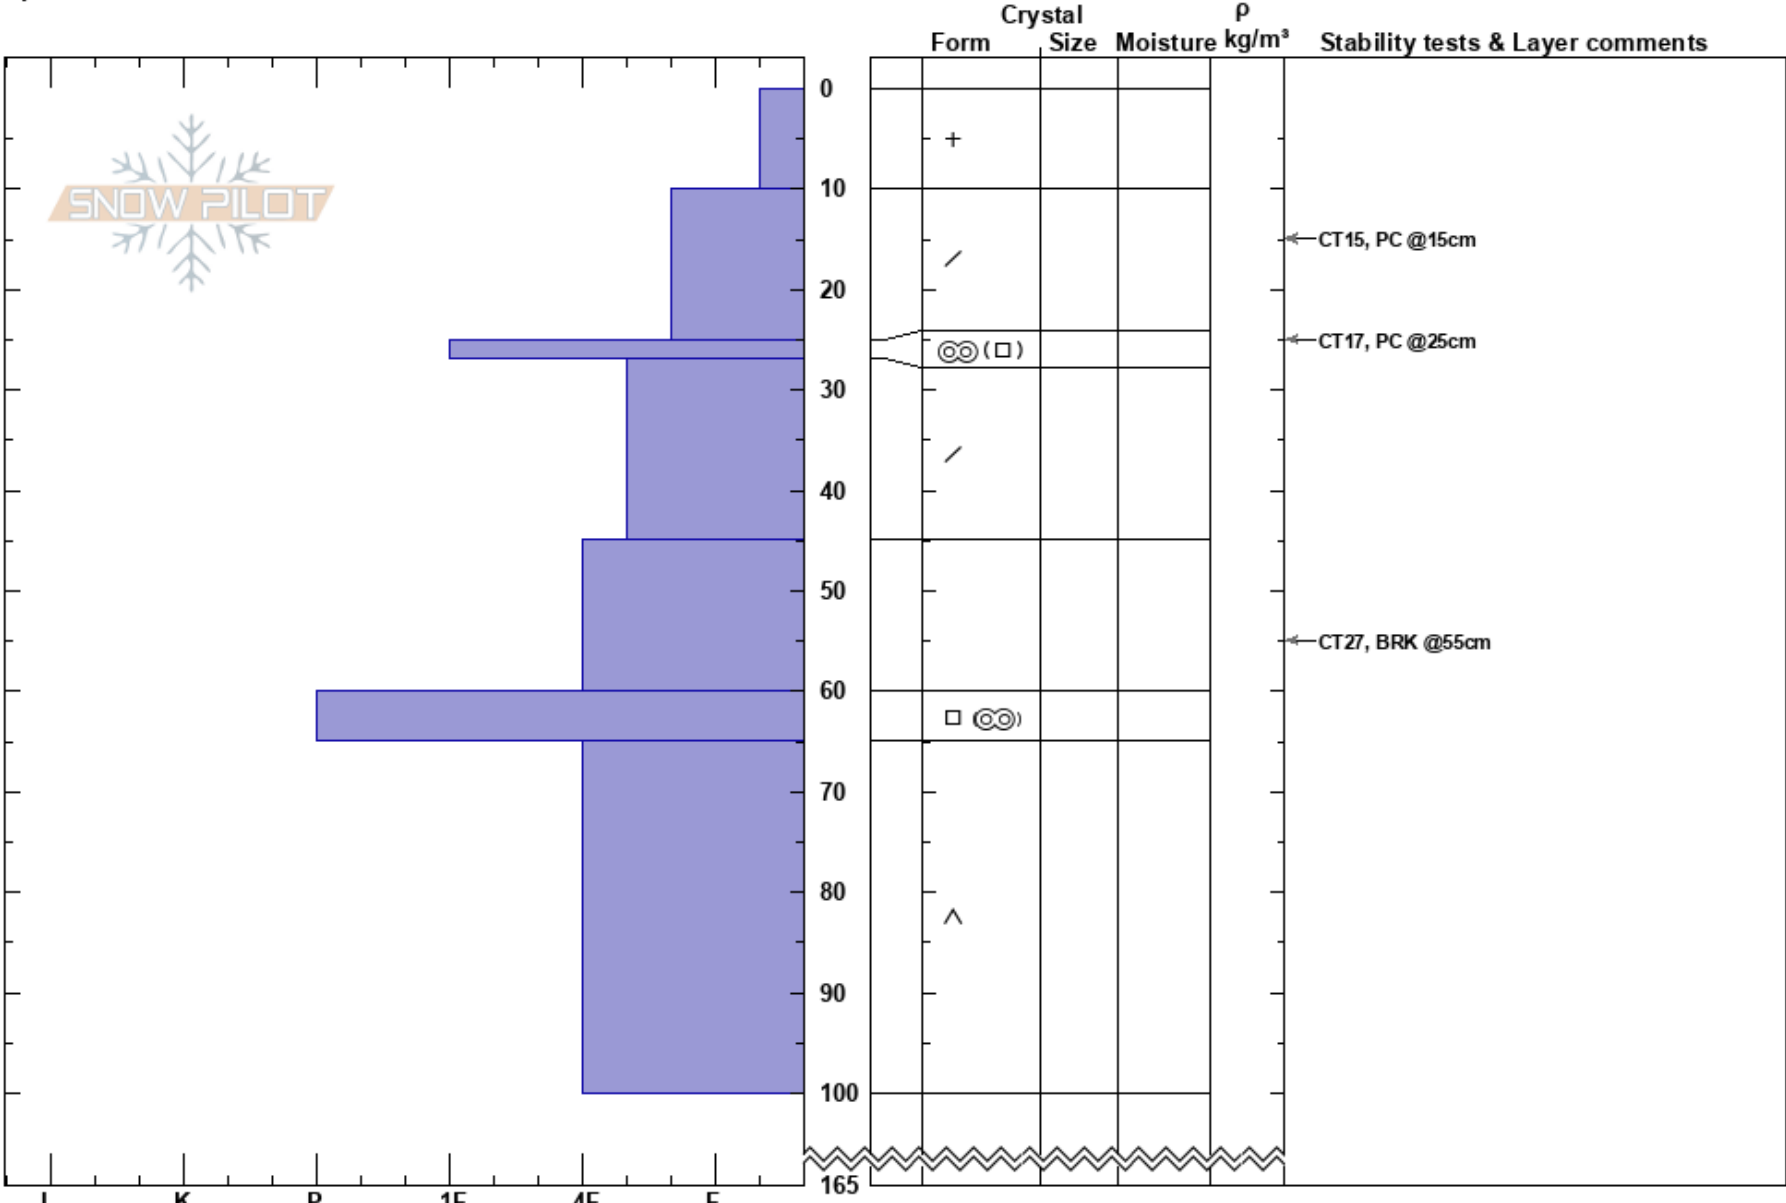

Disco Inferno  
 Monashee  
 BC  
 Elevation: 2050 m  
 Aspect: W  
 Specifics:

Eric Layton  
 24/02/2022 - 11:00  
 Co-ord:  
 Slope Angle: 33°  
 Wind Loading:

Stability: HS: 165  
 Air Temperature: -15°C PF: 40 25-27cm: Problematic layer  
 Sky Cover: CLR PS: 20  
 Precipitation: NO  
 Wind: Calm