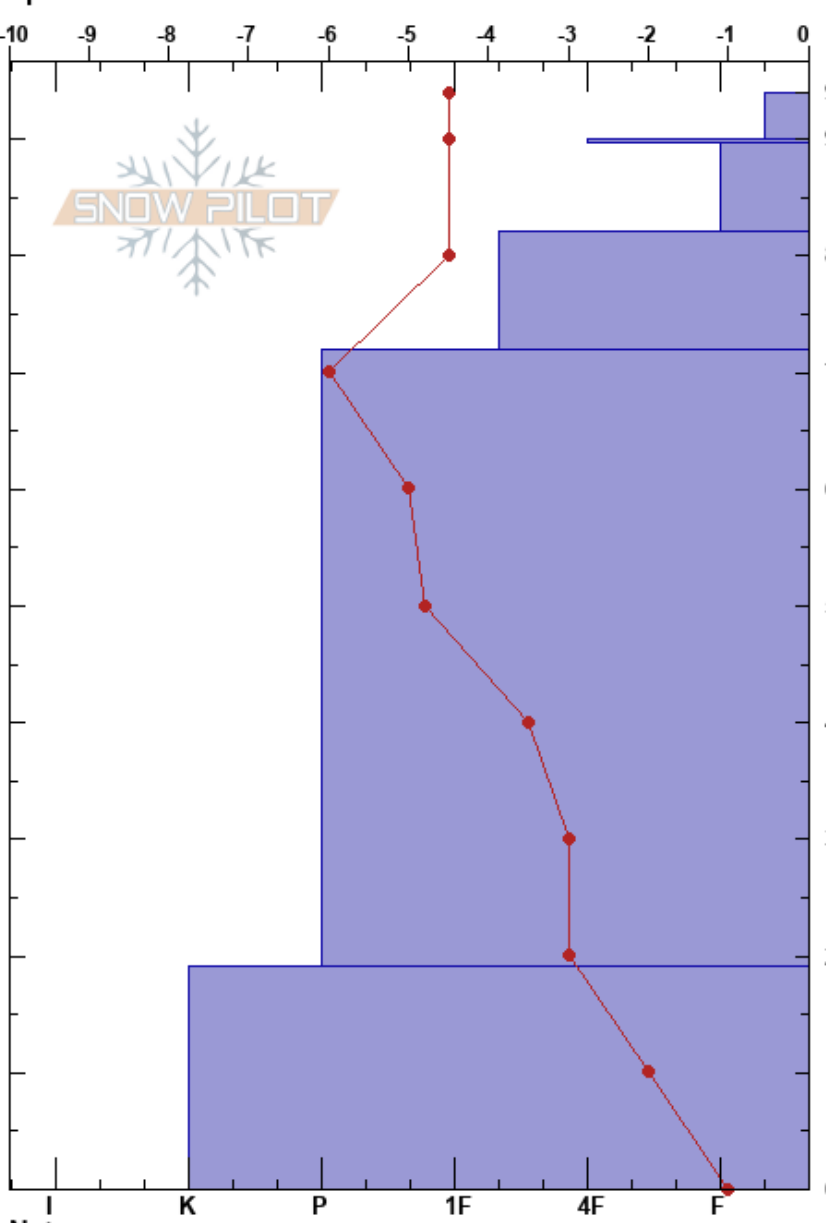

Coal Bank Pass
 San Juan Range
 CO
 Elevation: 10649 ft
 Aspect: E
 Specifics:

Garrett Payer
 02/18/2022 - 3:30am
 Co-ord: 37.69846N, -107.77780E
 Slope Angle: 16°
 Wind Loading:

Stability:
 Air Temperature: 2°C
 Sky Cover: CLR
 Precipitation: NO
 Wind: NE Light Breeze

HS:94
 19-0cm: Ground

	Crystal		Moisture	ρ kg/m ³	Stability tests & Layer comments
	Form	Size			
94	+	1-1.5	D		
90	⊖ (□)	1.5-2 (2)	D		
	⊖ (∧)	1.5 (1.5)	D		
80	⊖ (□)	2 (1.5)	D	274.9	
70	⊖ (□)	1.5-2 (1.5)	D	334.8	
60					
50					
40					
30					
20					
10	⊖	1-2	D		19-0cm: Ground
0					