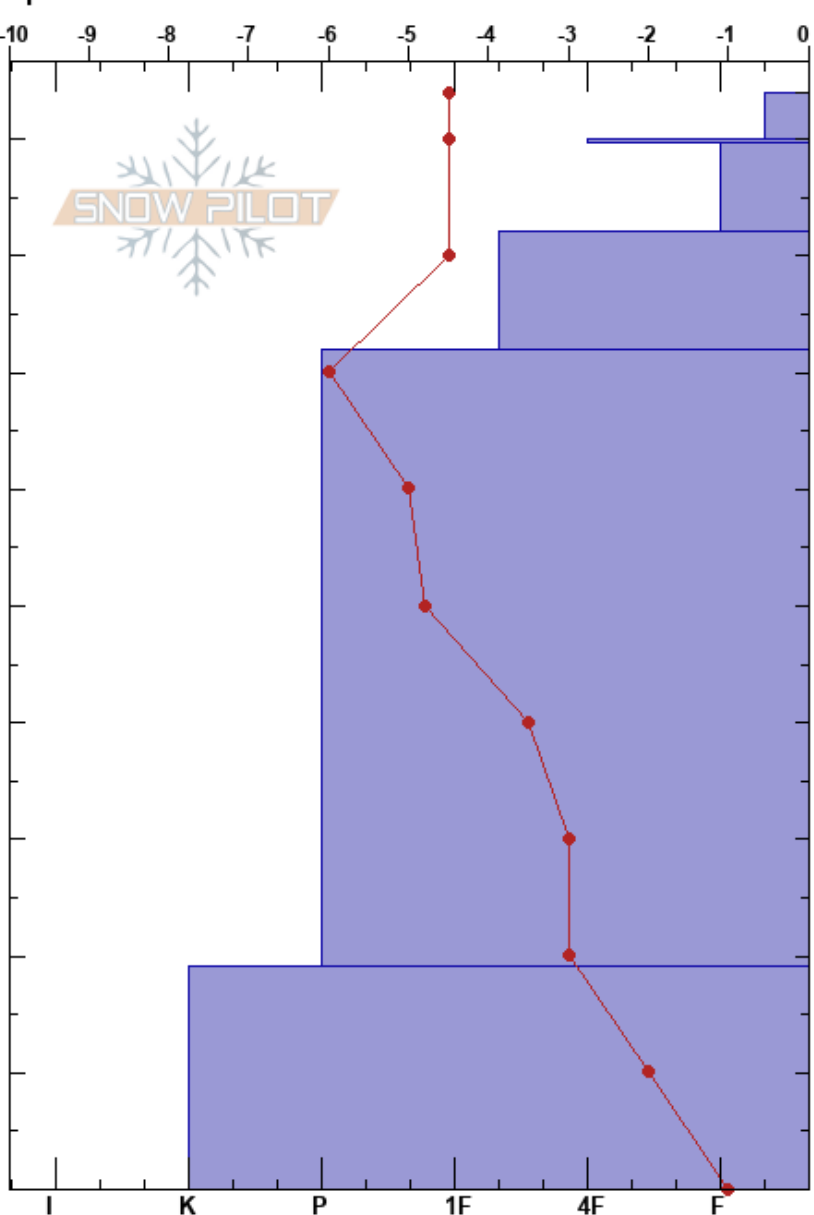

Coal Bank Pass
 San Juan Range
 CO
 Elevation: 10649 ft
 Aspect: E
 Specifics:

Garrett Payer
 02/18/2022 - 3:30am
 Co-ord: 37.69846N, -107.77780E
 Slope Angle: 16°
 Wind Loading:

Stability:
 Air Temperature: 2°C
 Sky Cover: CLR
 Precipitation: NO
 Wind: NE Light Breeze

HS:94
 19-0cm: Ground

	Crystal		Moisture	ρ kg/m ³	Stability tests & Layer comments
	Form	Size			
94	+	1-1.5	D		
90	⊖ (□)	1.5-2 (2)	D		
	⊖ (∧)	1.5 (1.5)	D		
80	⊖ (□)	2 (1.5)	D	274.9	
70	⊖ (□)	1.5-2 (1.5)	D	334.8	
60					
50					
40					
30					
20					
10	⊖	1-2	D		19-0cm: Ground
0					